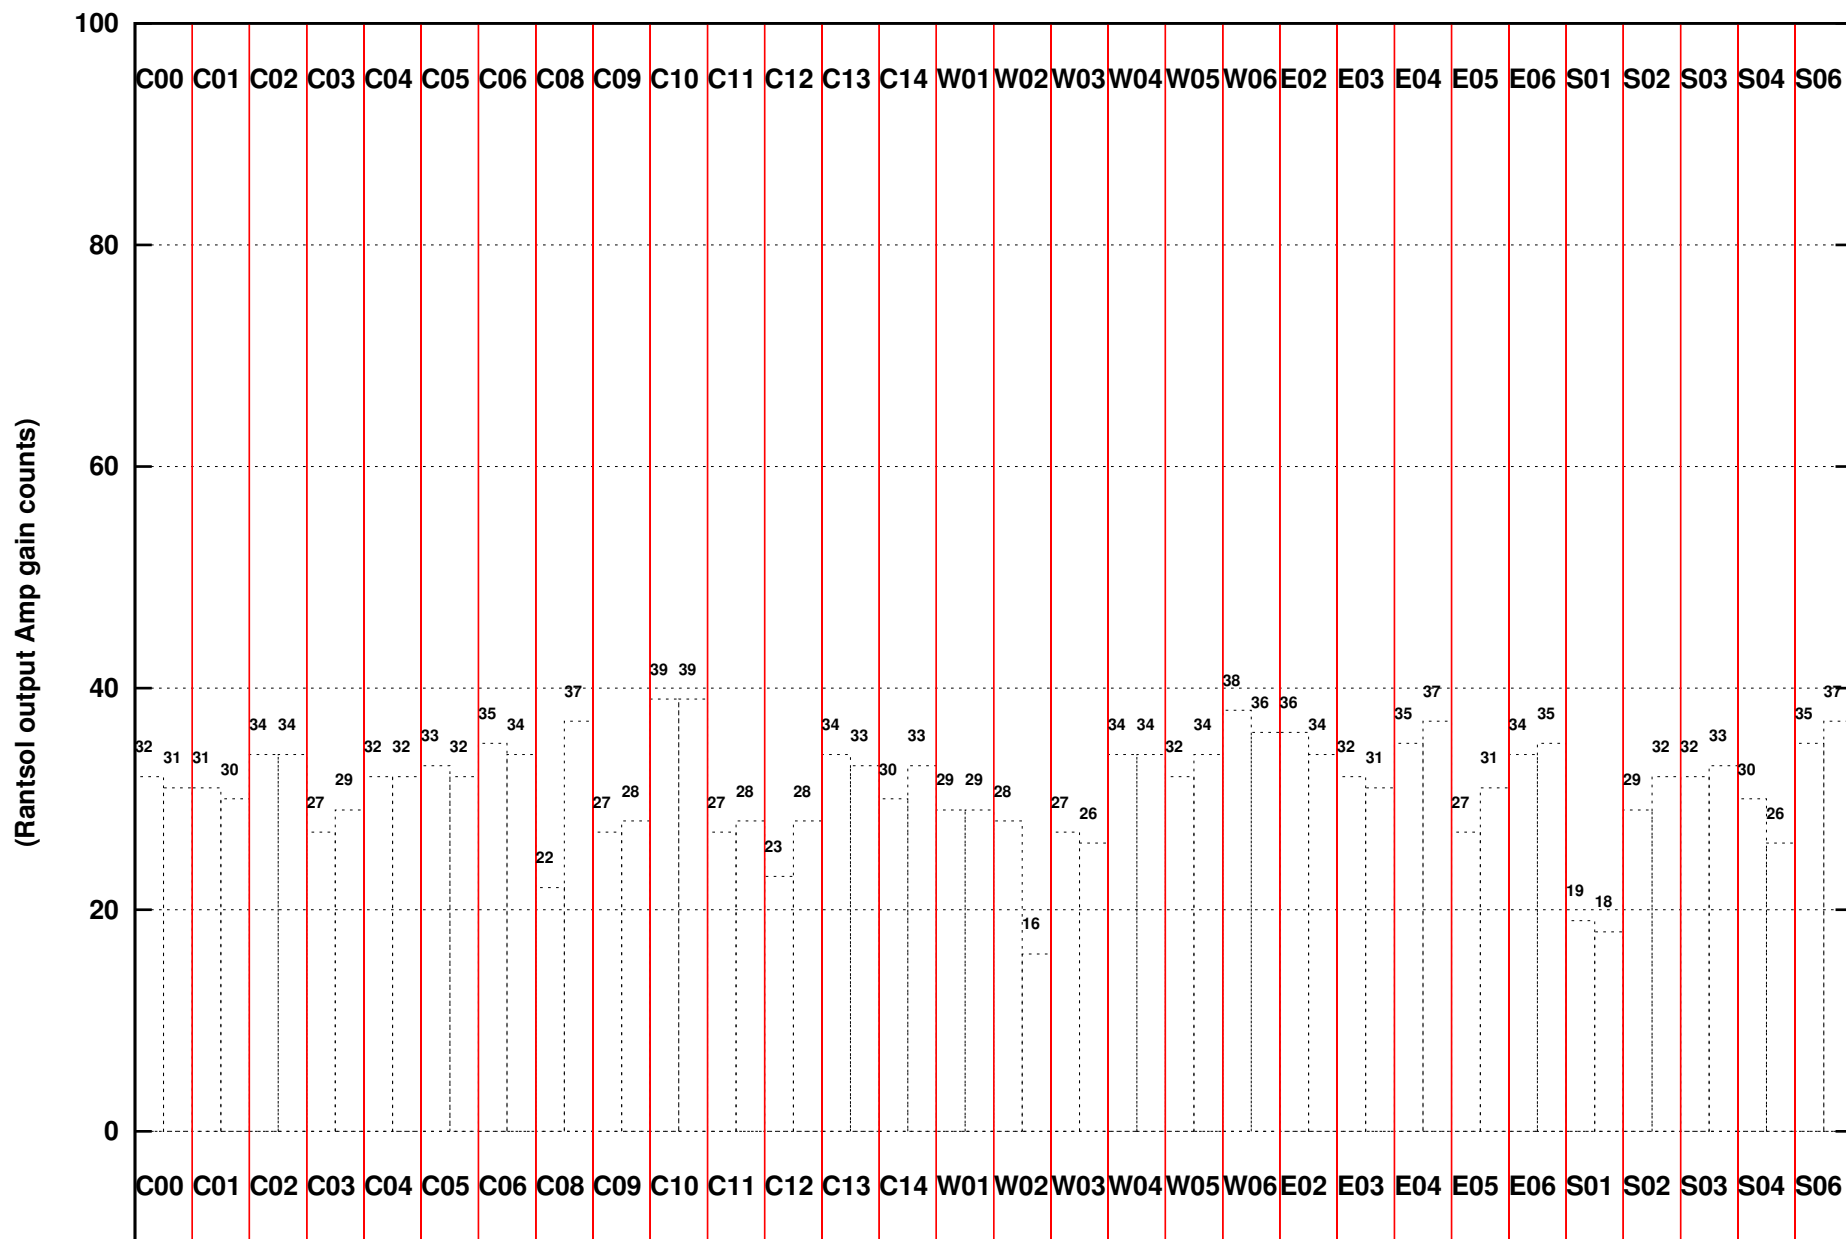

FRINGE STATUS (Rf:591.000,591.000 MHz., LO1:540.000,540.000 MHz., LO4/5:149.000,156.000 MHz.)

(File:/gsbifrddata1/17sep/30_036_17sep2016_2s.lta, scan:0, chan:256, Src:1154-350, Date:17Sep2016 11:10:07)