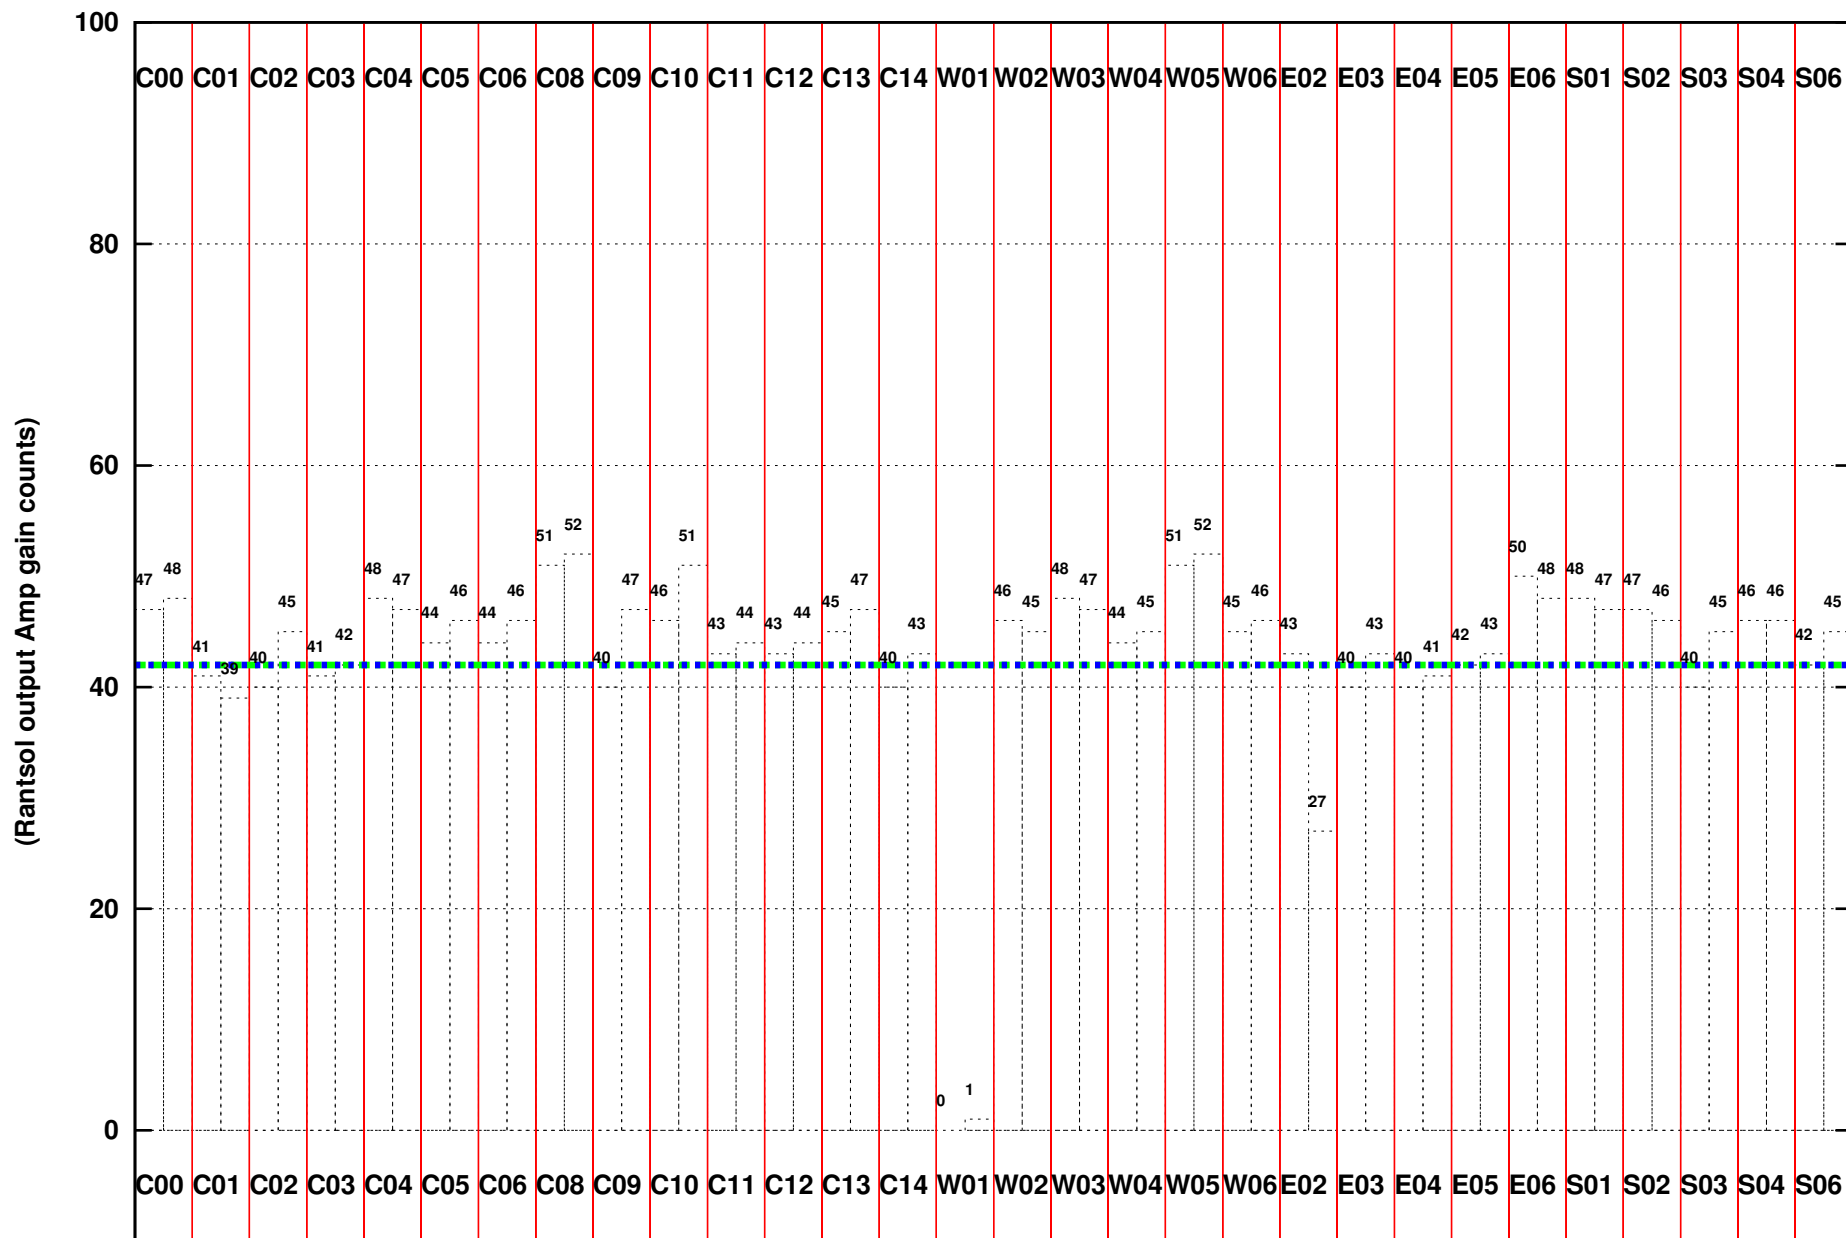

FRINGE STATUS (Rf:1409.643,1409.643 MHz., LO1:1340.000,1340.000 MHz., LO4/5:130.357,174.643 MHz.)

( File:/gsbifrddata1/18sep/30\_047\_18sep2016.lta, scan:0, chan:256, Src:3C147, Date:18Sep2016 08:12:15)