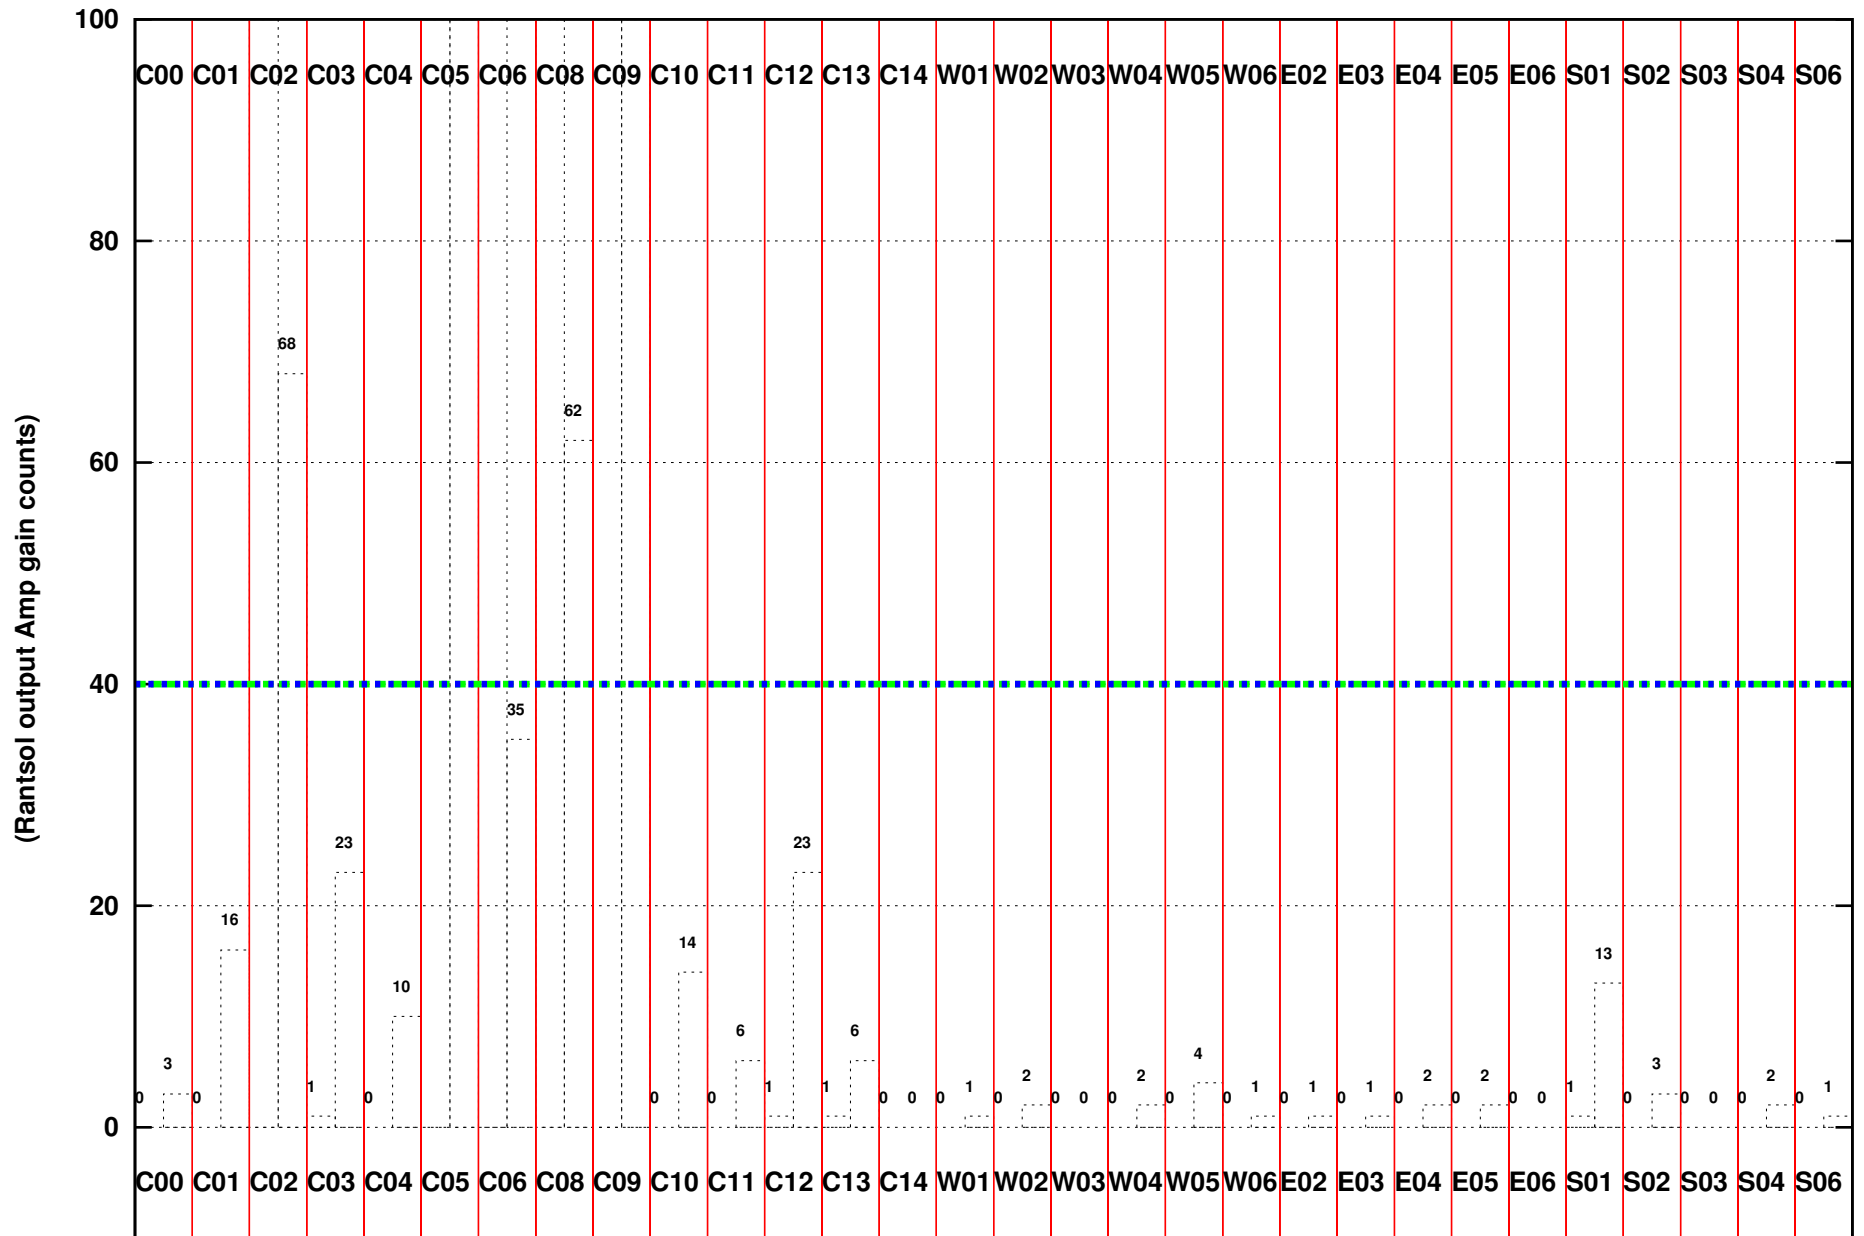

FRINGE STATUS (Rf:396.212,396.212 MHz., LO1:325.000,325.000 MHz., LO4/5:128.788,176.212 MHz.)

(File:/gsbifrddata1/20sep/30_084_20sep2016_gsb.lta, scan:0, chan:256, Src:3C147, Date:20Sep2016 02:01:04)