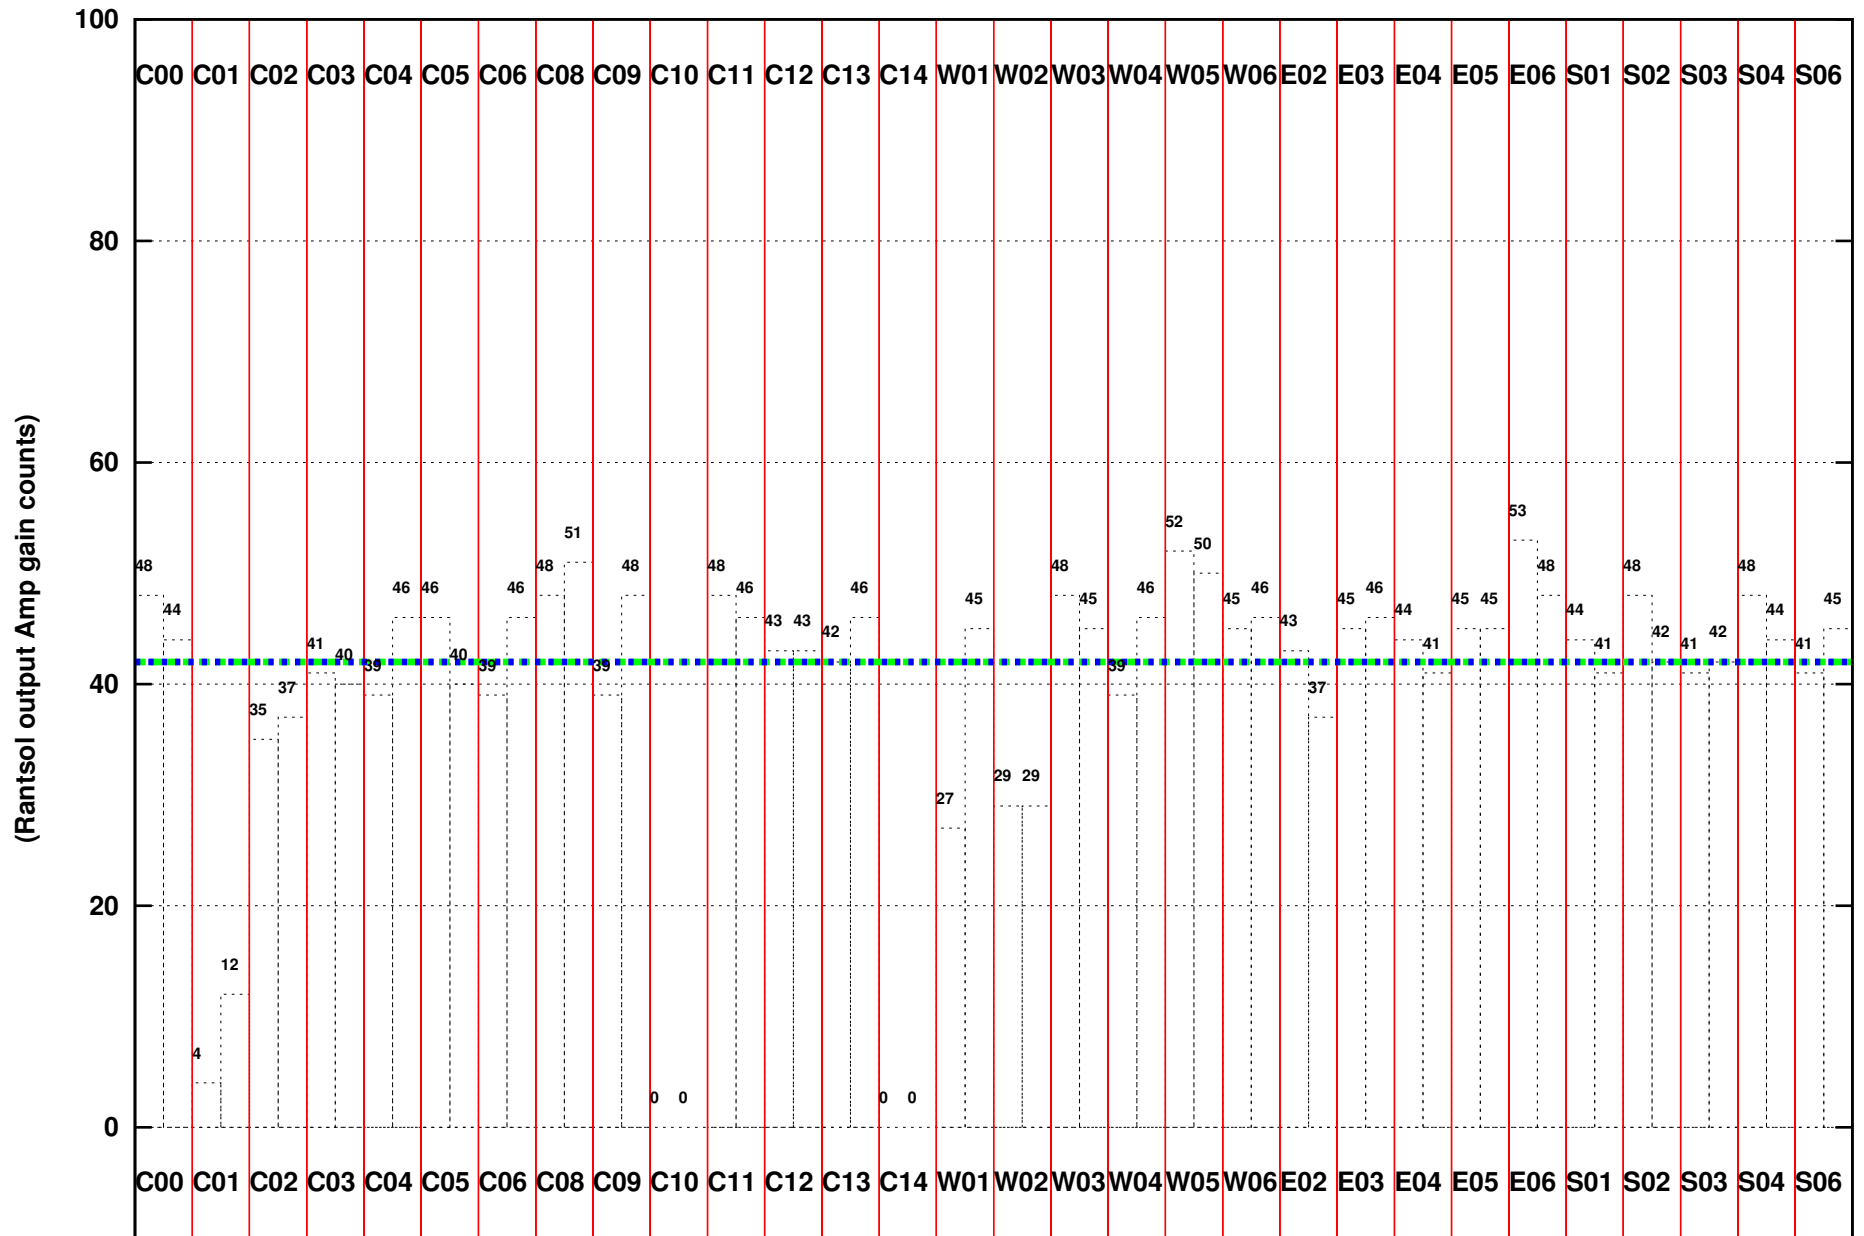

FRINGE STATUS (Rf:1310.003,1310.003 MHz., LO1:1240.000,1240.000 MHz., LO4/5:129.997,175.003 MHz.)

(File:/gsbifrddata1/24sep/30_093_24sep2016.lta, scan:0, chan:256, Src:3C286, Date:24Sep2016 12:05:07)