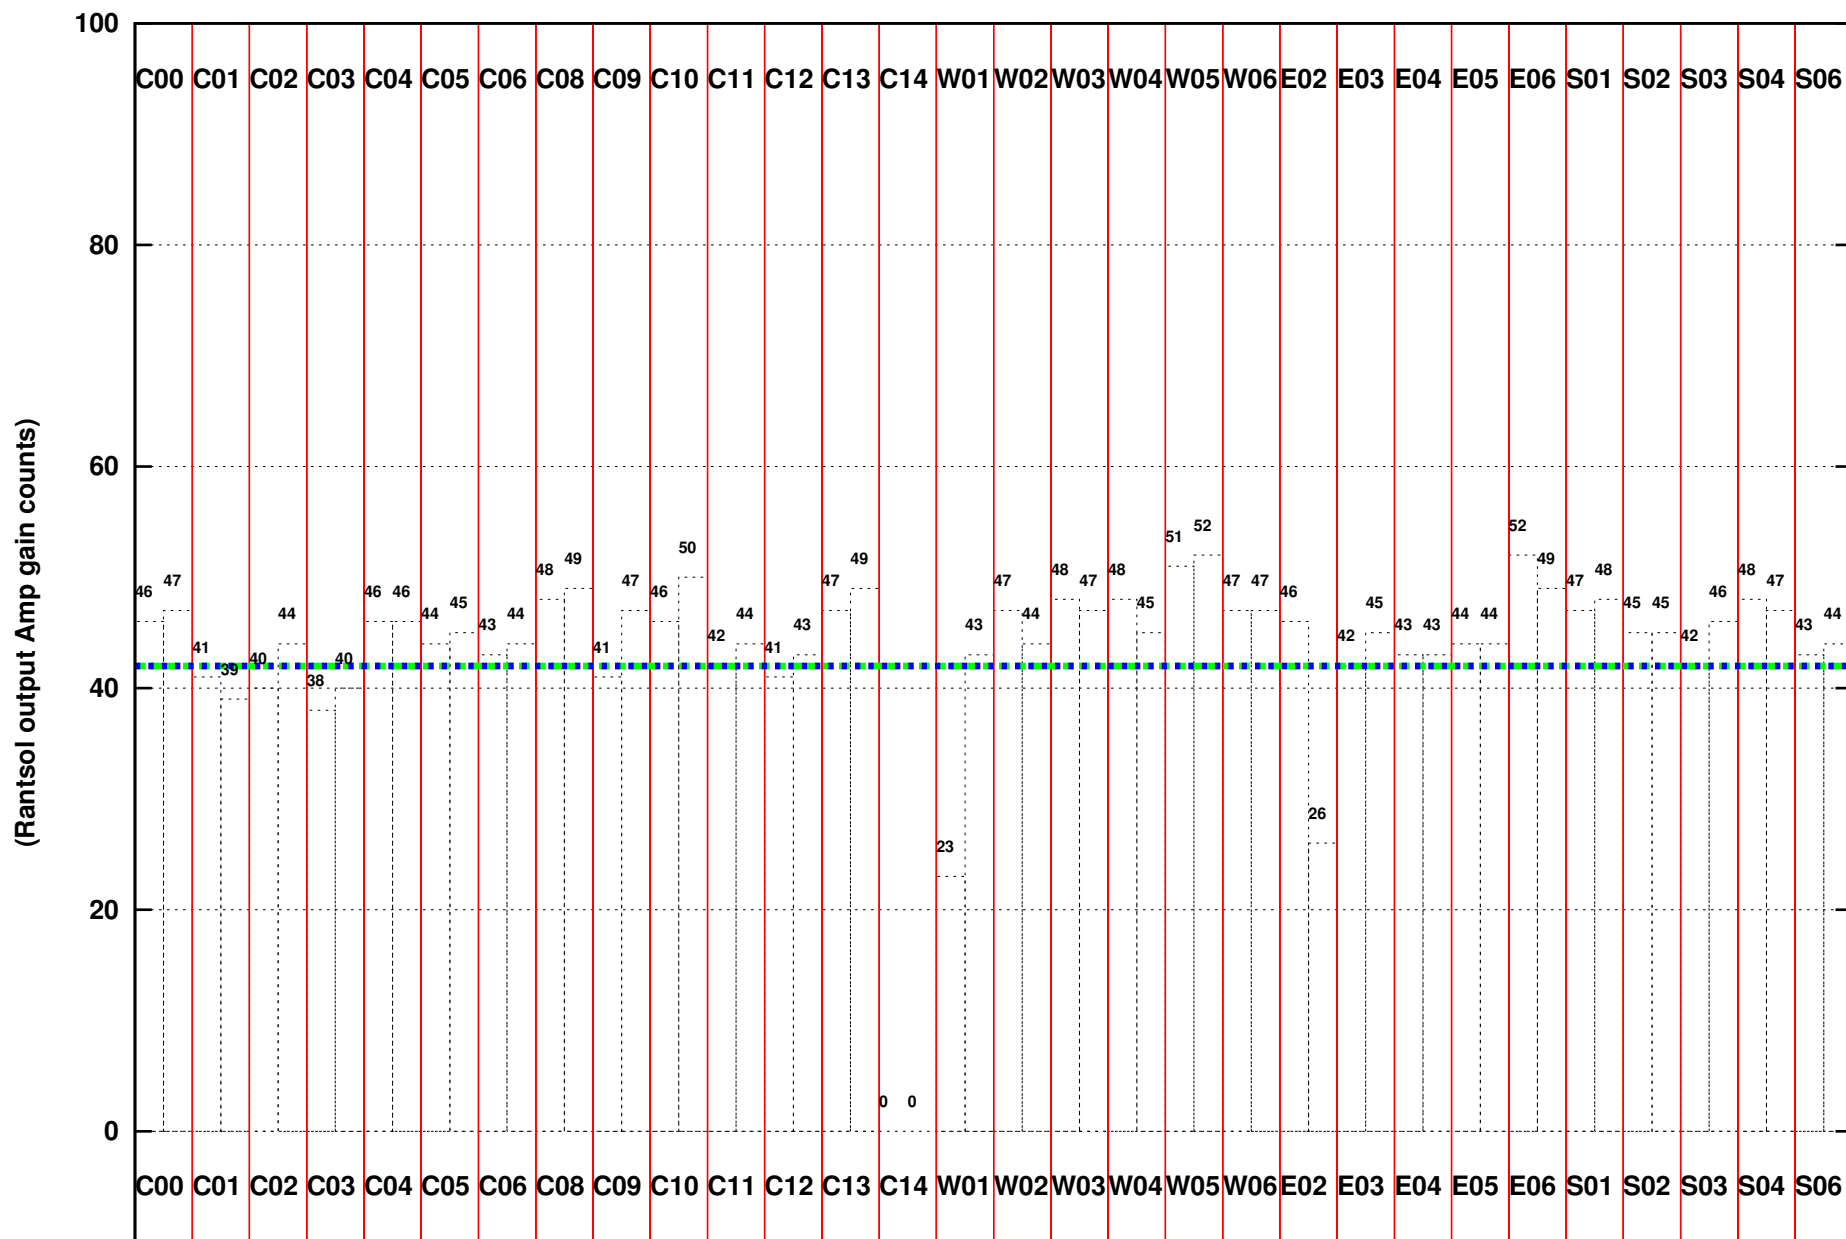

FRINGE STATUS (Rf:1406.913,1406.913 MHz., LO1:1335.000,1335.000 MHz., LO4/5:128.087,176.913 MHz.)

( File:/gsbifrddata1/25sep/30\_047\_25sep2016.lta, scan:0, chan:256, Src:3C147, Date:25Sep2016 08:07:16)