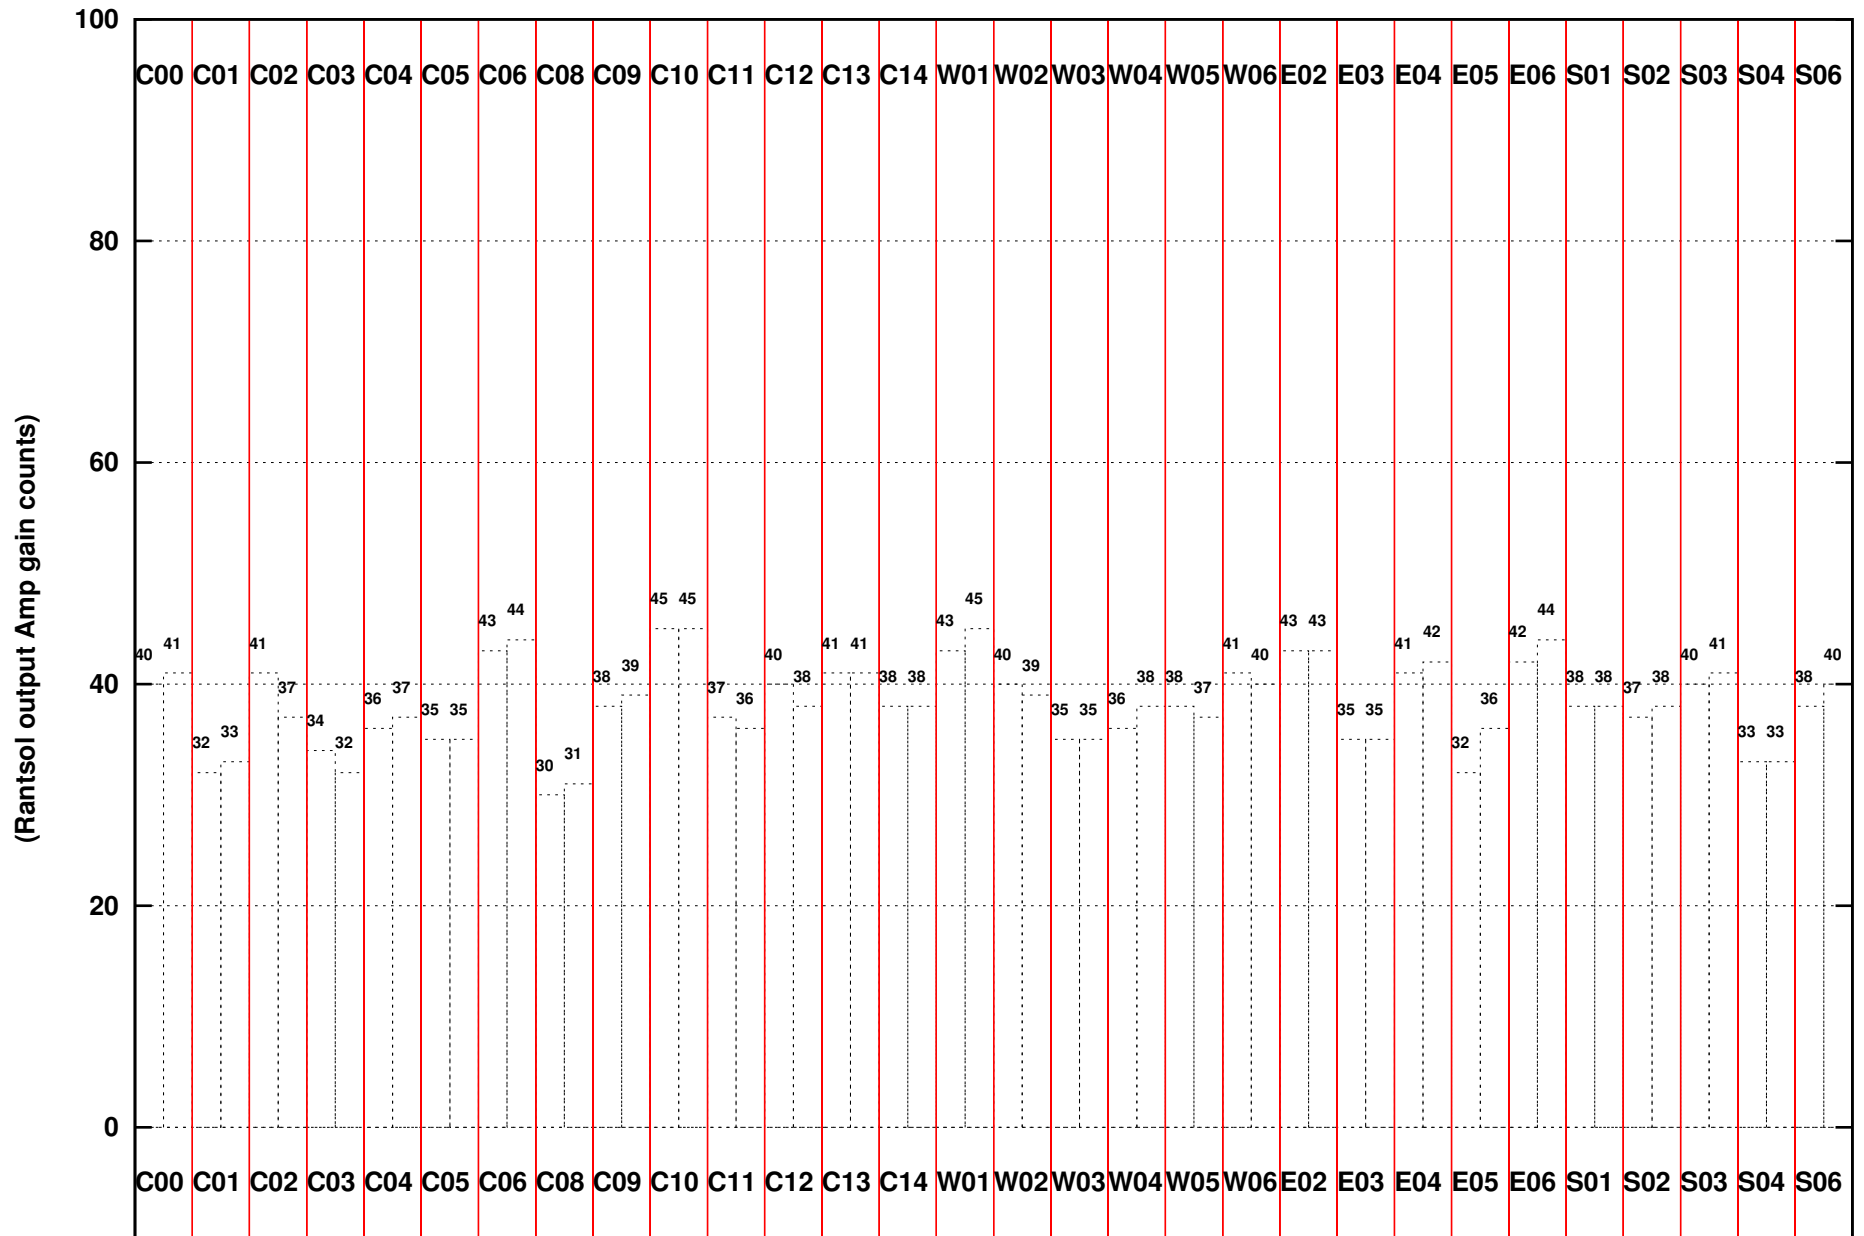

FRINGE STATUS (Rf:591.000,591.000 MHz., LO1:540.000,540.000 MHz., LO4/5:149.000,156.000 MHz.)

( File:/gsbifrddata1/23oct/31\_034\_23oct16.lta, scan:0, chan:256, Src:1459+716, Date:23Oct2016 07:44:15)