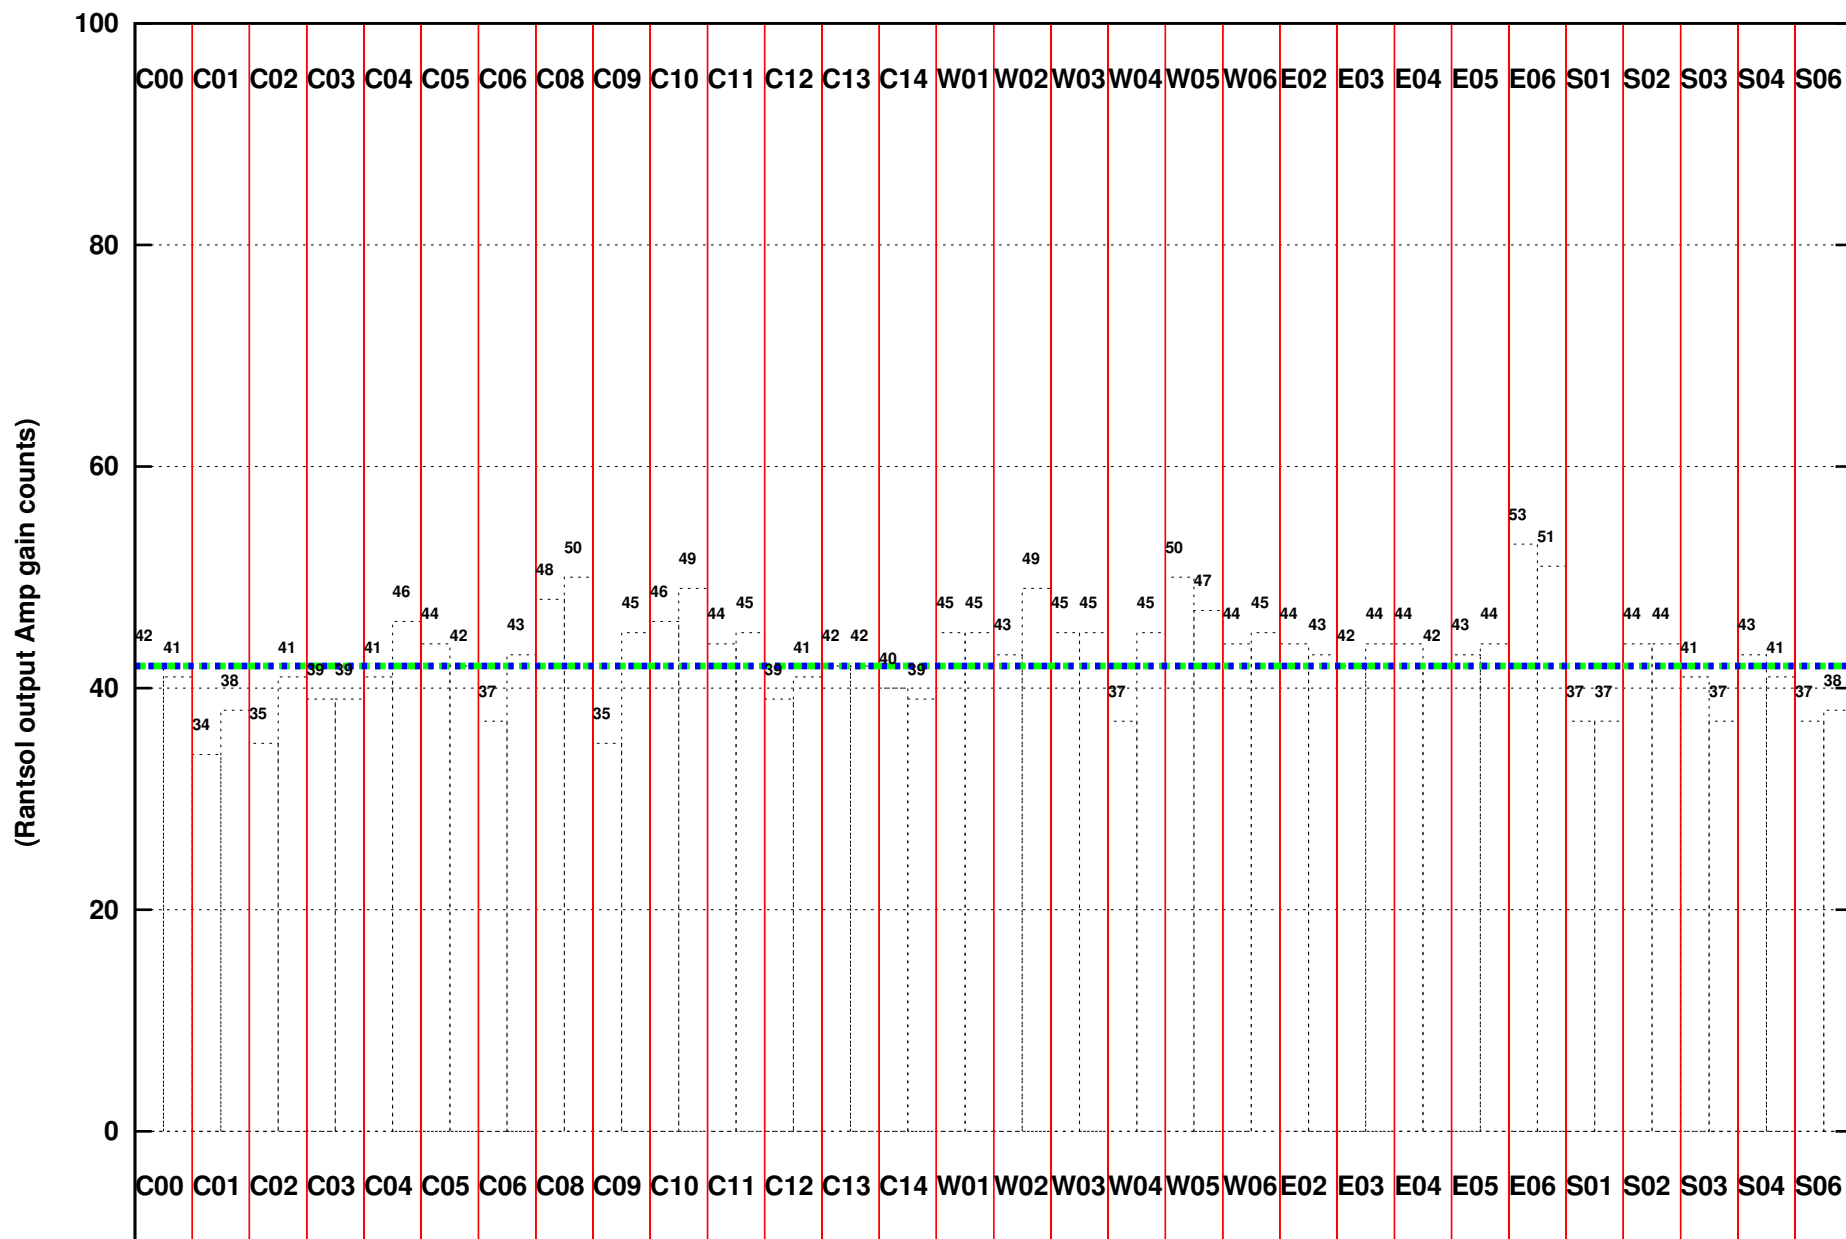

FRINGE STATUS (Rf:1281.000,1281.000 MHz., LO1:1230.000,1230.000 MHz., LO4/5:149.000,156.000 MHz.)

(File:/gsbifrdta/24oct/31_025_24oct2016.lta, scan:0, chan:128, Src:3C147, Date:24Oct2016 00:07:18)