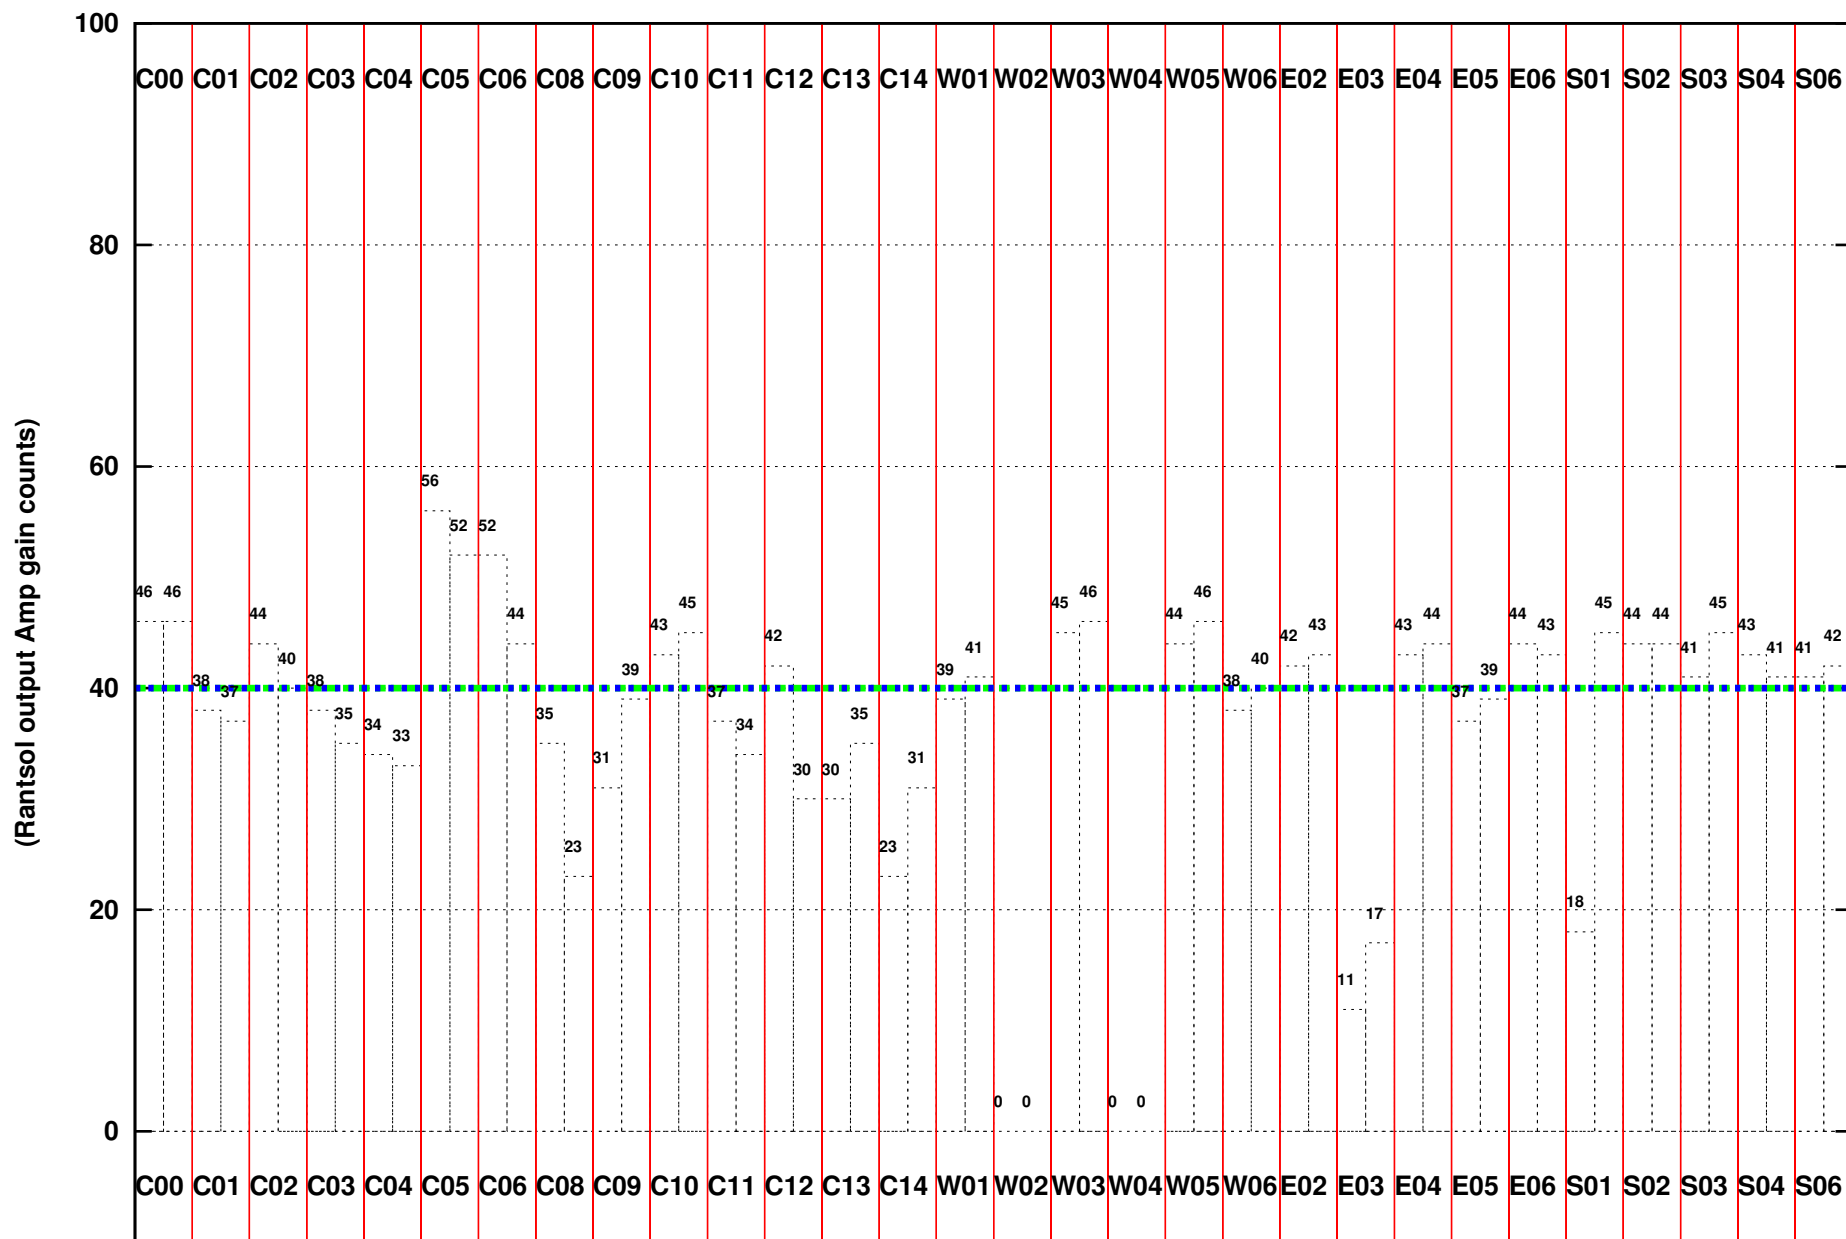

FRINGE STATUS (Rf:306.000,306.000 MHz., LO1:255.000,255.000 MHz., LO4/5:149.000,156.000 MHz.)

(File:/gsbifrddata1/24oct/31_065_24oct2016.lta, scan:0, chan:256, Src:3C286, Date:24Oct2016 10:17:51)