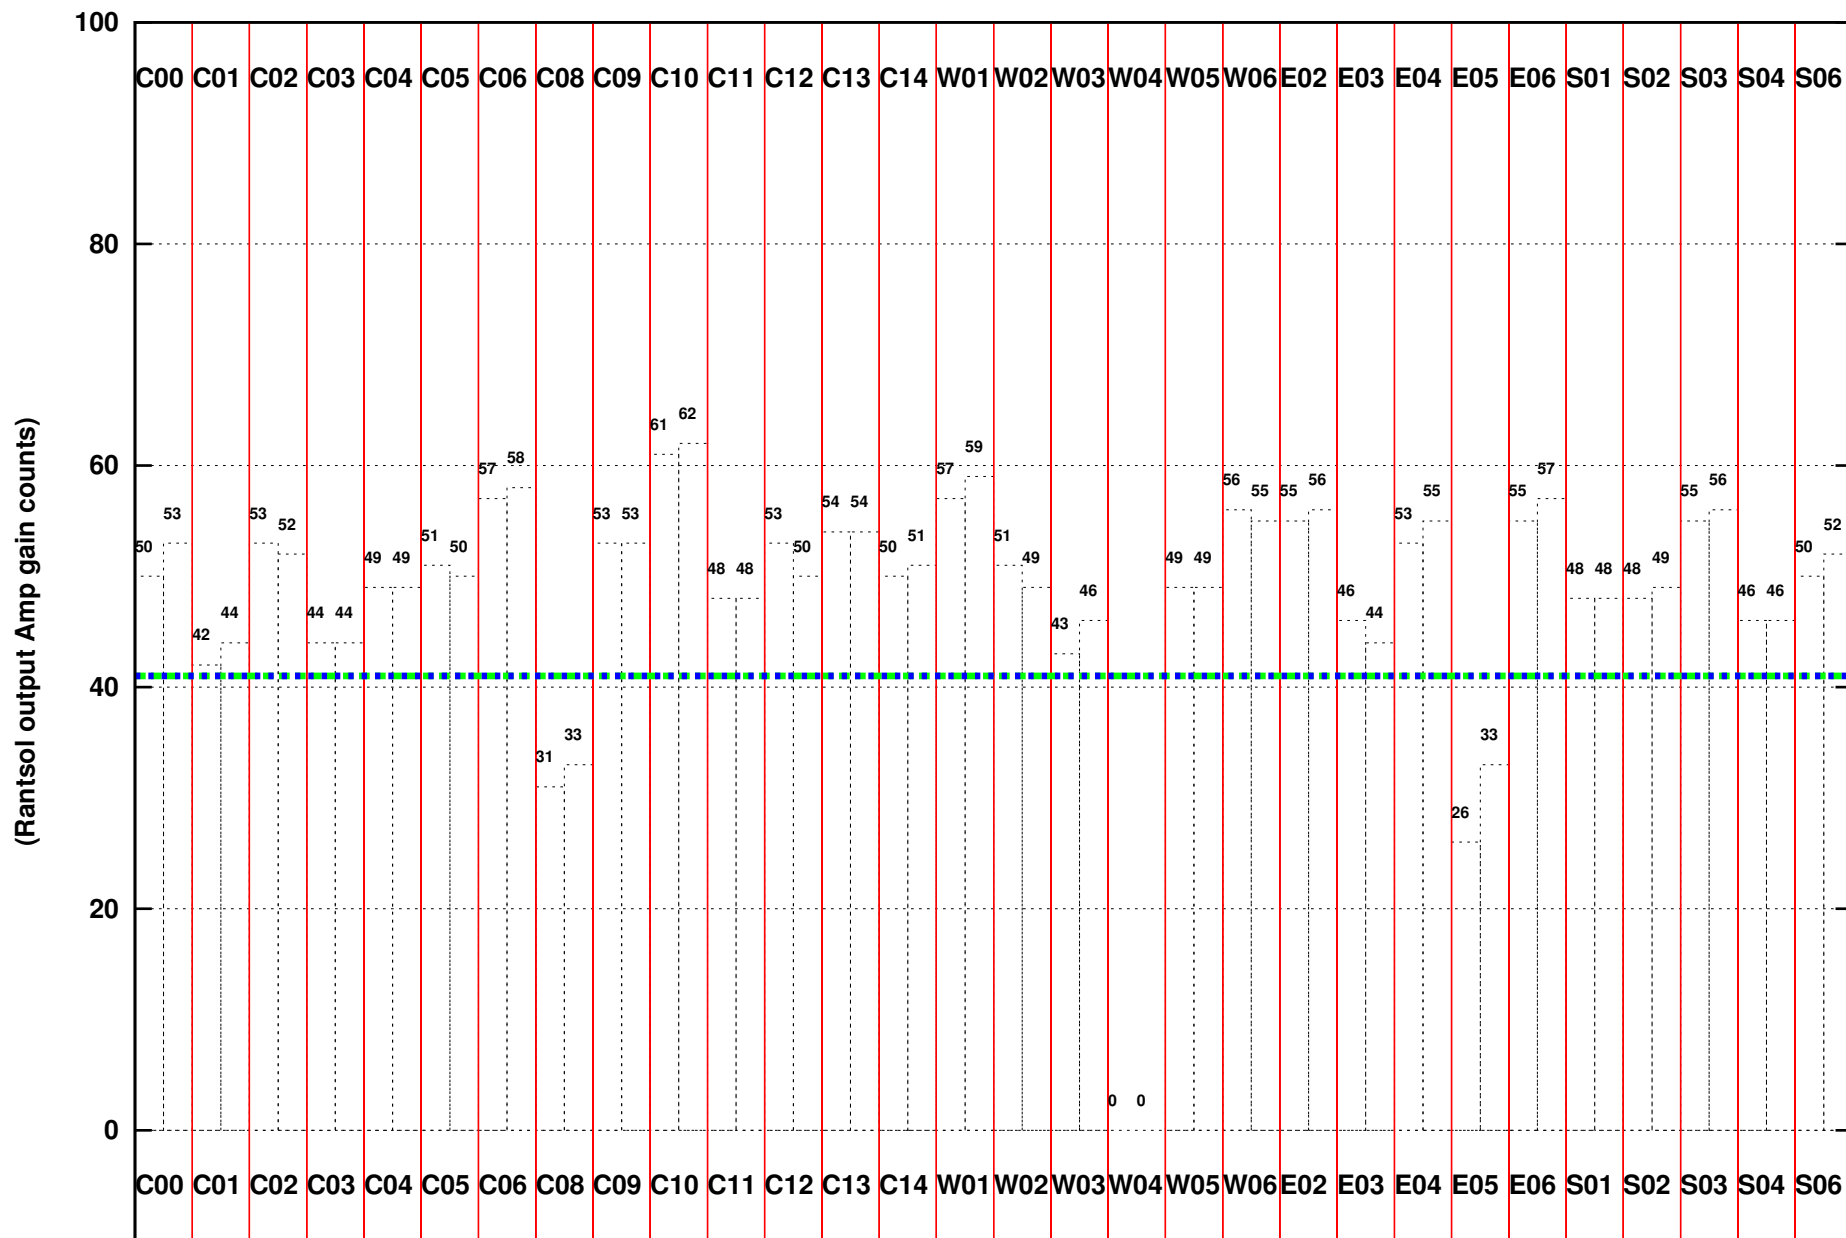

FRINGE STATUS (Rf:591.000,591.000 MHz., LO1:540.000,540.000 MHz., LO4/5:149.000,156.000 MHz.)

( File:/gsbifrddata/20nov/31\_099\_20nov2016.lta, scan:0, chan:128, Src:3C286, Date:20Nov2016 09:48:38)