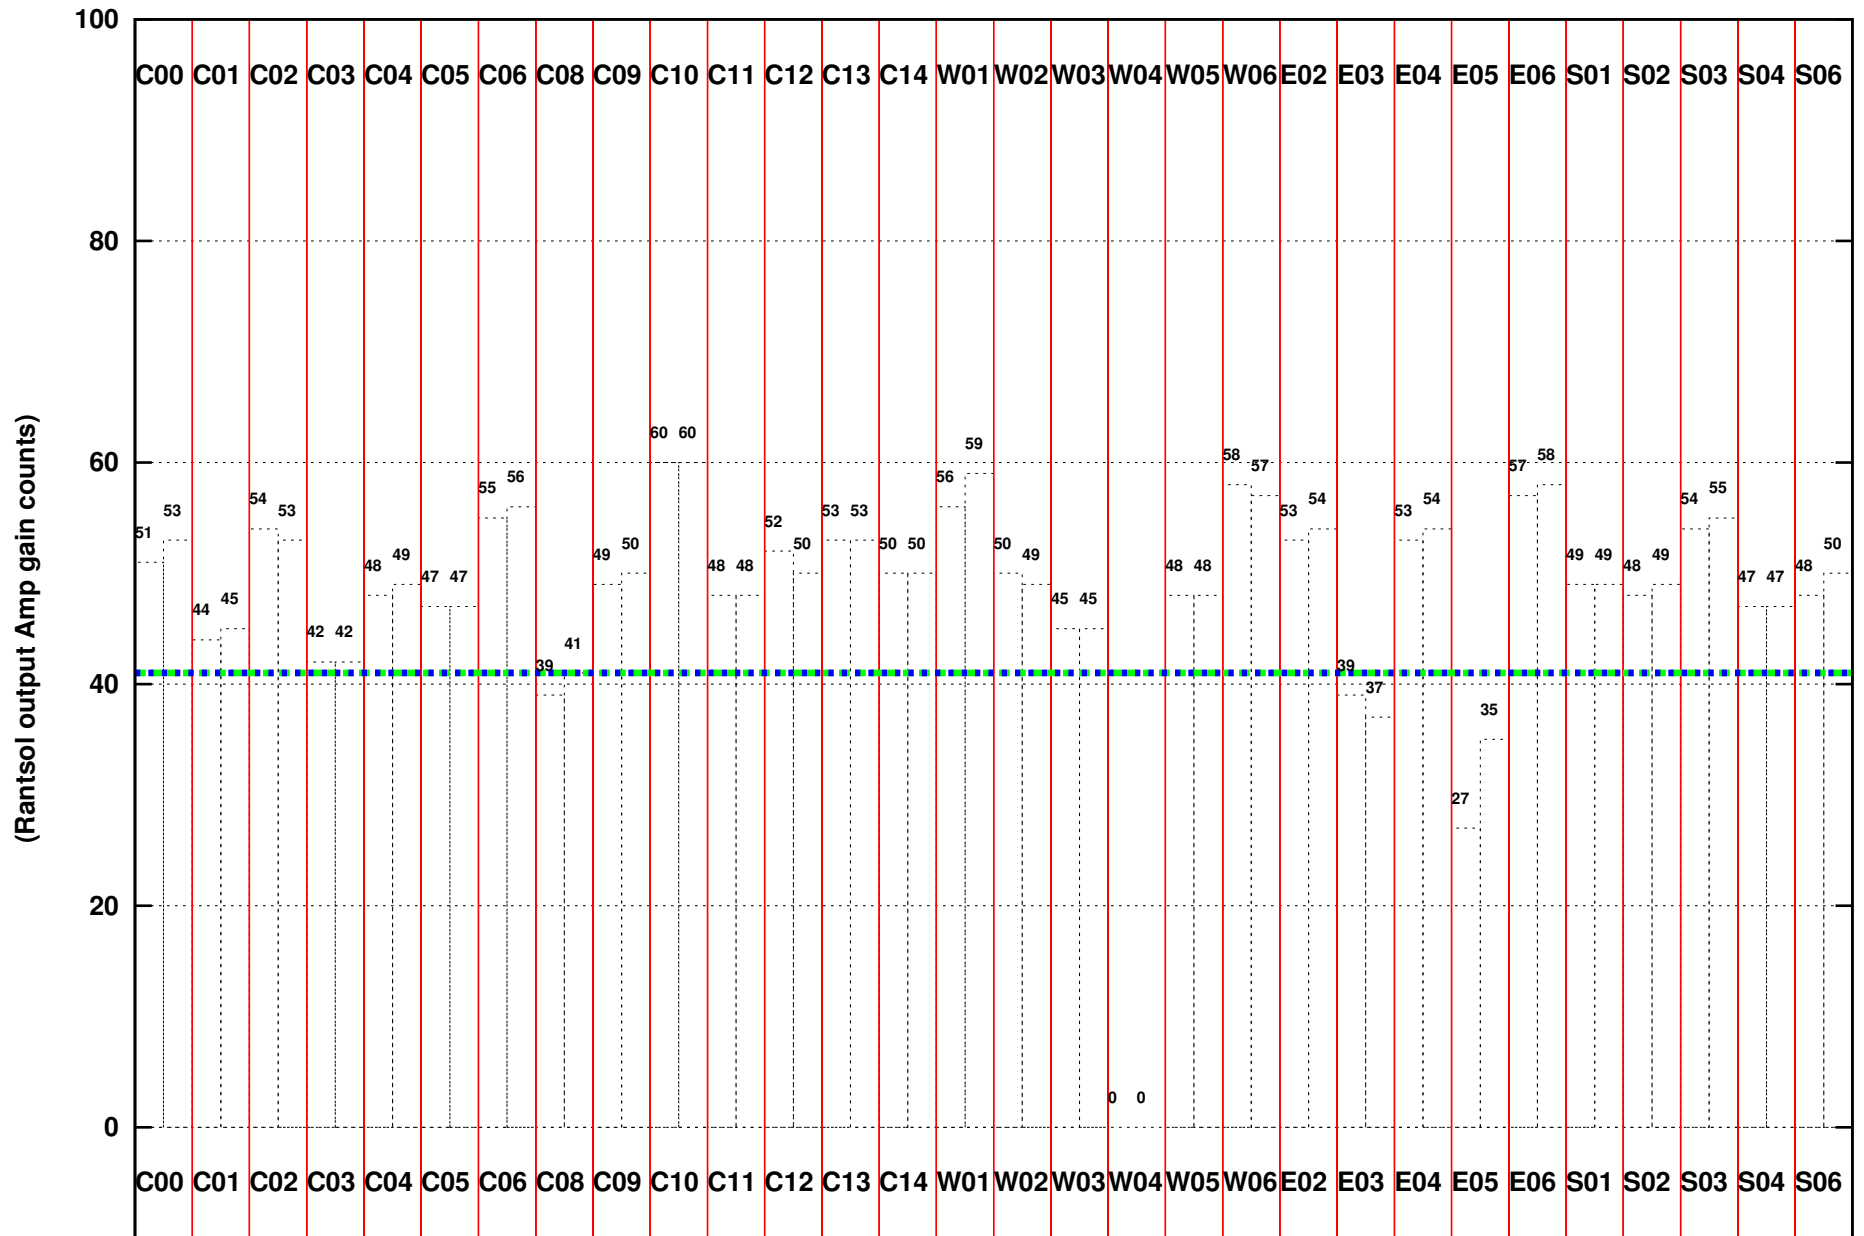

FRINGE STATUS (Rf:591.000,591.000 MHz., LO1:540.000,540.000 MHz., LO4/5:149.000,156.000 MHz.)

( File:/gsbifrddata1/21nov/31\_017\_21nov2016.lta, scan:0, chan:128, Src:3C147, Date:21Nov2016 00:21:36)