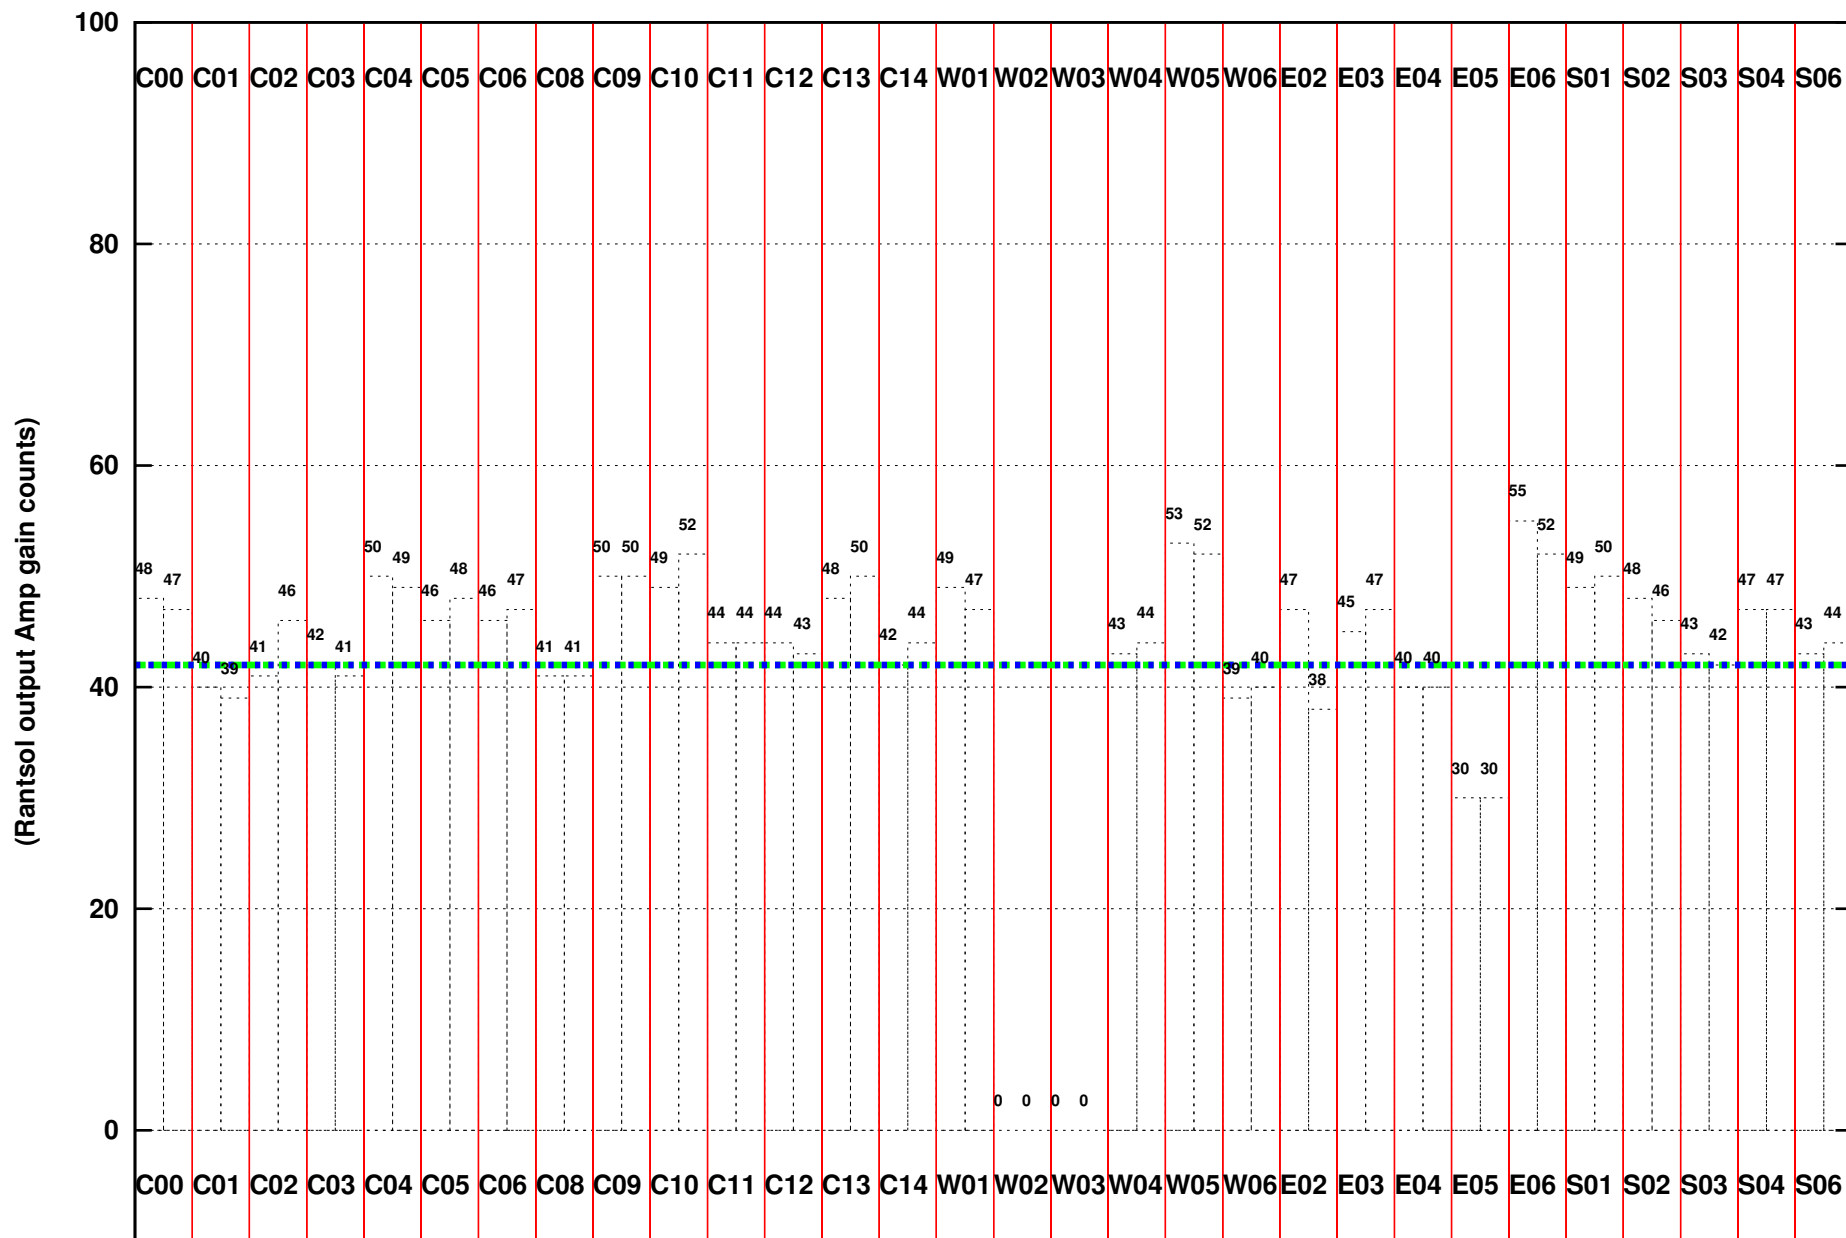

FRINGE STATUS (Rf:1388.321,1388.321 MHz., LO1:1325.000,1325.000 MHz., LO4/5:136.679,168.321 MHz.)

(File:/gsbifrddata/03dec/31_031_03dec2016.lta, scan:0, chan:256, Src:3C147, Date:03Dec2016 01:51:16)