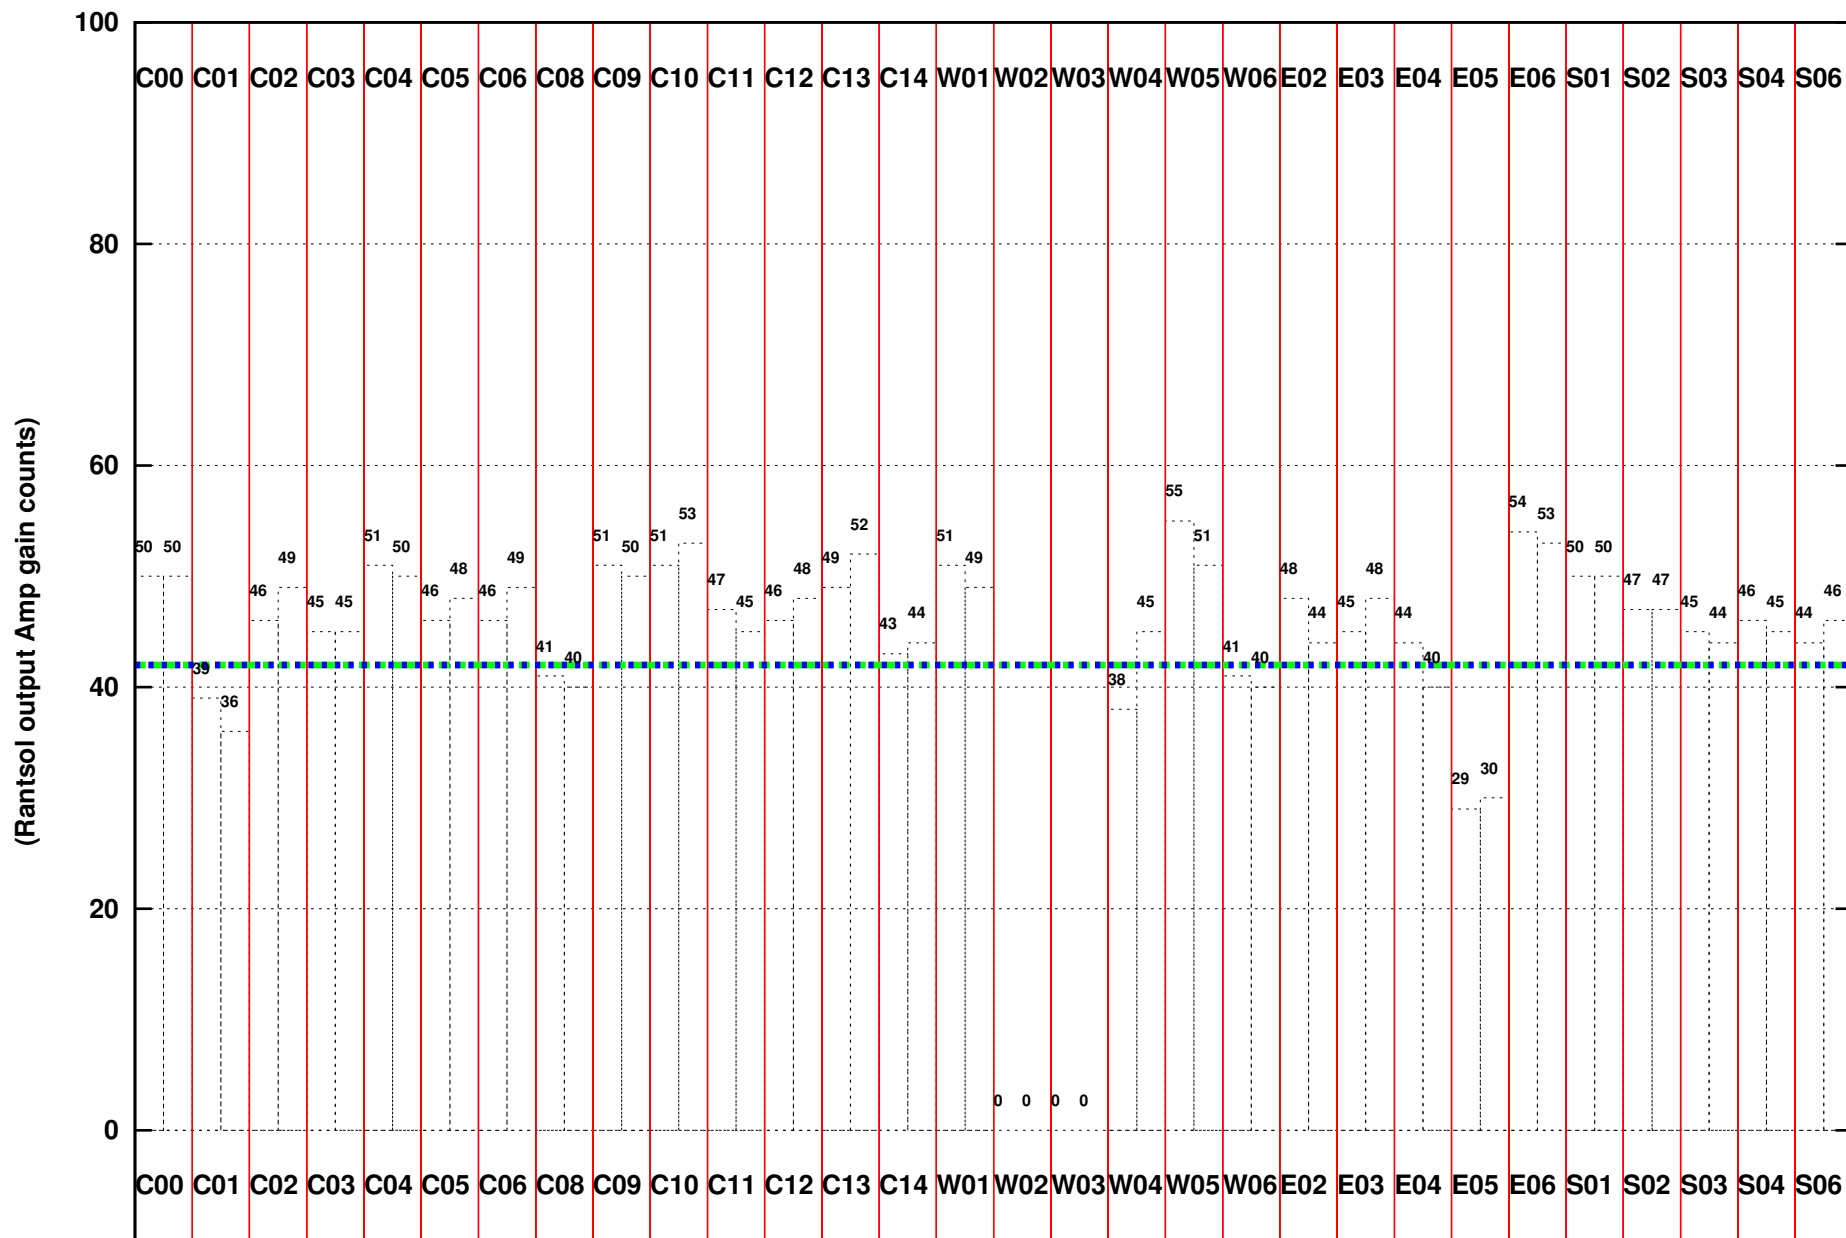

FRINGE STATUS (Rf:1375.672,1375.672 MHz., LO1:1315.000,1315.000 MHz., LO4/5:139.328,165.672 MHz.)

(File:/gsbifrddata/03dec/31_101_03dec2016.lta, scan:0, chan:256, Src:3C286, Date:03Dec2016 07:12:09)