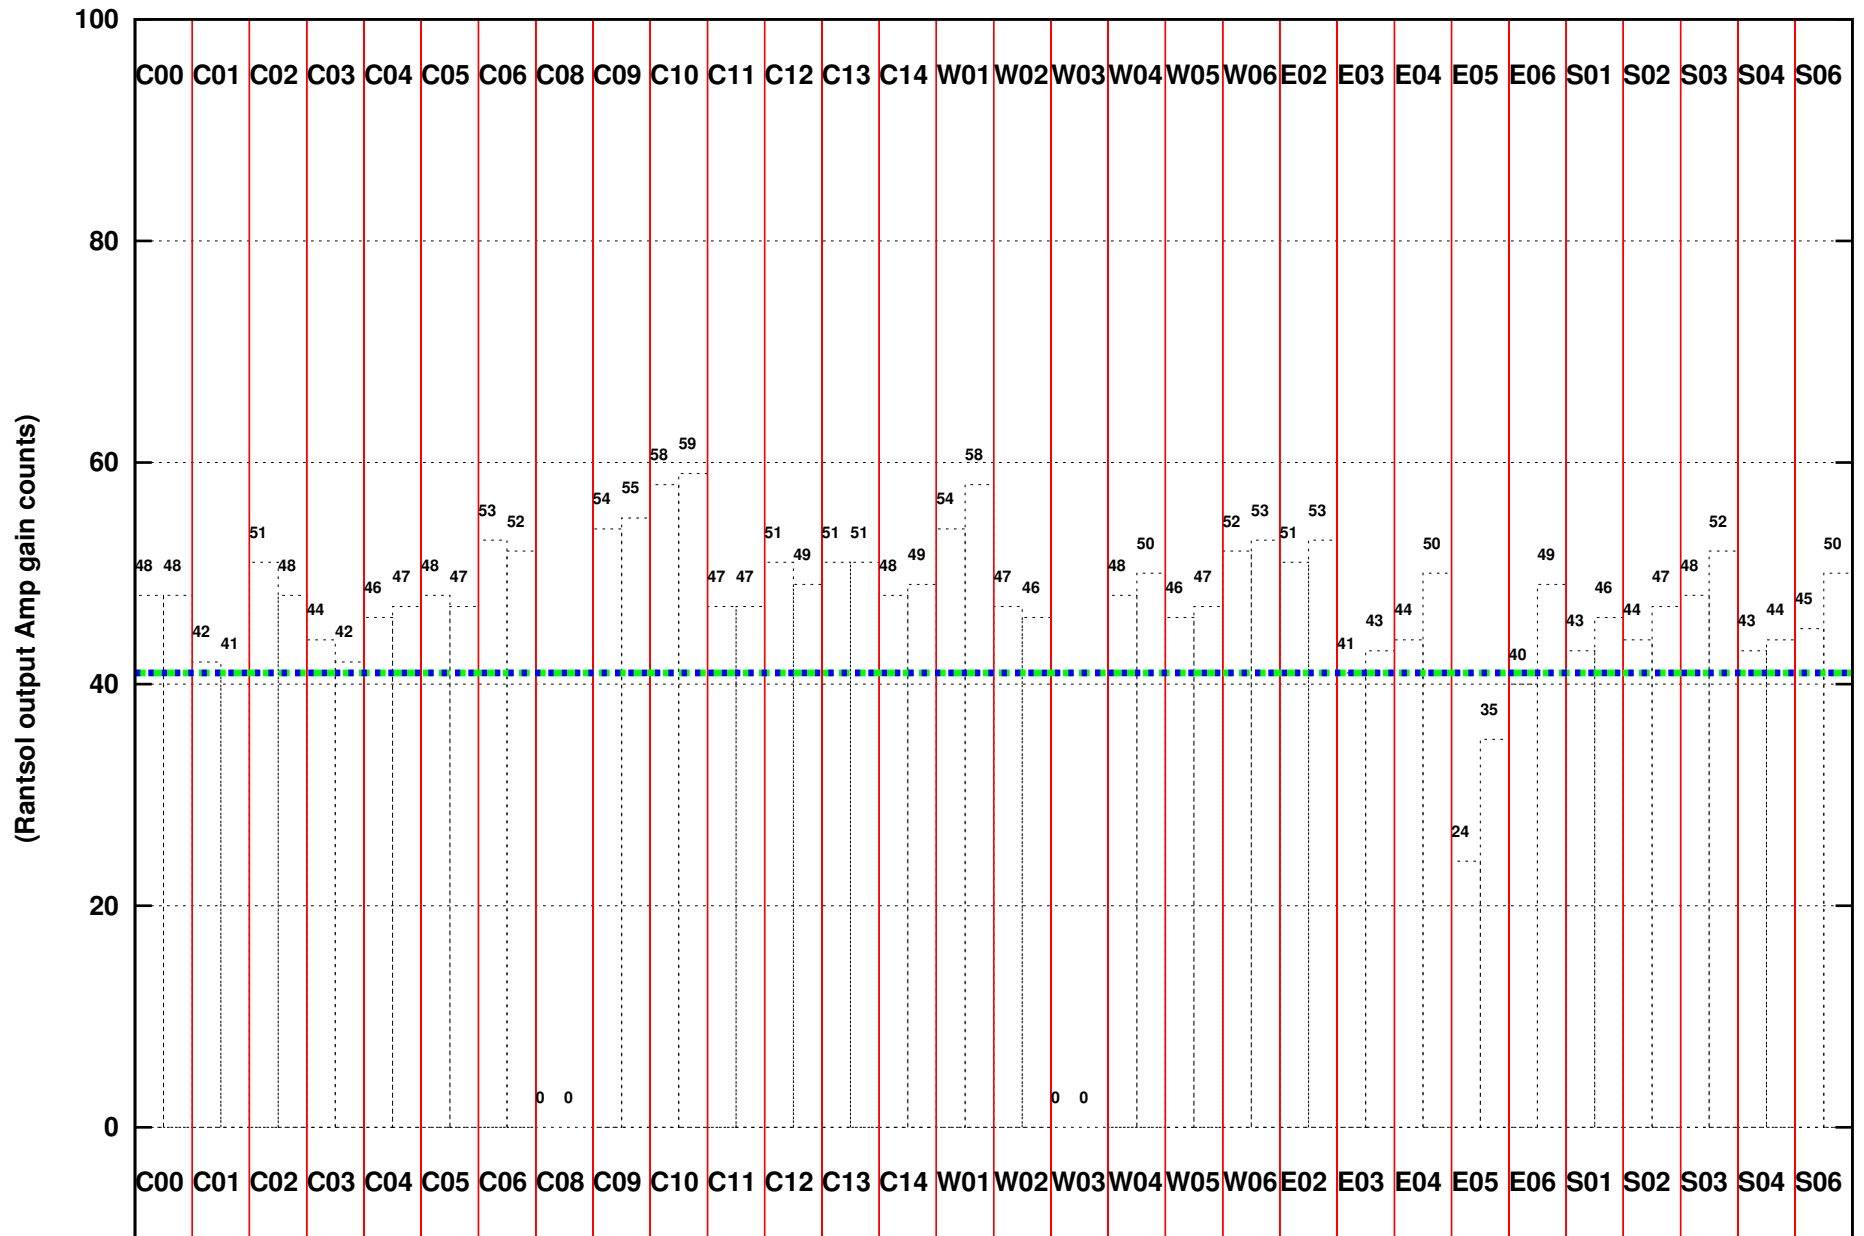

FRINGE STATUS (Rf:591.000,591.000 MHz., LO1:540.000,540.000 MHz., LO4/5:149.000,156.000 MHz.)

( File:/gsbifrddata/13dec/31\_039\_13dec2016.lta, scan:0, chan:256, Src:3C48, Date:13Dec2016 17:13:11)