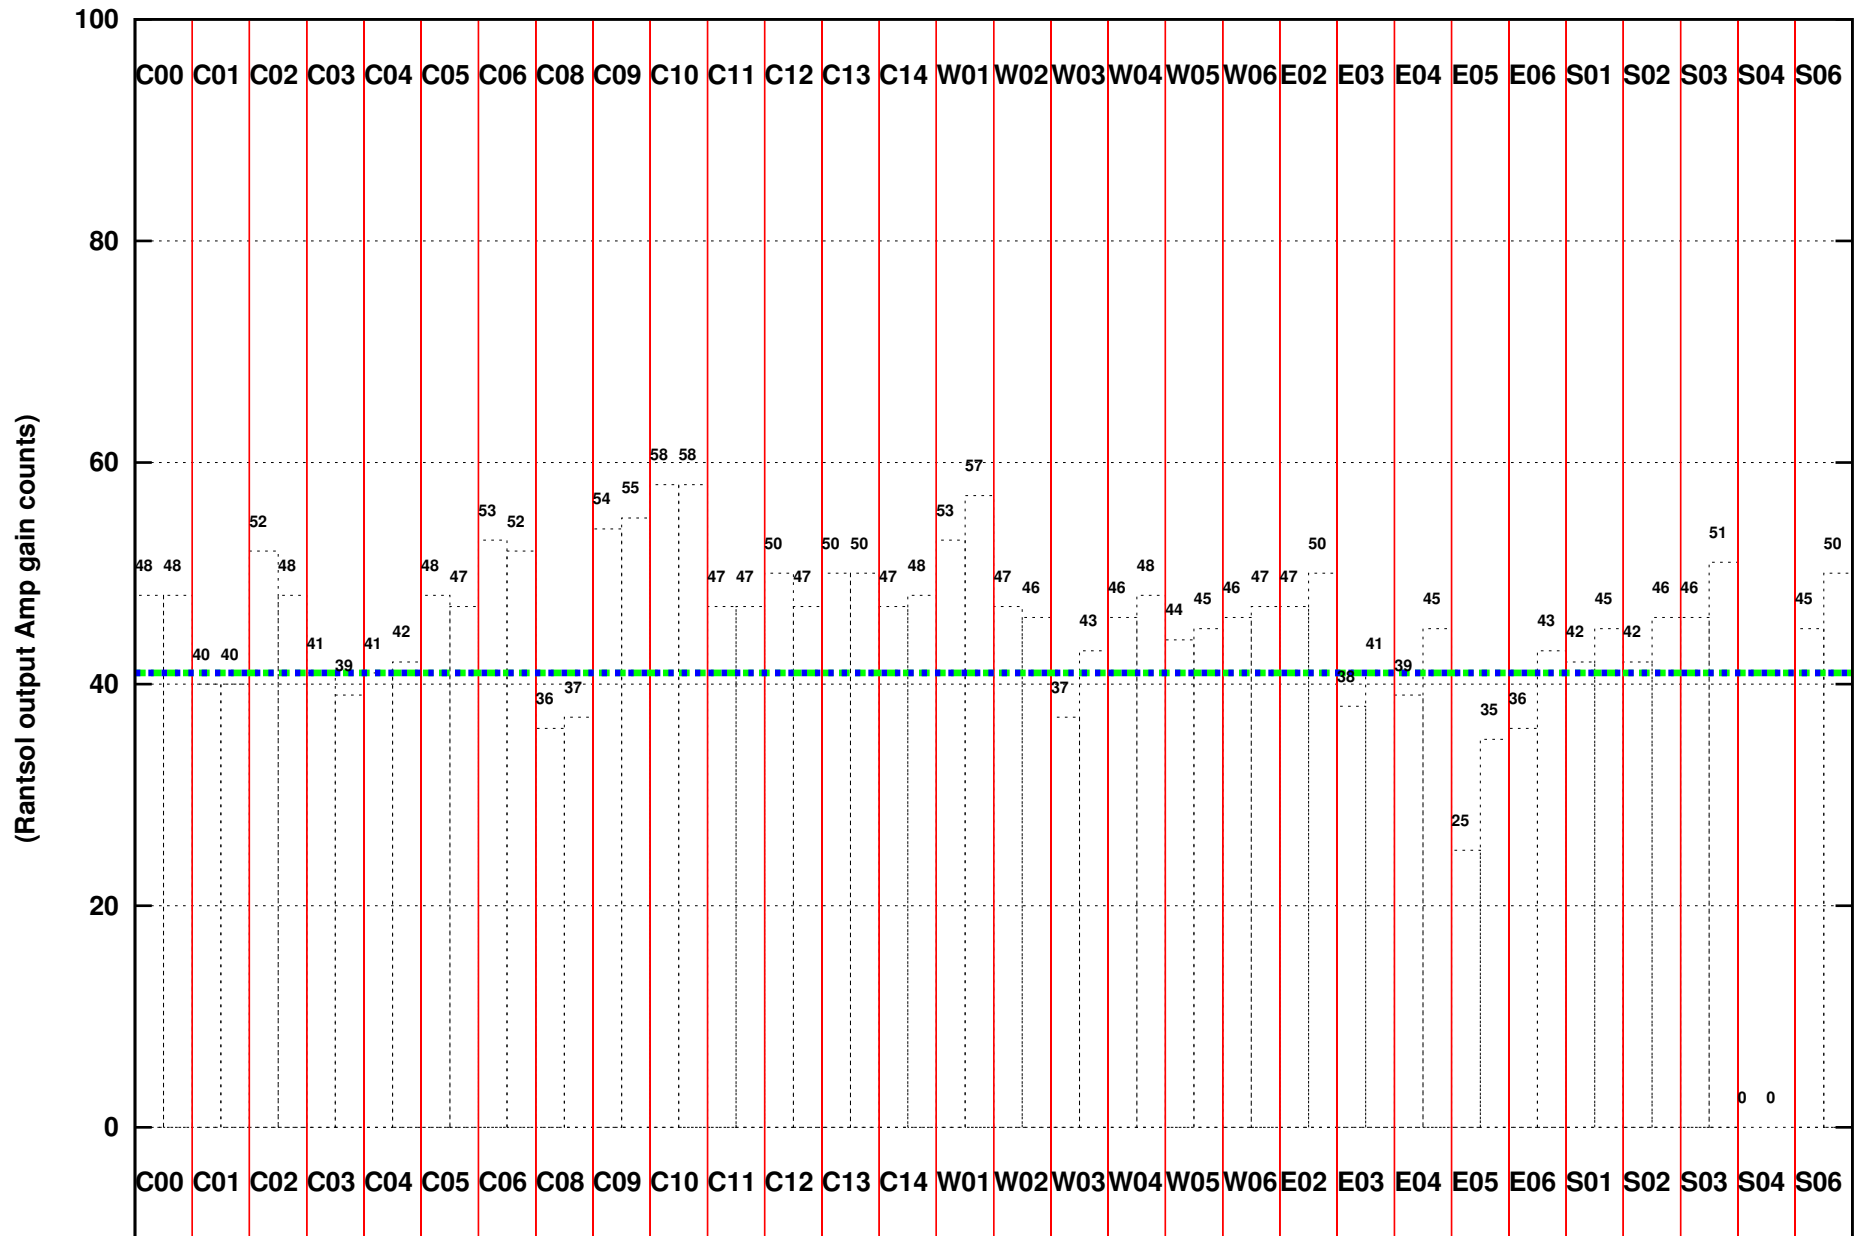

FRINGE STATUS (Rf:591.000,591.000 MHz., LO1:540.000,540.000 MHz., LO4/5:149.000,156.000 MHz.)

( File:/gsbifdata1/20dec/31\_039\_20dec2016\_4s.lta, scan:0, chan:256, Src:3C48, Date:20Dec2016 17:51:56)