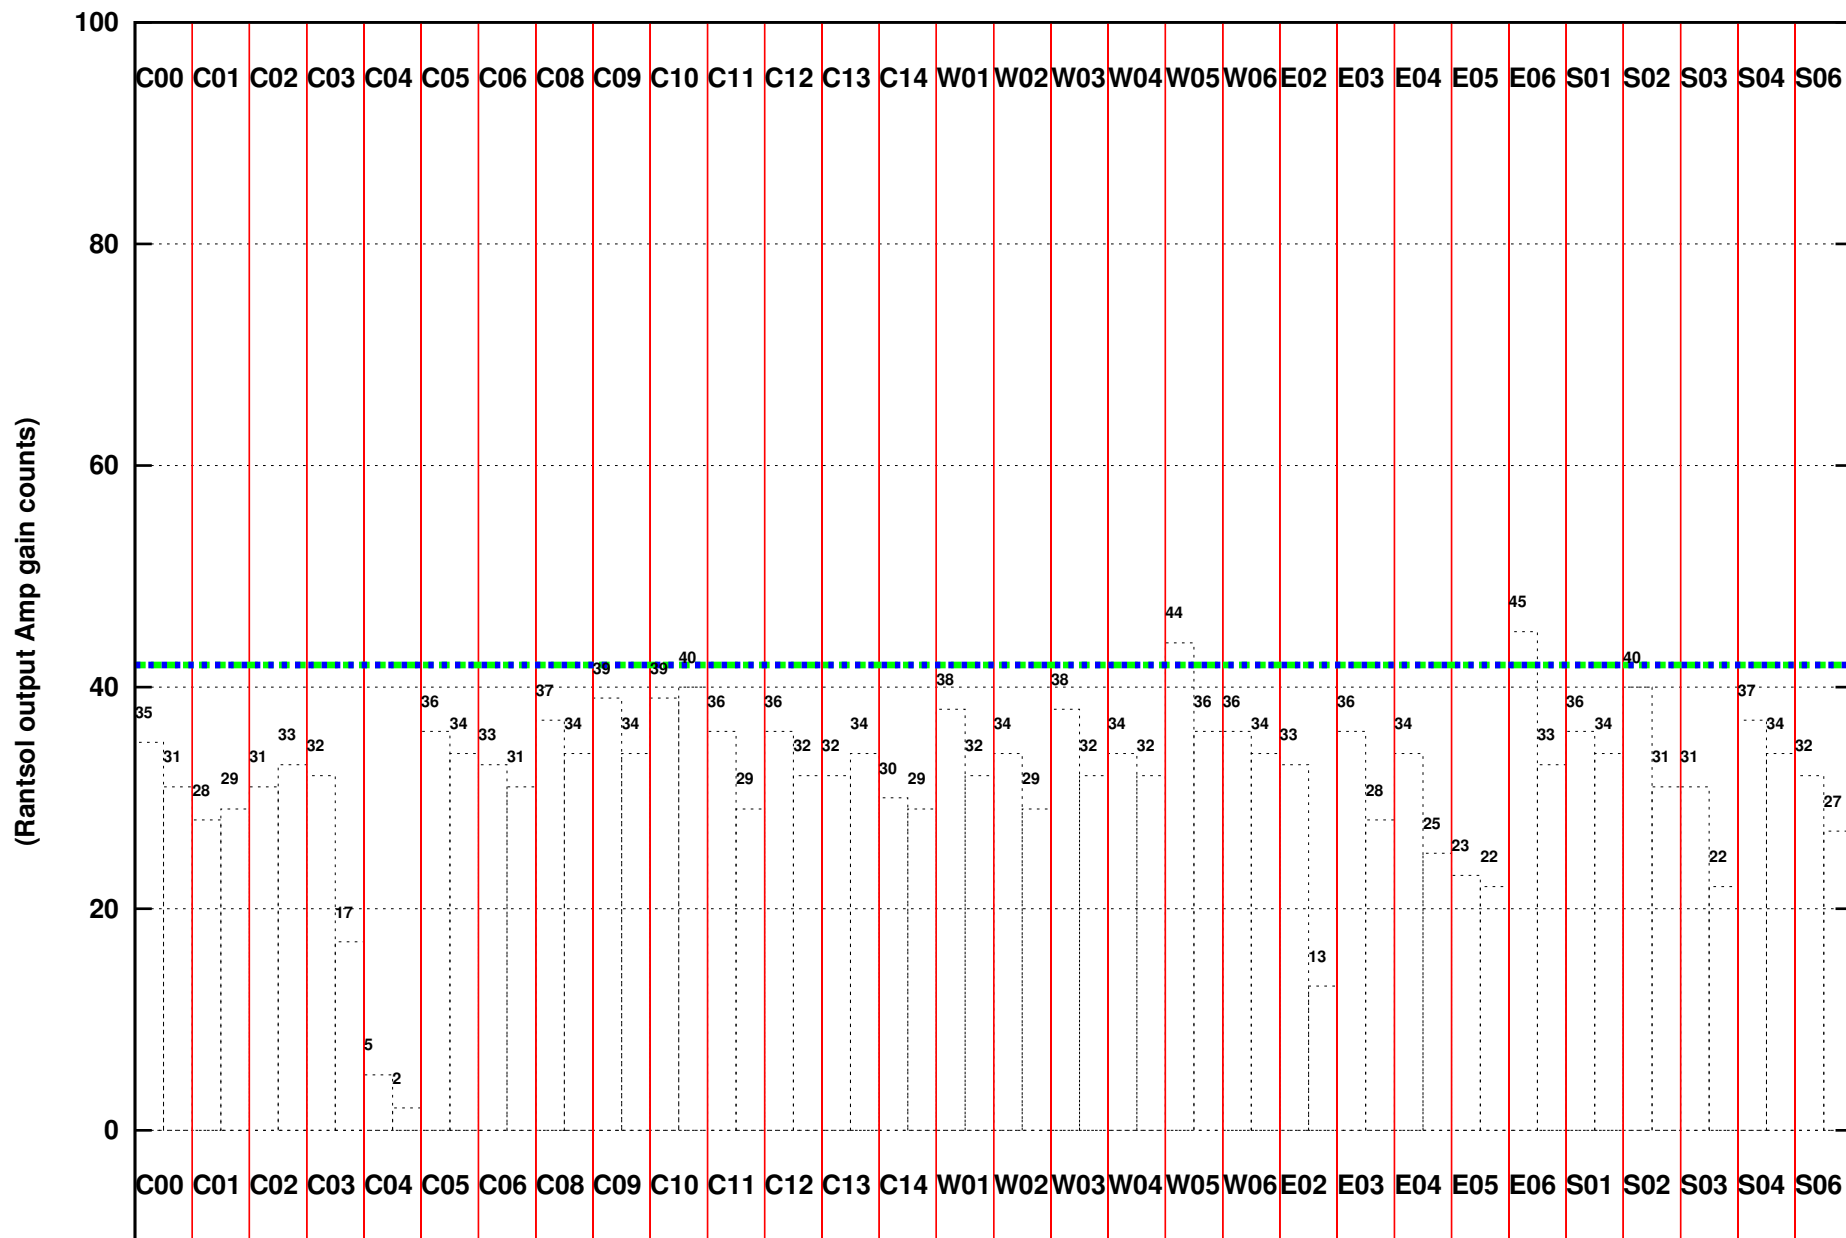

FRINGE STATUS (Rf:1415.219,1415.219 MHz., LO1:1345.000,1345.000 MHz., LO4/5:129.781,175.219 MHz.)

(File:/gsbifrddata1/26dec/31_086_26dec2016.lta, scan:0, chan:256, Src:3C147, Date:26Dec2016 01:10:59)