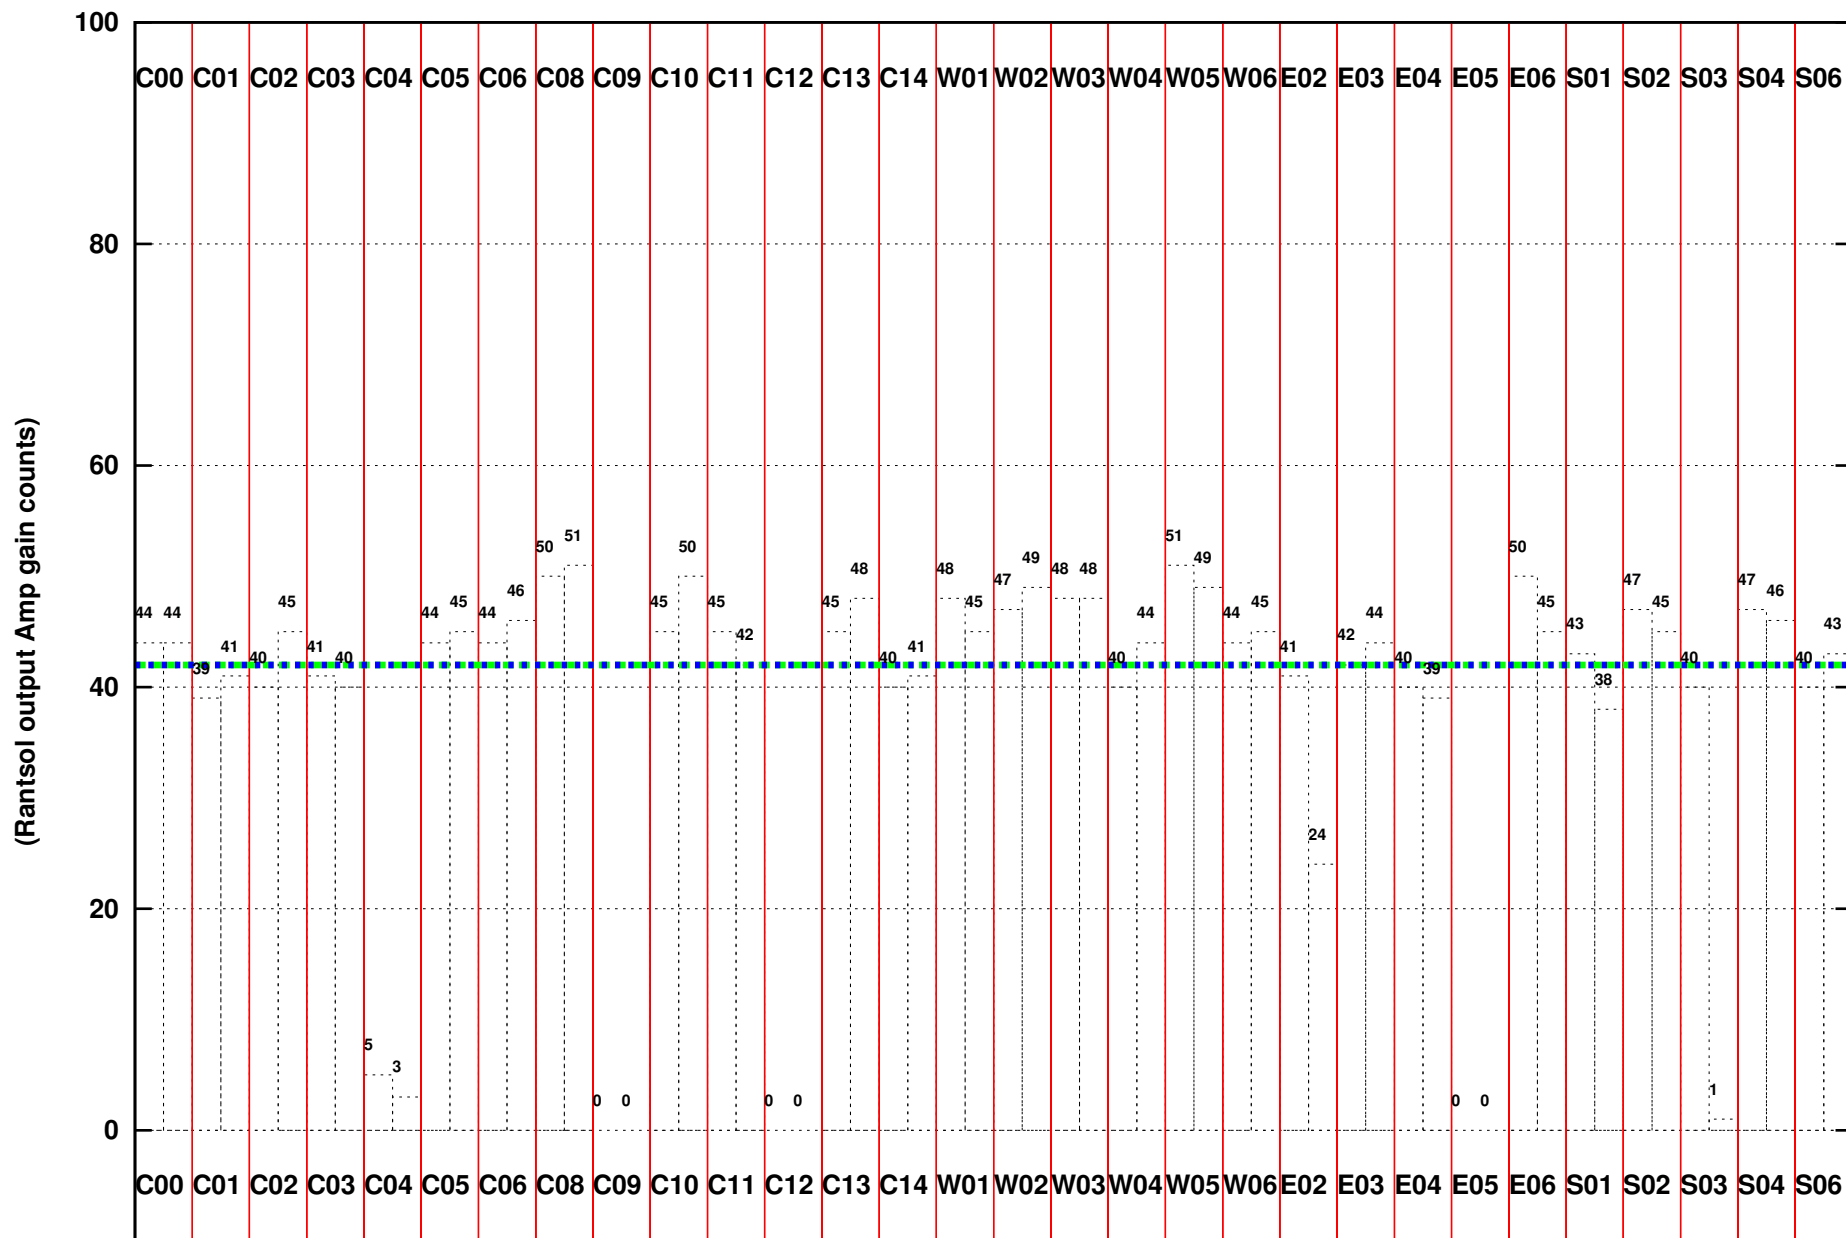

FRINGE STATUS (Rf:1414.307,1414.307 MHz., LO1:1340.000,1340.000 MHz., LO4/5:125.693,179.307 MHz.)

(File:/gsbifrddata1/28dec/31_086_28dec2016.lta, scan:0, chan:256, Src:3C147, Date:28Dec2016 02:06:22)