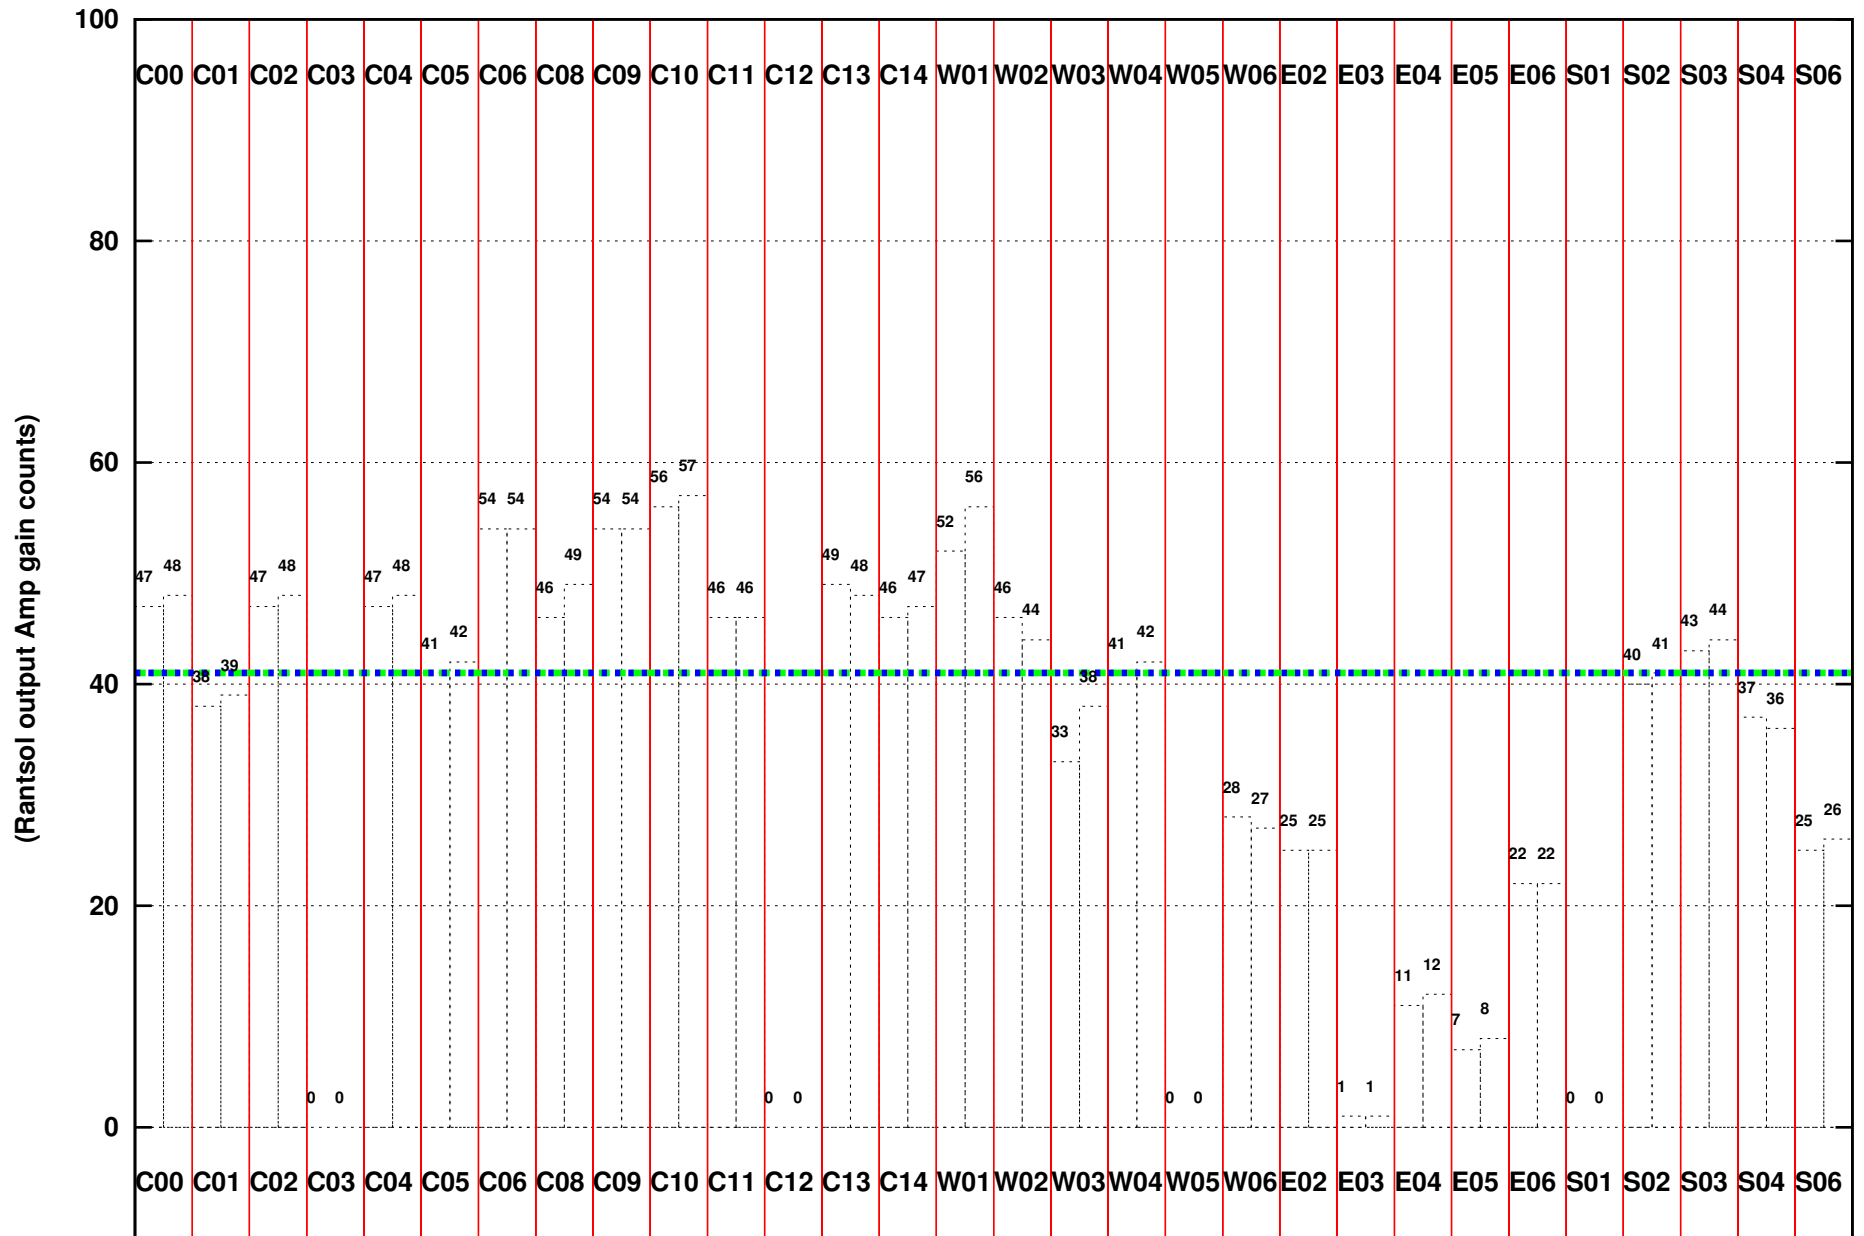

FRINGE STATUS (Rf:591.000,591.000 MHz., LO1:540.000,540.000 MHz., LO4/5:149.000,156.000 MHz.)

(File:/gsbifrddata1/30dec/31_017_30dec2016.lta, scan:0, chan:128, Src:3C48, Date:30Dec2016 00:14:03)