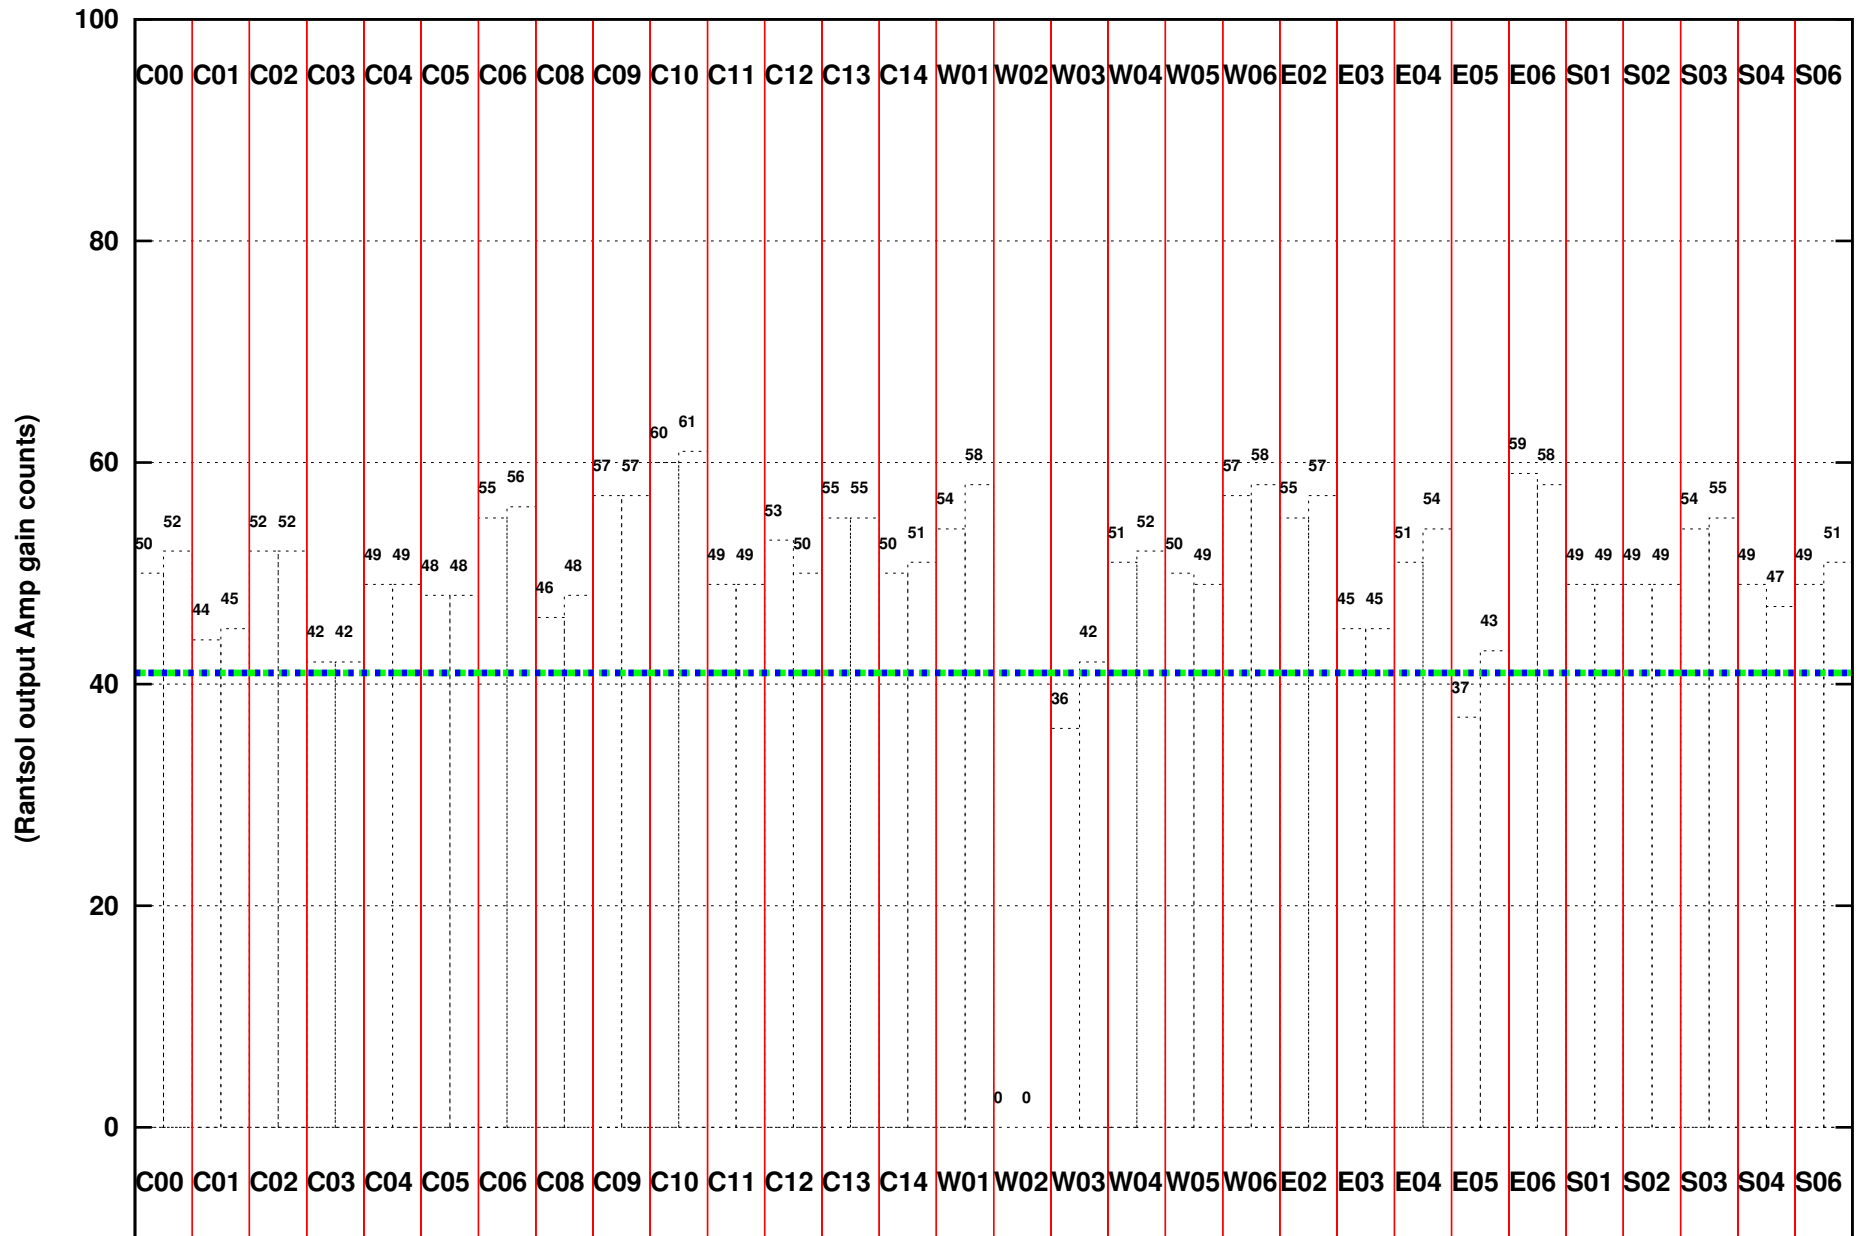

FRINGE STATUS (Rf:591.000,591.000 MHz., LO1:540.000,540.000 MHz., LO4/5:149.000,156.000 MHz.)

(File:/gsbifrddata1/31dec/31_070_31dec2016.lta, scan:0, chan:128, Src:3C147, Date:31Dec2016 23:08:20)