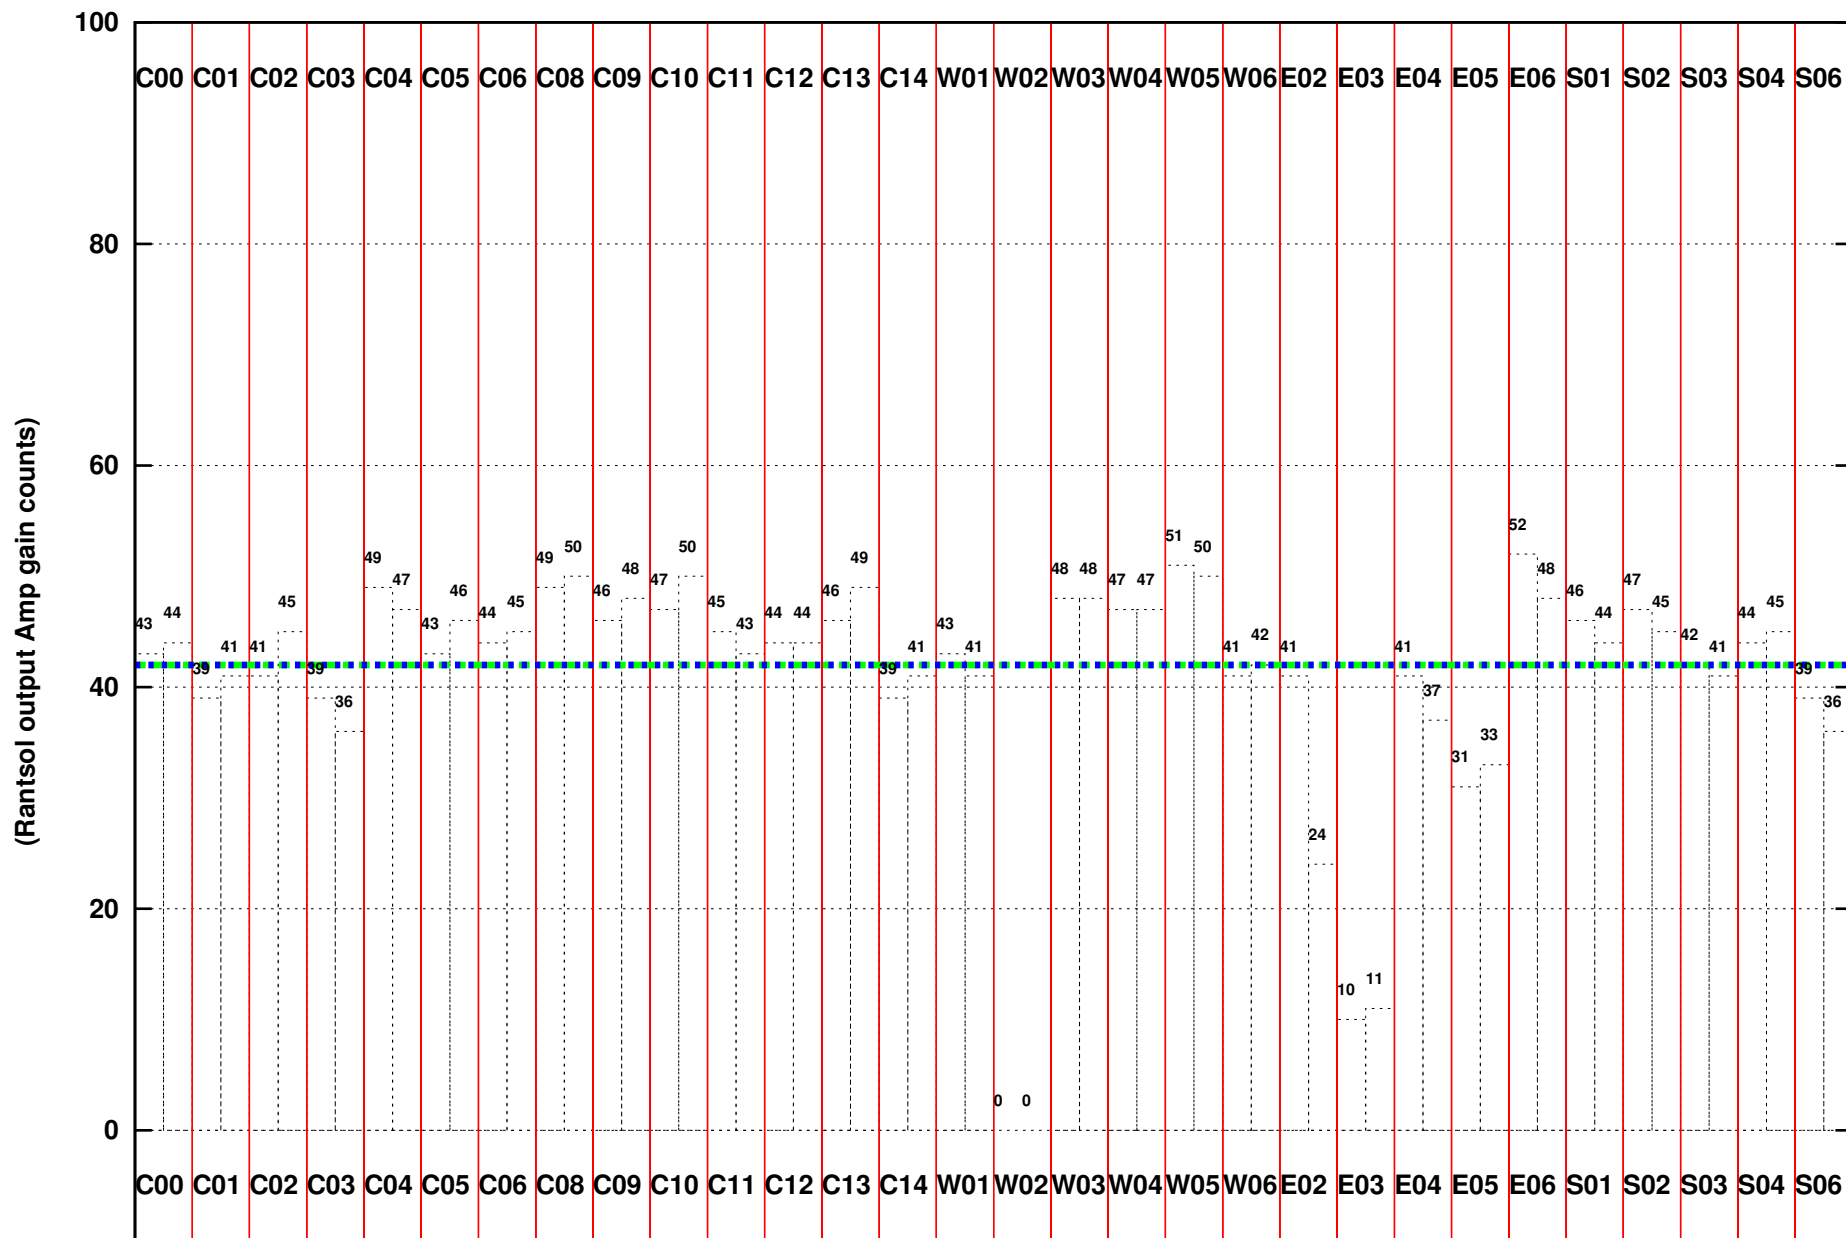

FRINGE STATUS (Rf:1414.877,1414.877 MHz., LO1:1345.000,1345.000 MHz., LO4/5:130.123,174.877 MHz.)

(File:/gsbifrdta/02jan/31_086_02jan2017.lta, scan:0, chan:256, Src:3C147, Date:02Jan2017 00:59:08)