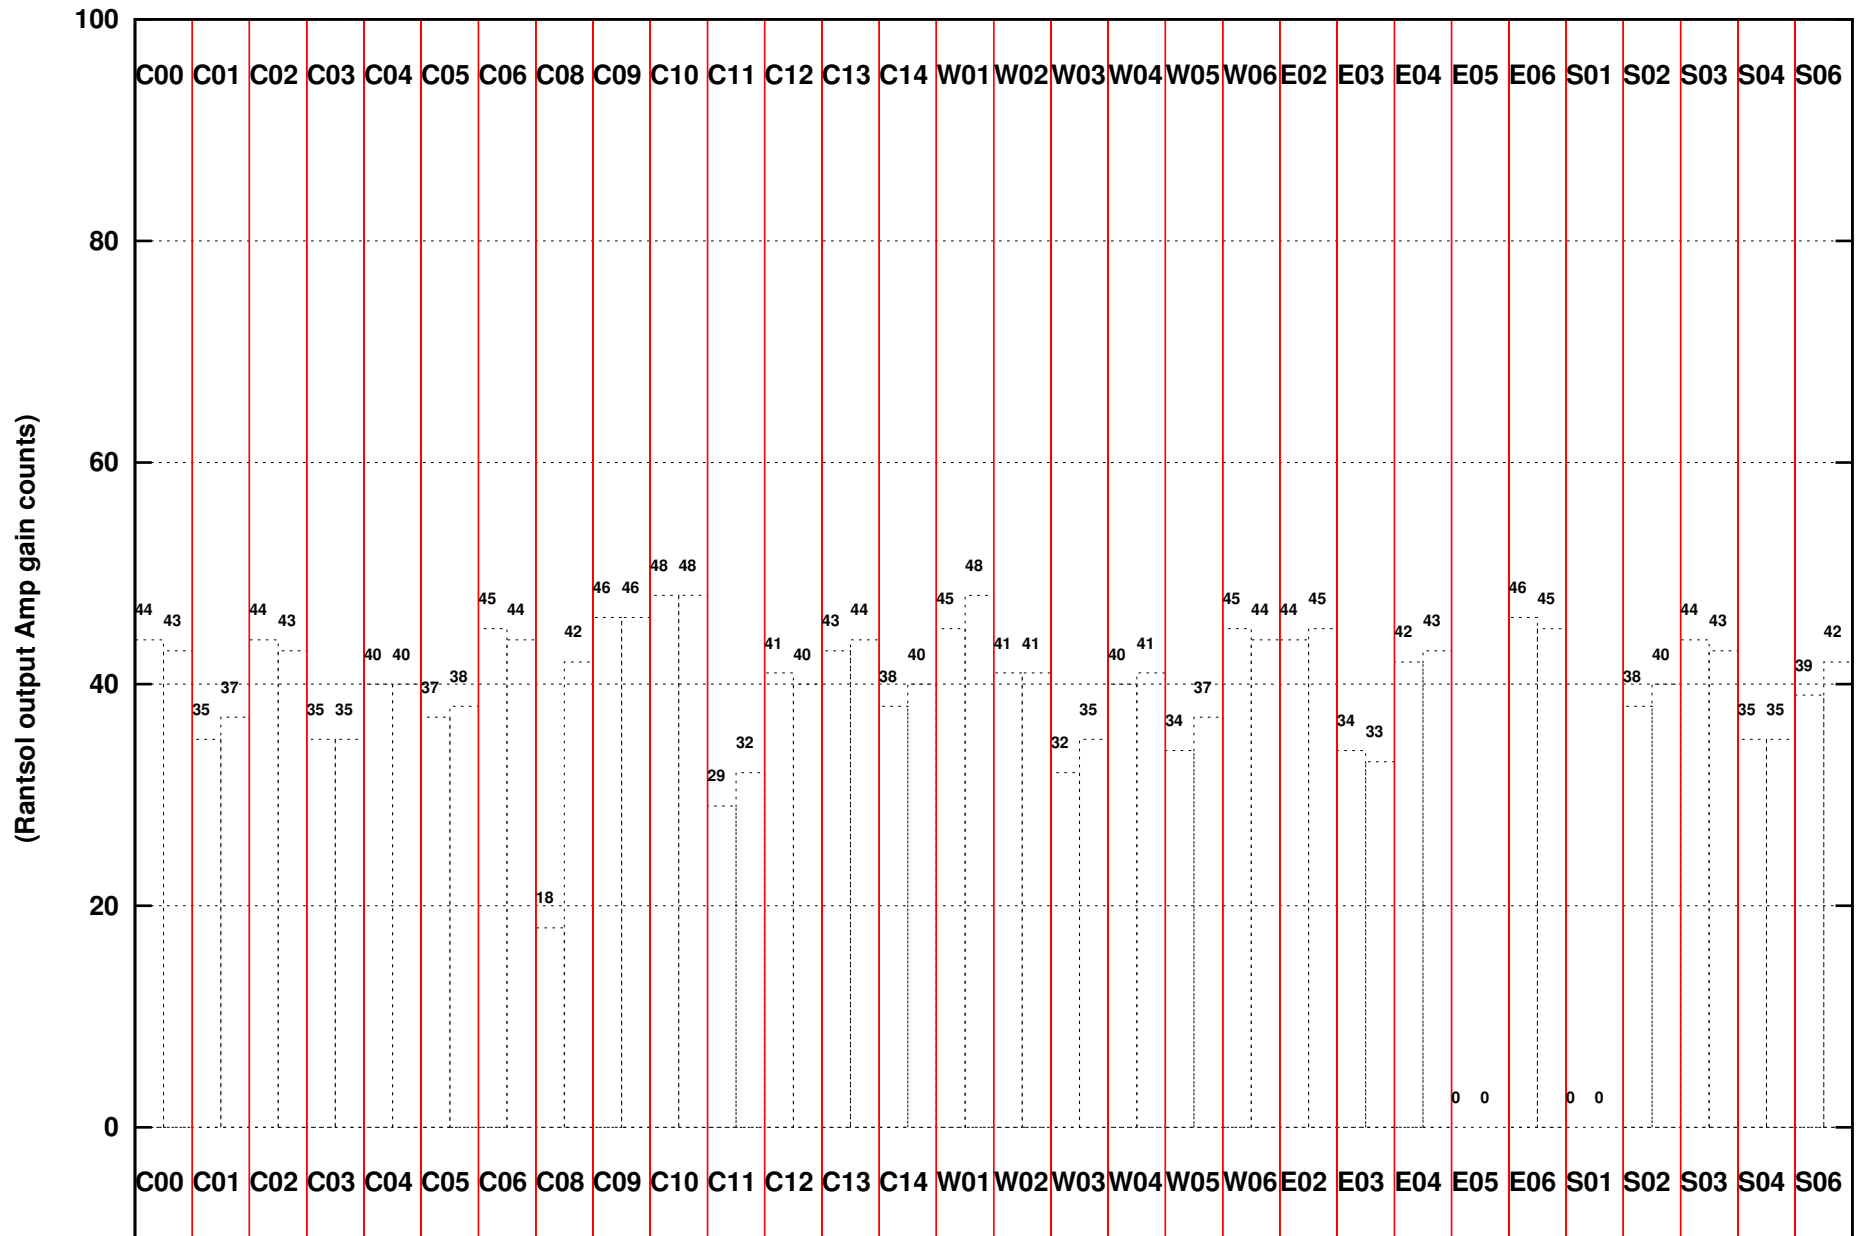

FRINGE STATUS (Rf:591.000,591.000 MHz., LO1:540.000,540.000 MHz., LO4/5:149.000,156.000 MHz.)

(File:/gsbifrdta1/10jan/31_034_10jan2016.lta, scan:0, chan:256, Src:1459+716, Date:10Jan2017 04:57:20)