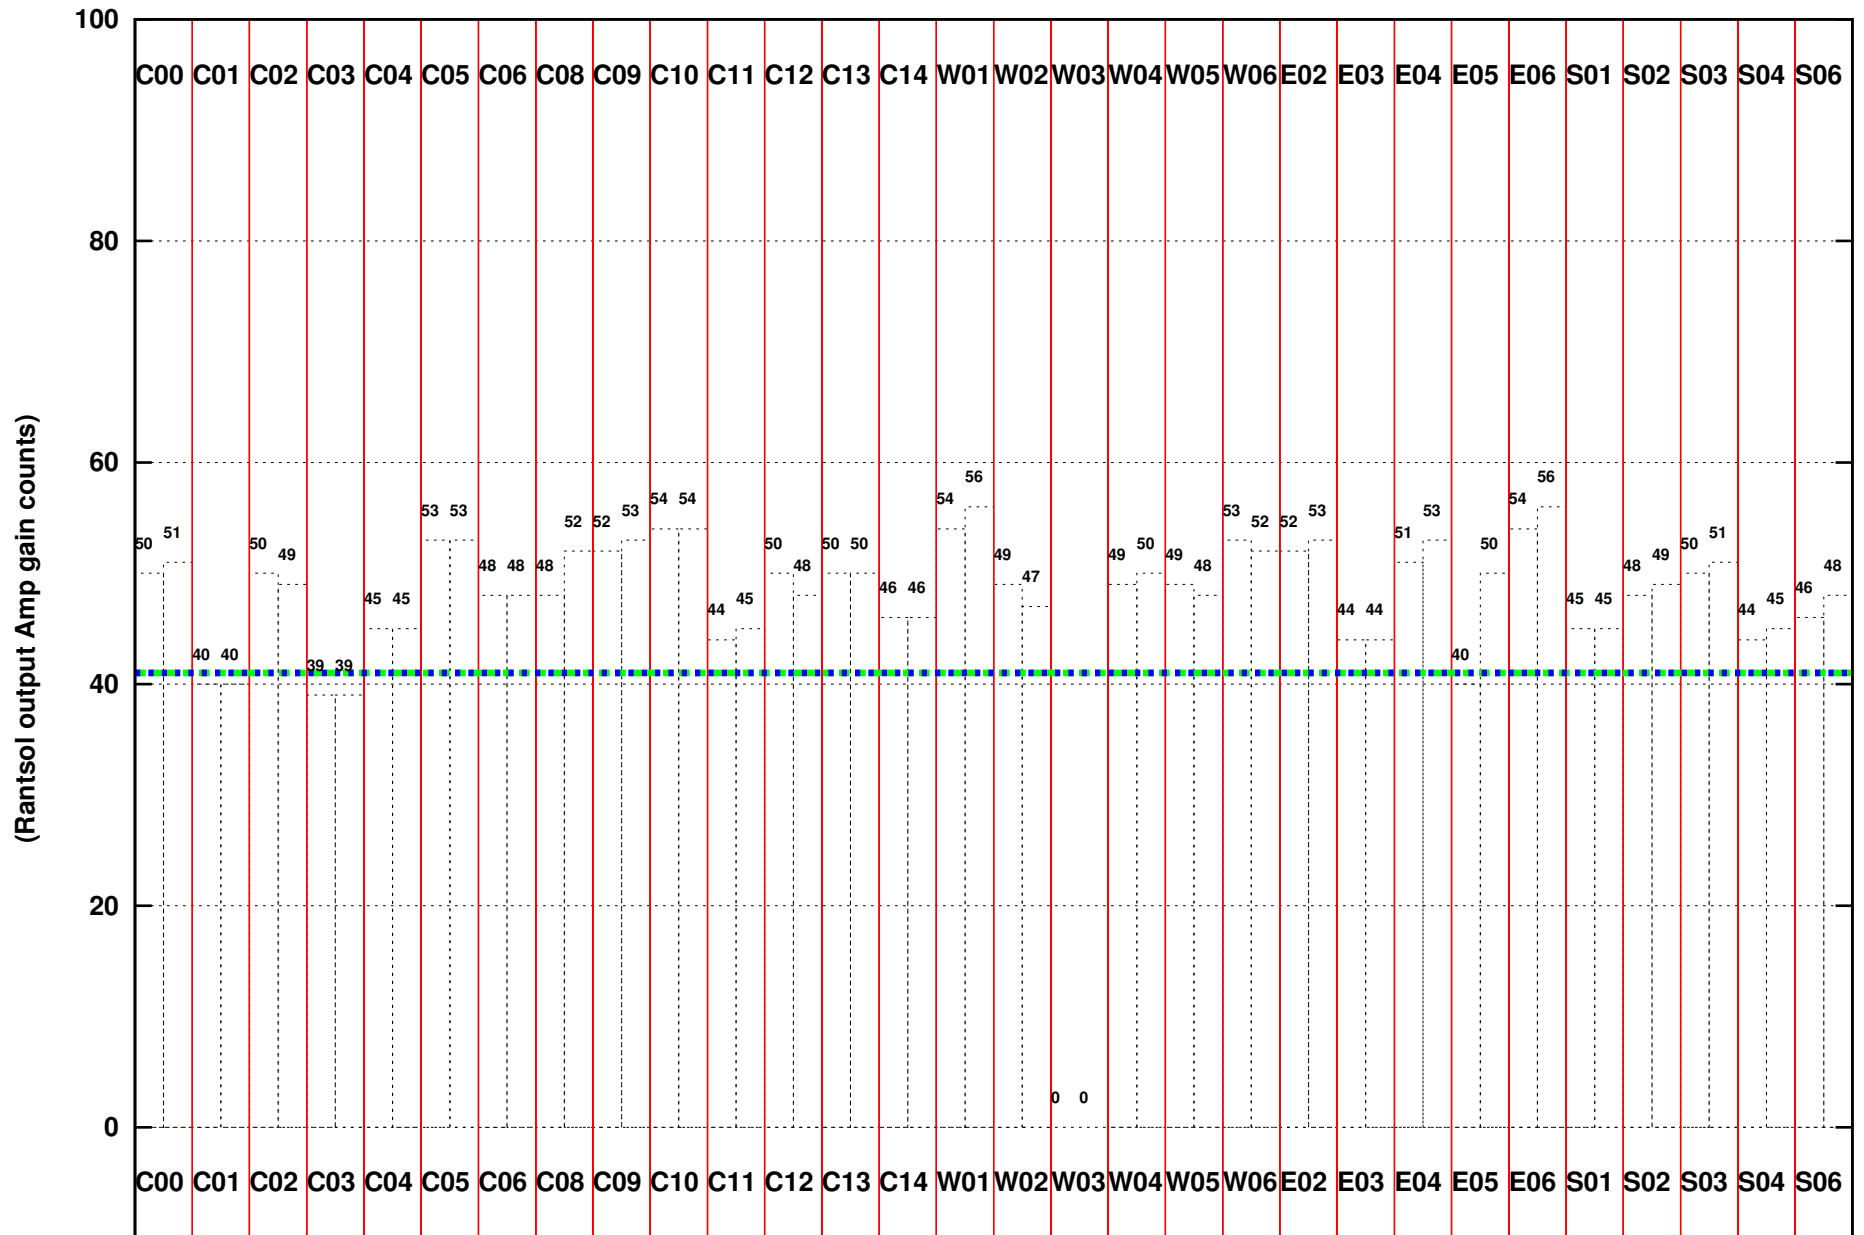

FRINGE STATUS (Rf:591.000,591.000 MHz., LO1:540.000,540.000 MHz., LO4/5:149.000,156.000 MHz.)

(File:/gsbifrddata1/26jan/31_025_26jan2017.lta, scan:0, chan:128, Src:3C147, Date:26Jan2017 16:42:03)