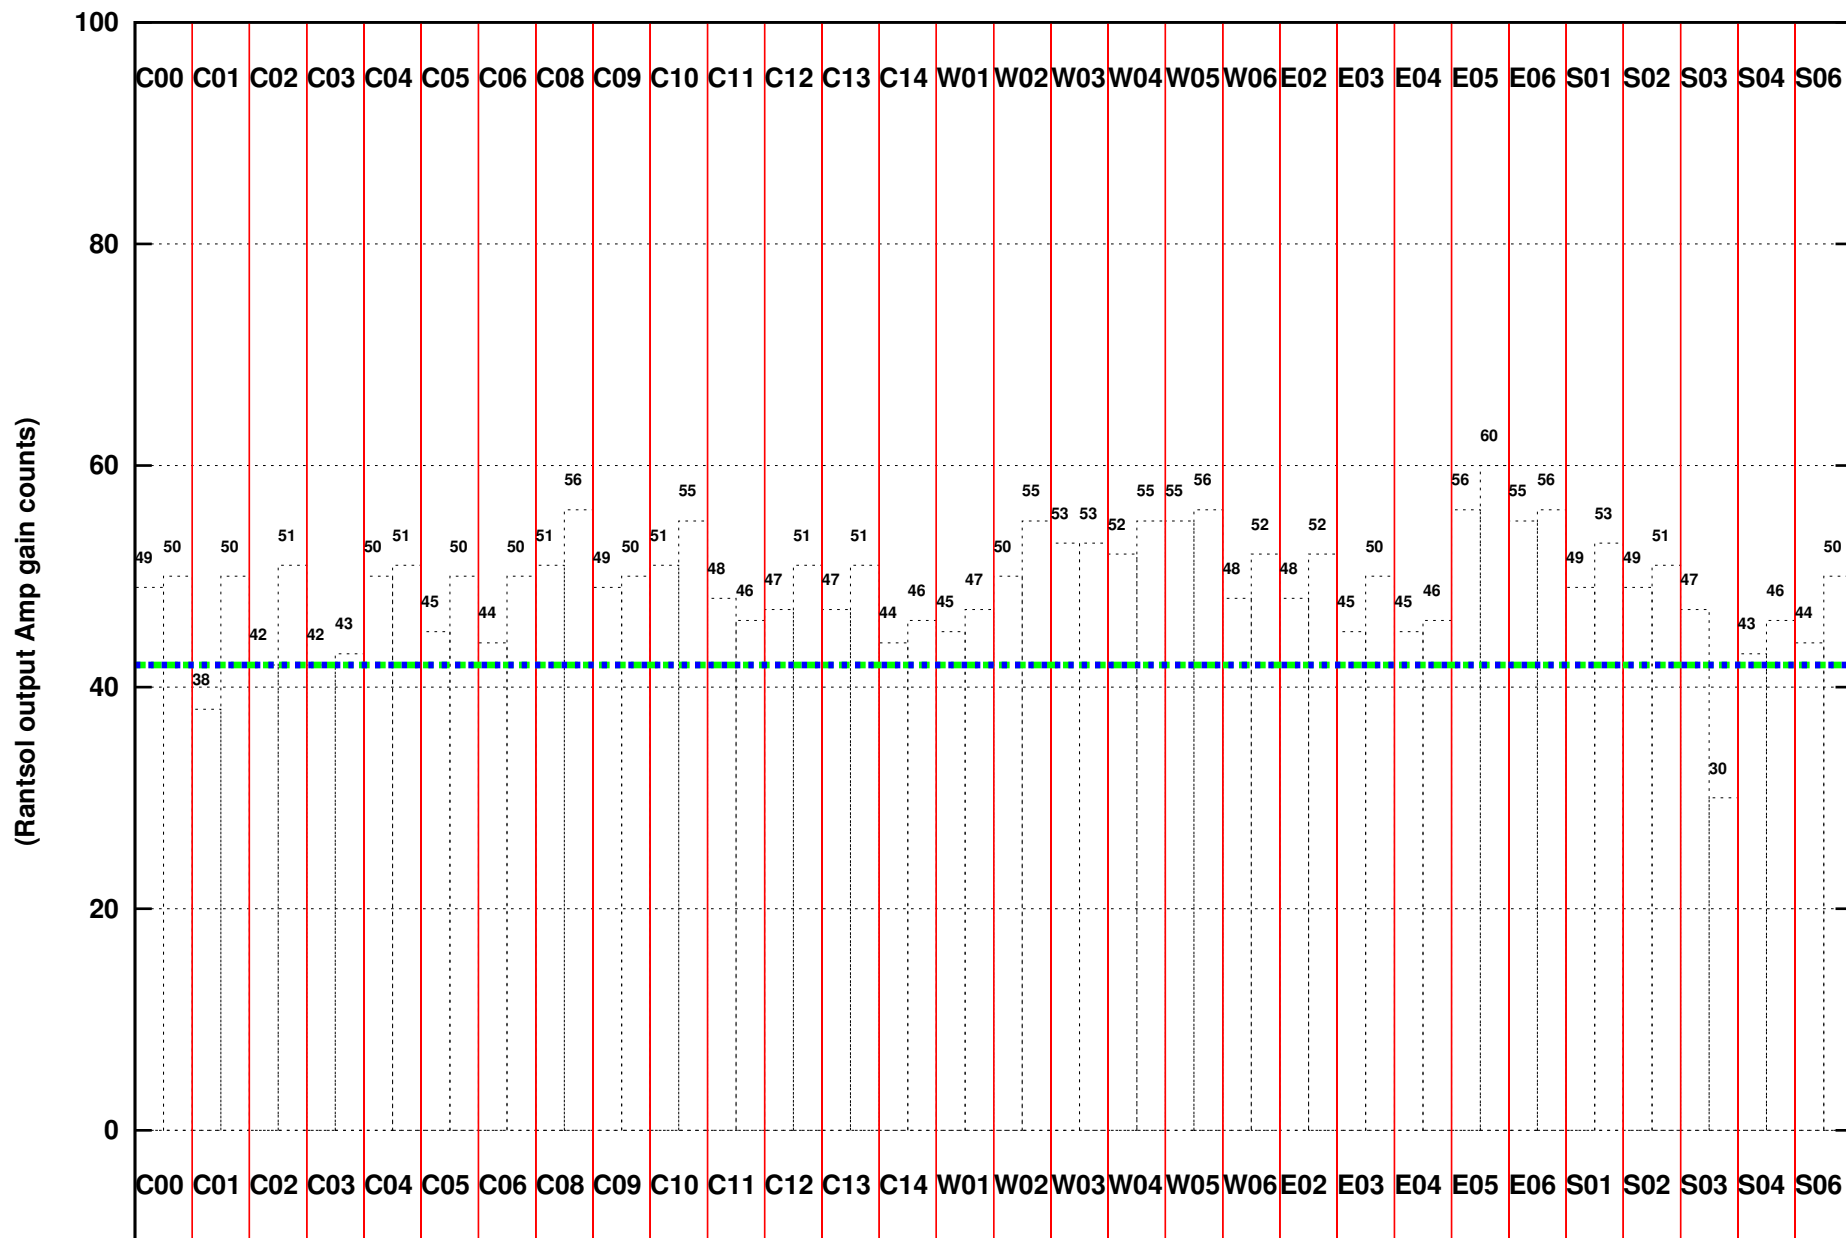

FRINGE STATUS (Rf:1388.000,1388.000 MHz., LO1:1450.000,1450.000 MHz., LO4/5:138.000,167.000 MHz.)

(File:/gsbifrddata1/27jan/31_095_27jan2017.lta, scan:0, chan:256, Src:3C286, Date:27Jan2017 01:57:12)