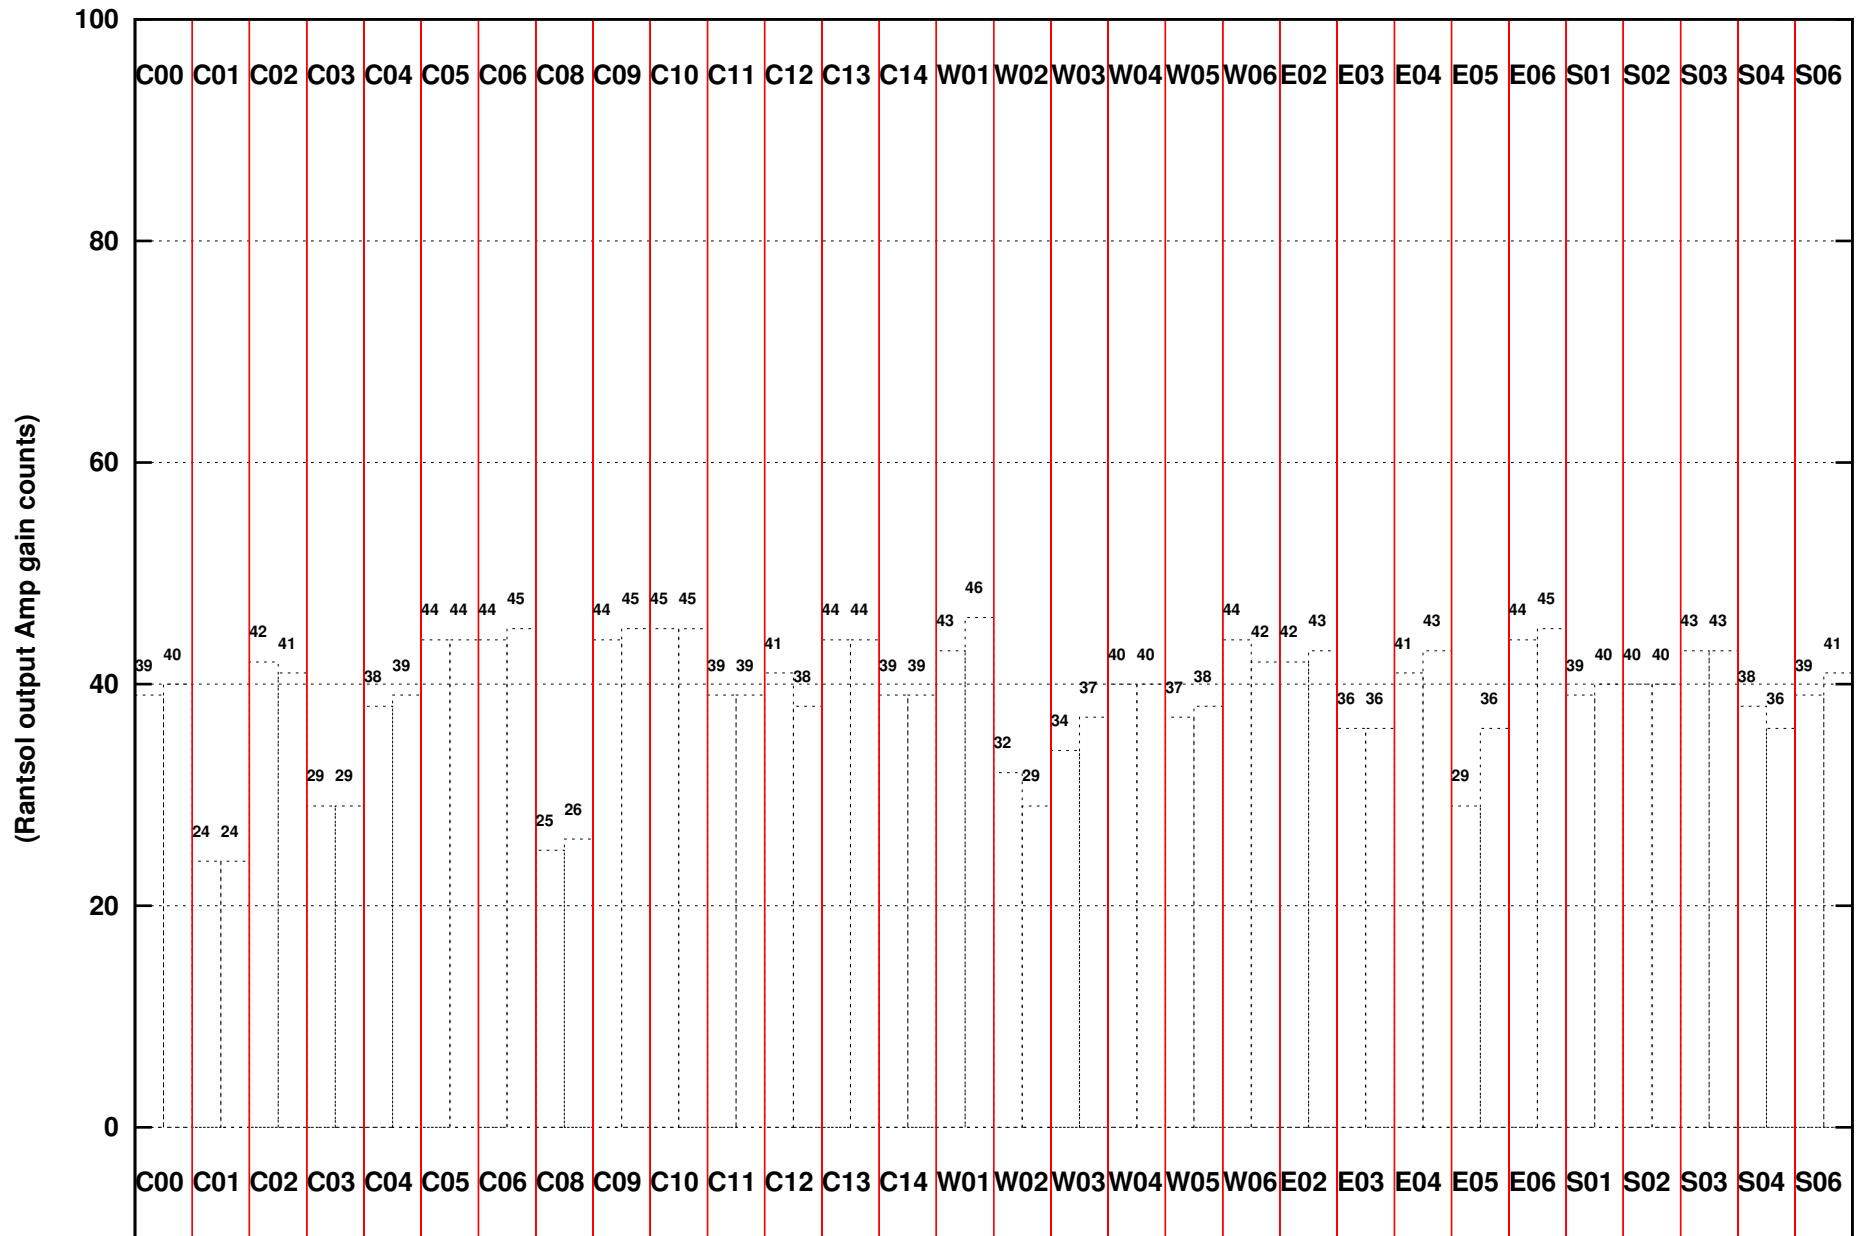

FRINGE STATUS (Rf:591.000,591.000 MHz., LO1:540.000,540.000 MHz., LO4/5:149.000,156.000 MHz.)

(File:/gsbifrddata1/07feb/31_034_07feb17_2s.lta, scan:0, chan:256, Src:1459+716, Date:07Feb2017 01:22:21)