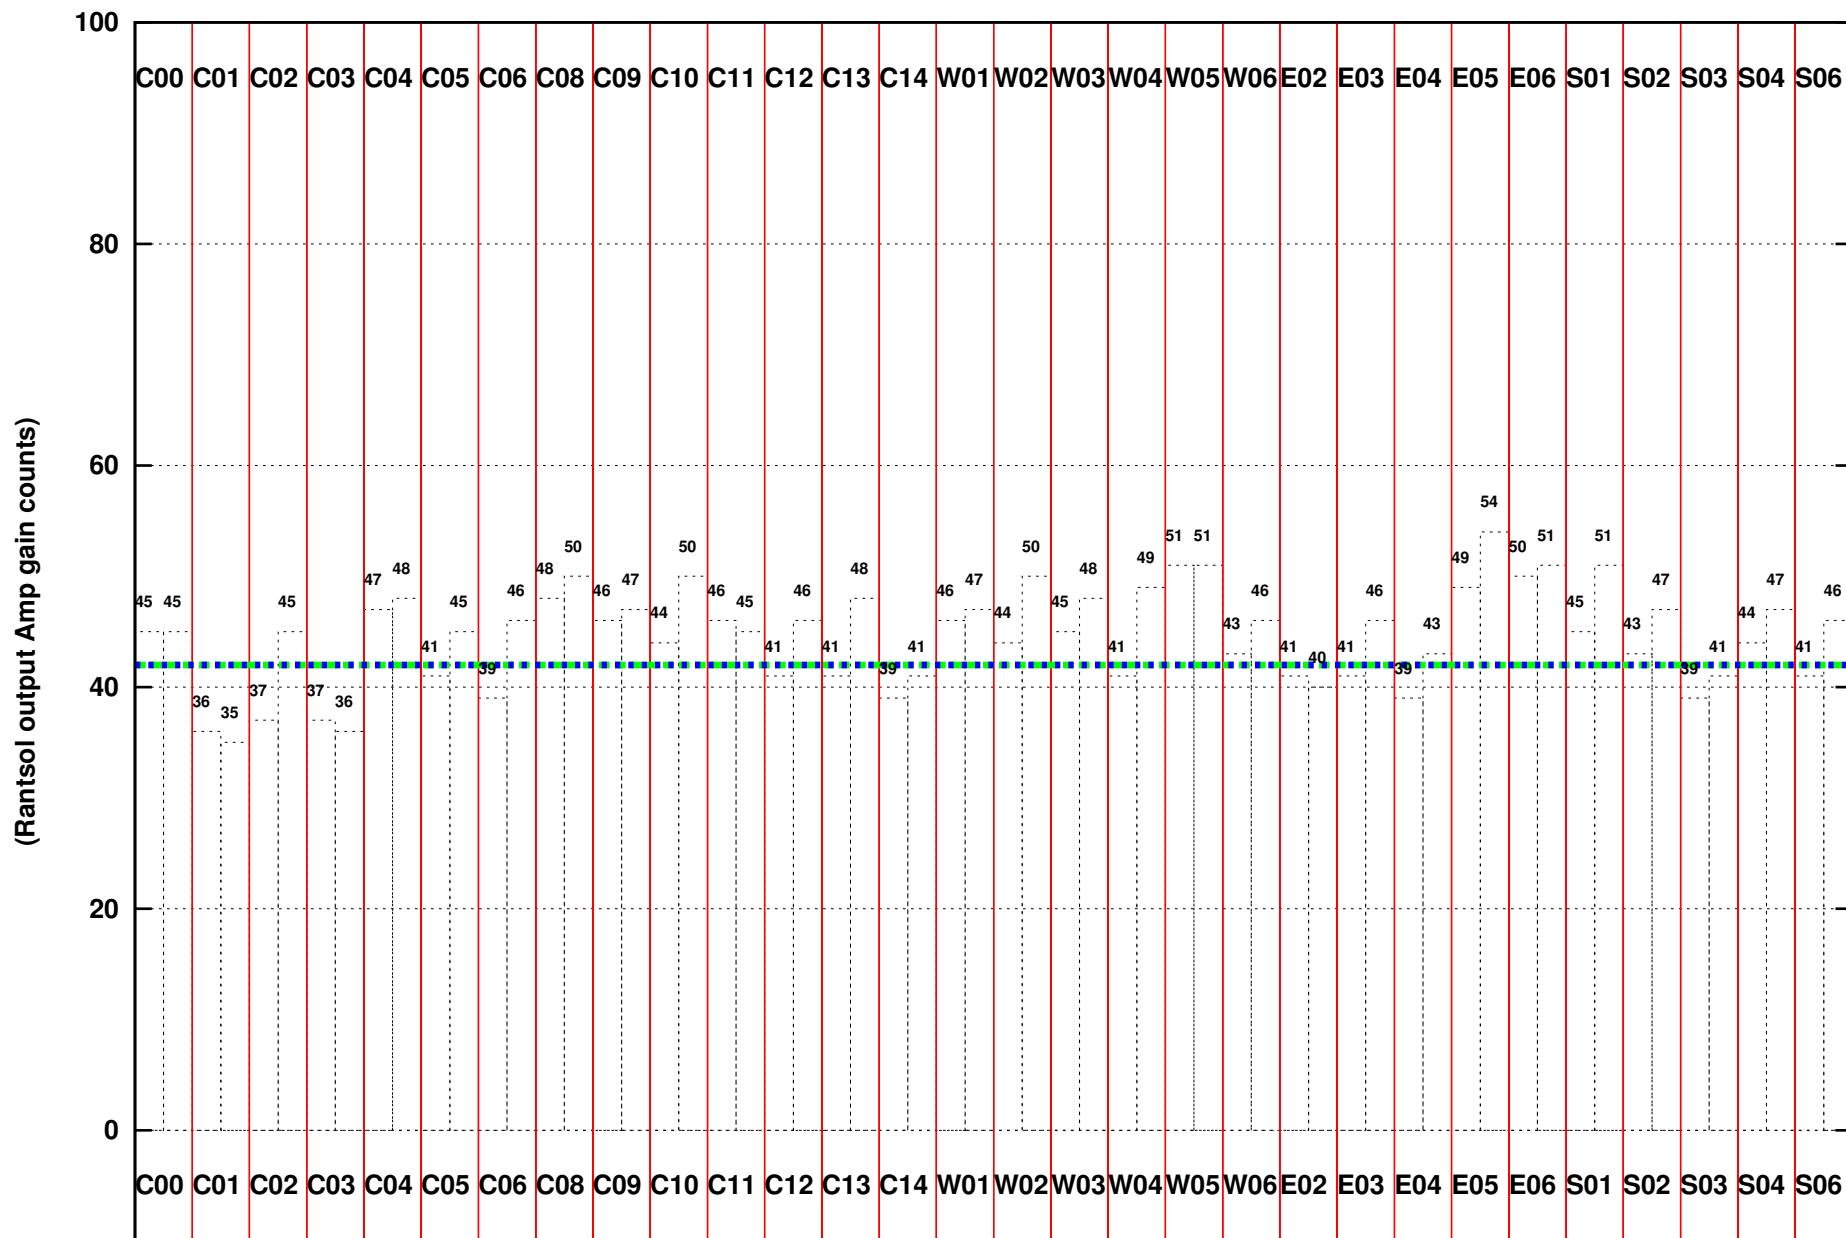

FRINGE STATUS (Rf:1384.557,1384.557 MHz., LO1:1315.000,1315.000 MHz., LO4/5:130.443,174.557 MHz.)

( File:/gsbifrddata1/13feb/31\_117\_13feb2017.lta, scan:0, chan:128, Src:3C286, Date:13Feb2017 00:19:11)