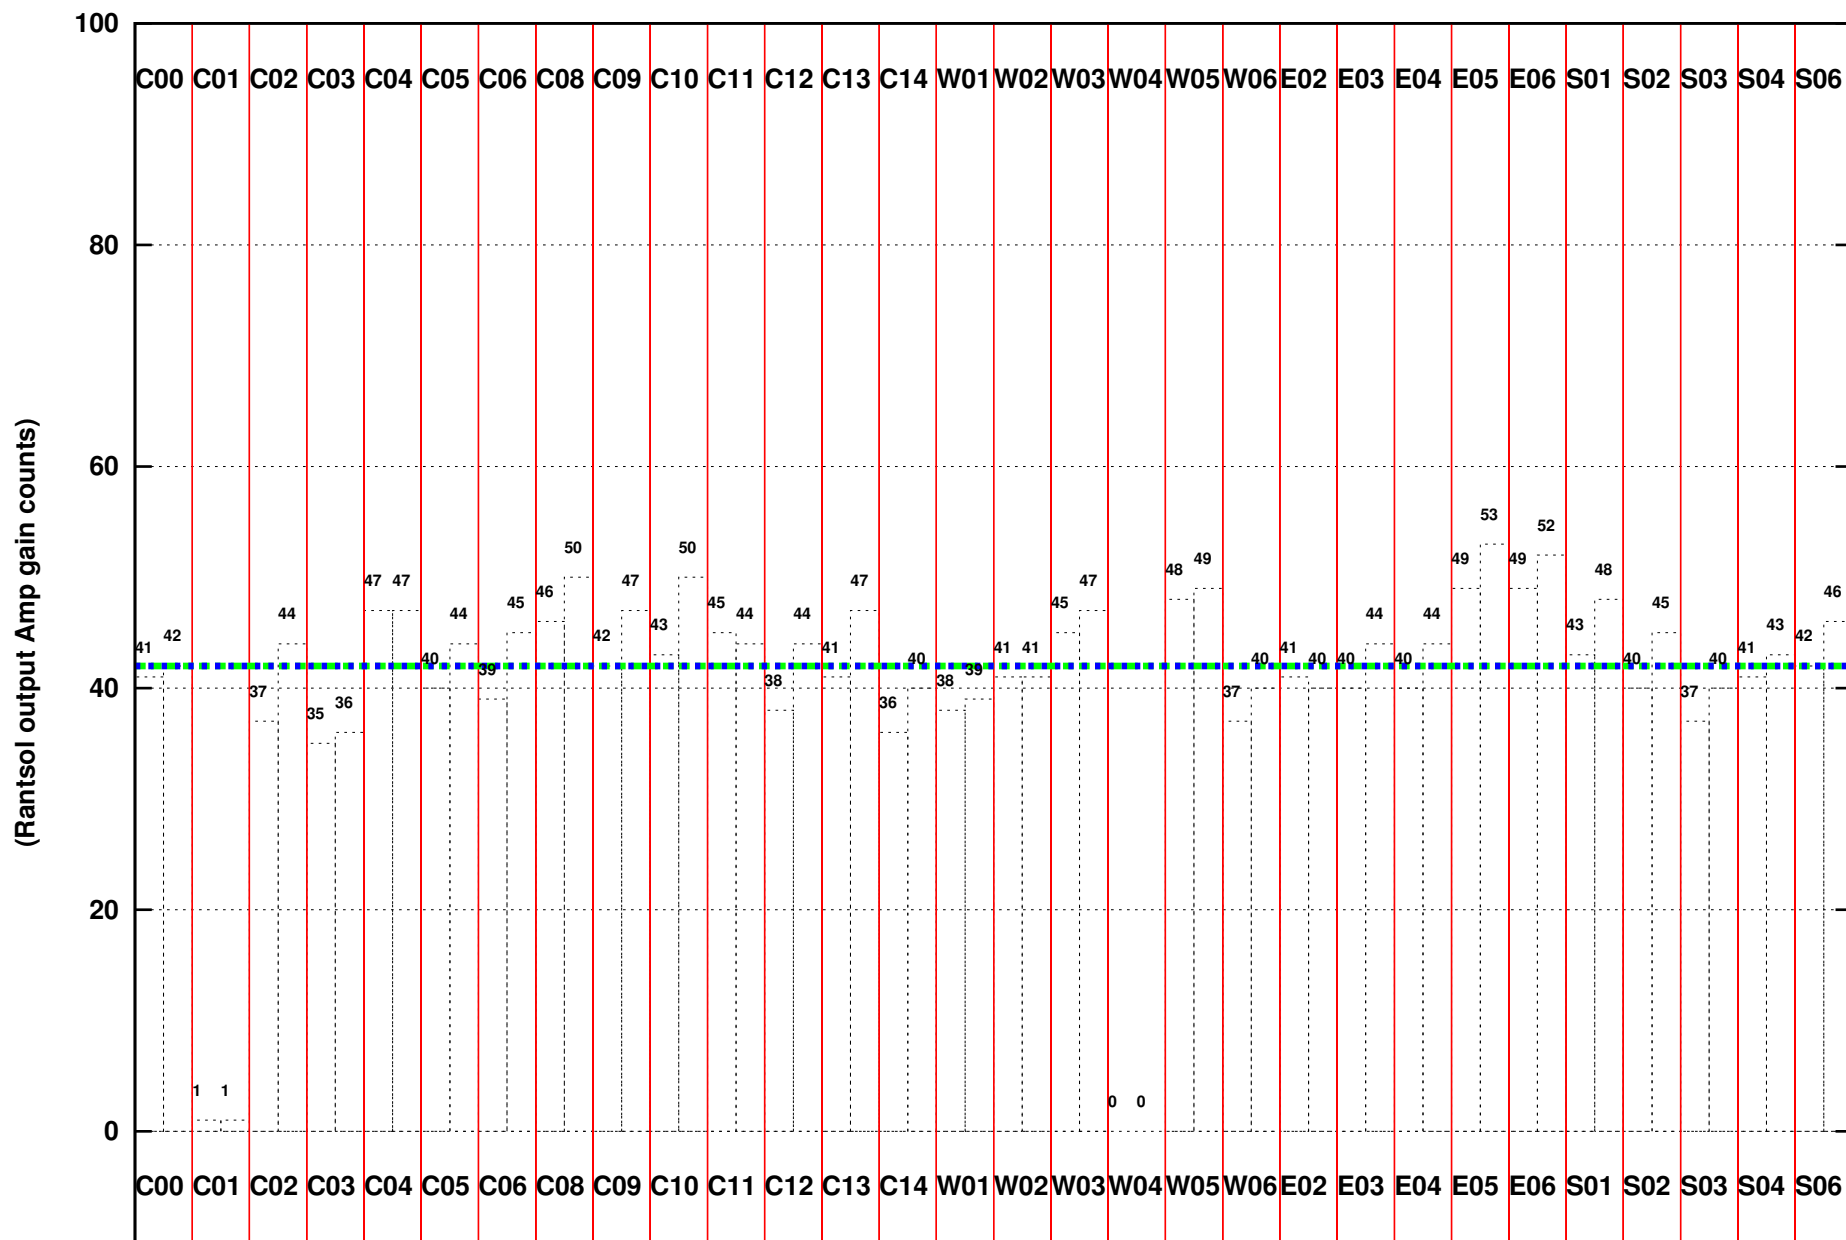

FRINGE STATUS (Rf:1379.607,1379.607 MHz., LO1:1310.000,1310.000 MHz., LO4/5:130.393,174.607 MHz.)

( File:/gsbifrddata1/15feb/31\_117\_15feb2017.lta, scan:0, chan:128, Src:3C286, Date:15Feb2017 00:11:12)