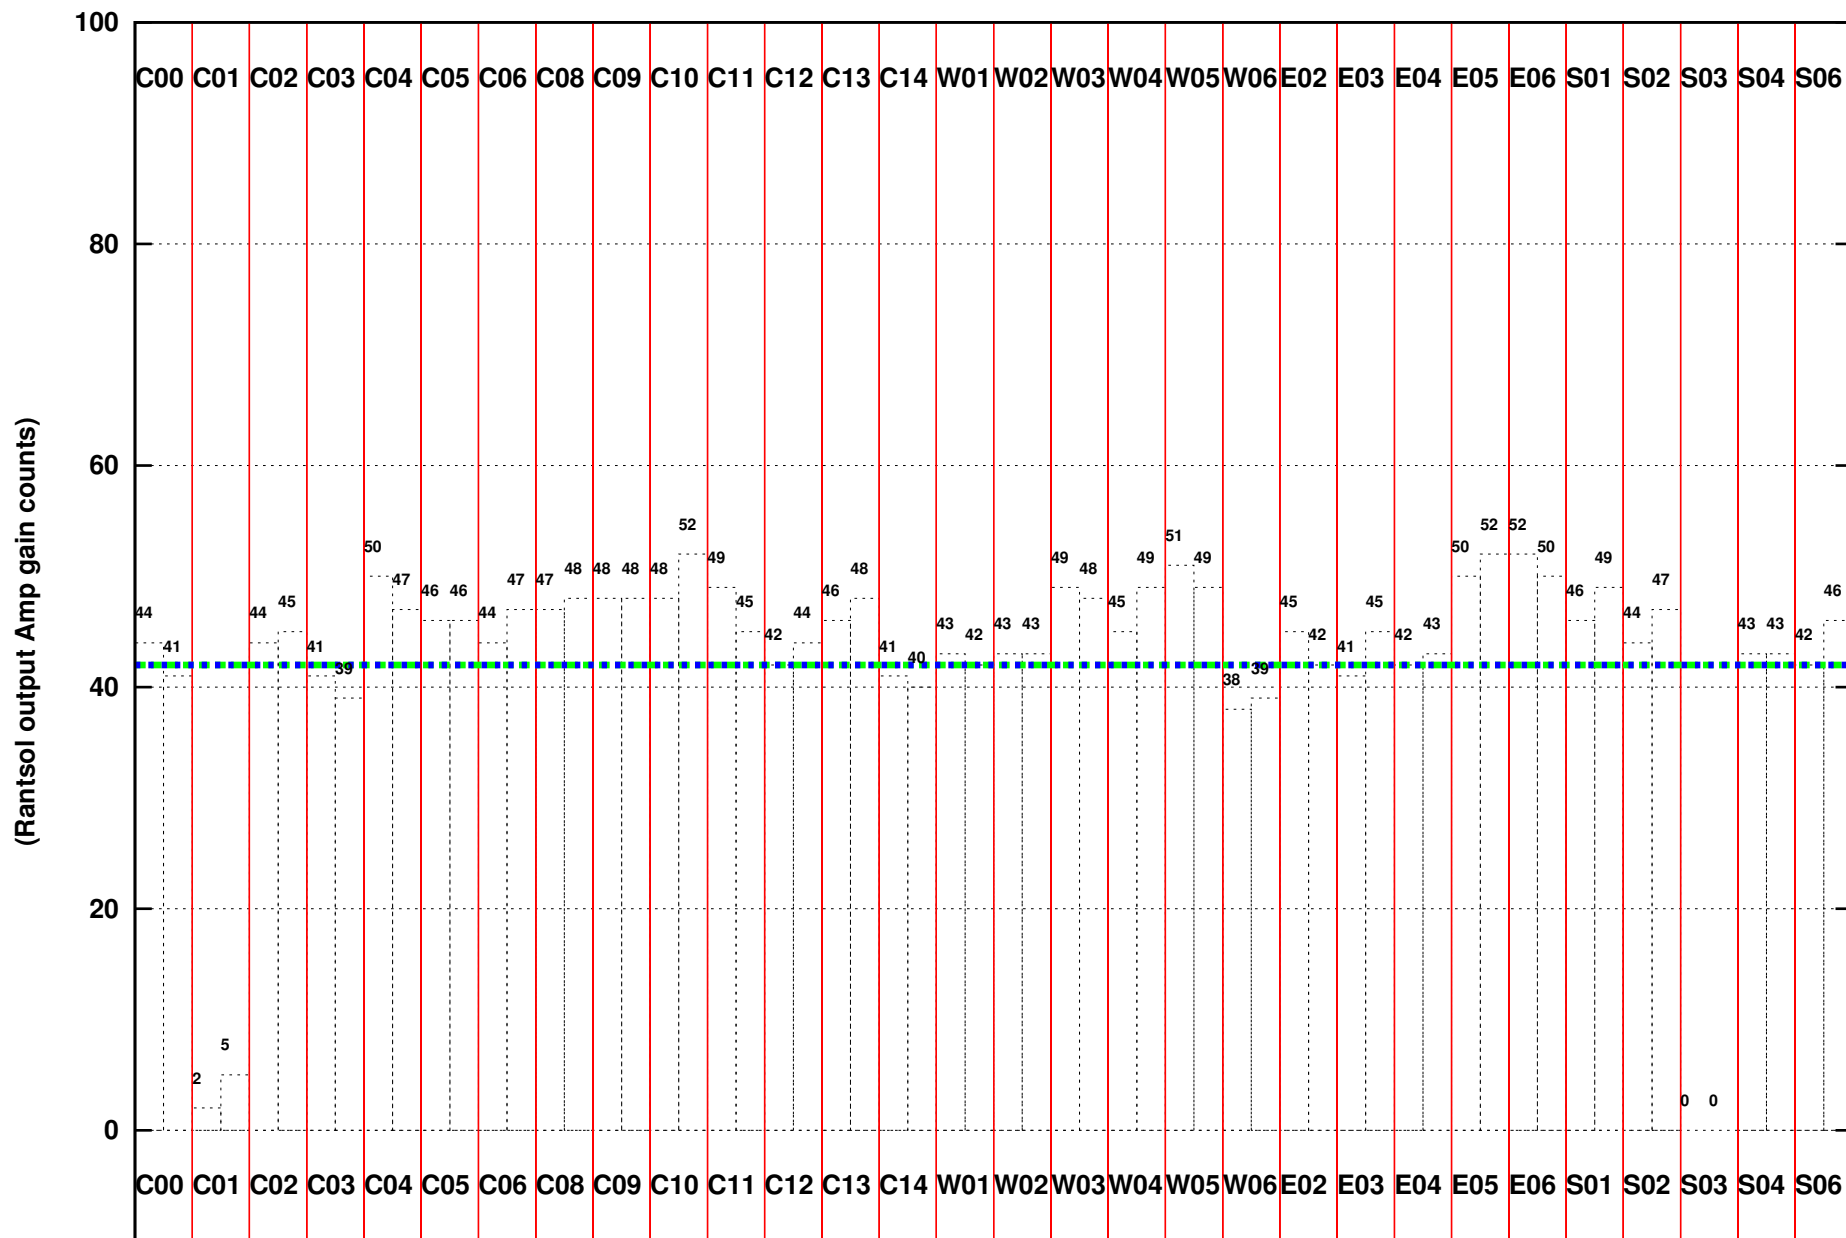

FRINGE STATUS (Rf:1379.607,1379.607 MHz., LO1:1310.000,1310.000 MHz., LO4/5:130.393,174.607 MHz.)

(File:/gsbifrddata1/17feb/31_117_17feb2017.lta, scan:0, chan:128, Src:3C286, Date:17Feb2017 02:09:47)