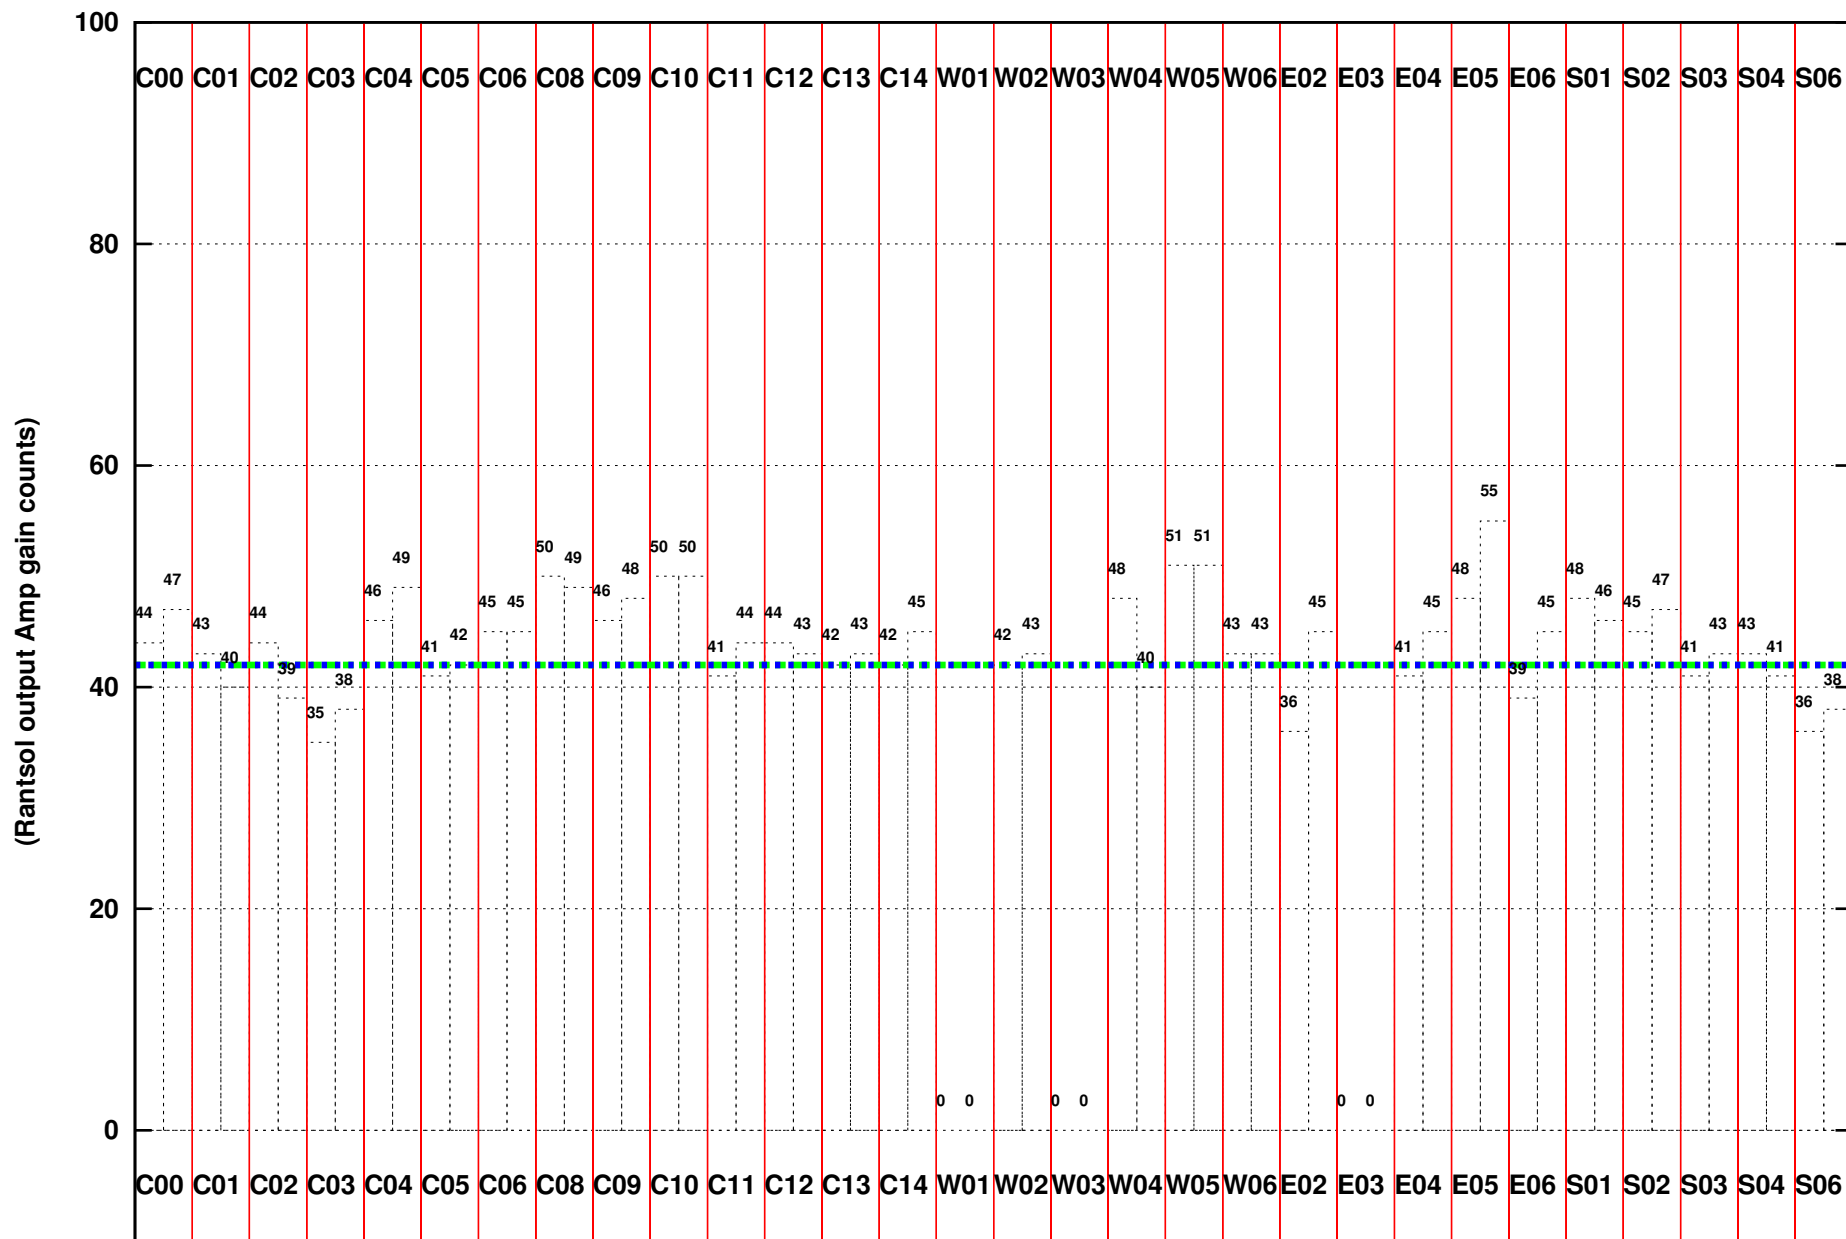

FRINGE STATUS (Rf:1454.000,1454.000 MHz., LO1:1505.000,1505.000 MHz., LO4/5:149.000,156.000 MHz.)

(File:/gsbifrddata1/16mar/31_097_16mar2017.lta, scan:0, chan:128, Src:3C147, Date:16Mar2017 18:50:12)