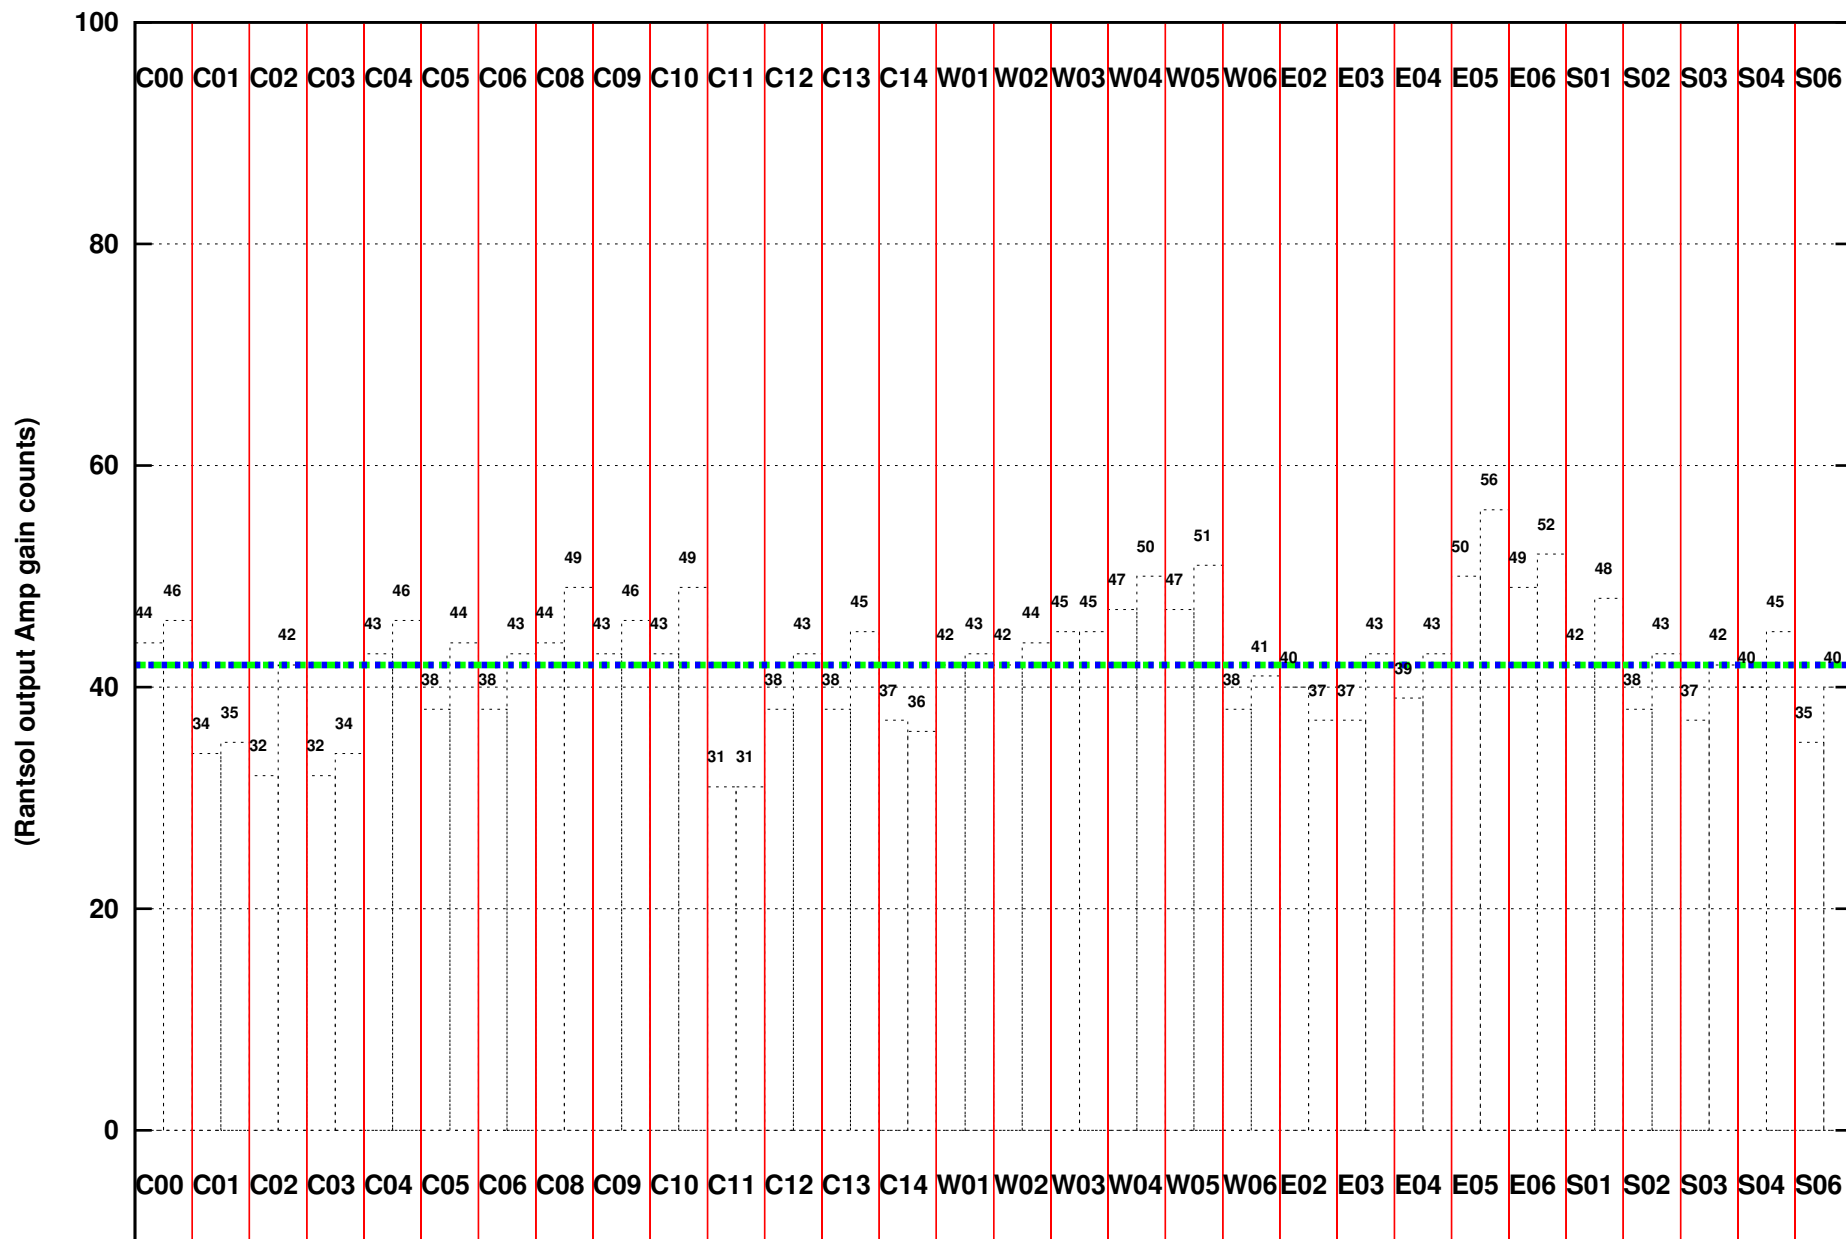

FRINGE STATUS (Rf:1371.000,1371.000 MHz., LO1:1320.000,1320.000 MHz., LO4/5:149.000,156.000 MHz.)

(File:/gsbifrddata1/26mar/31_064_26mar2017.lta, scan:0, chan:128, Src:3C286, Date:26Mar2017 20:40:06)