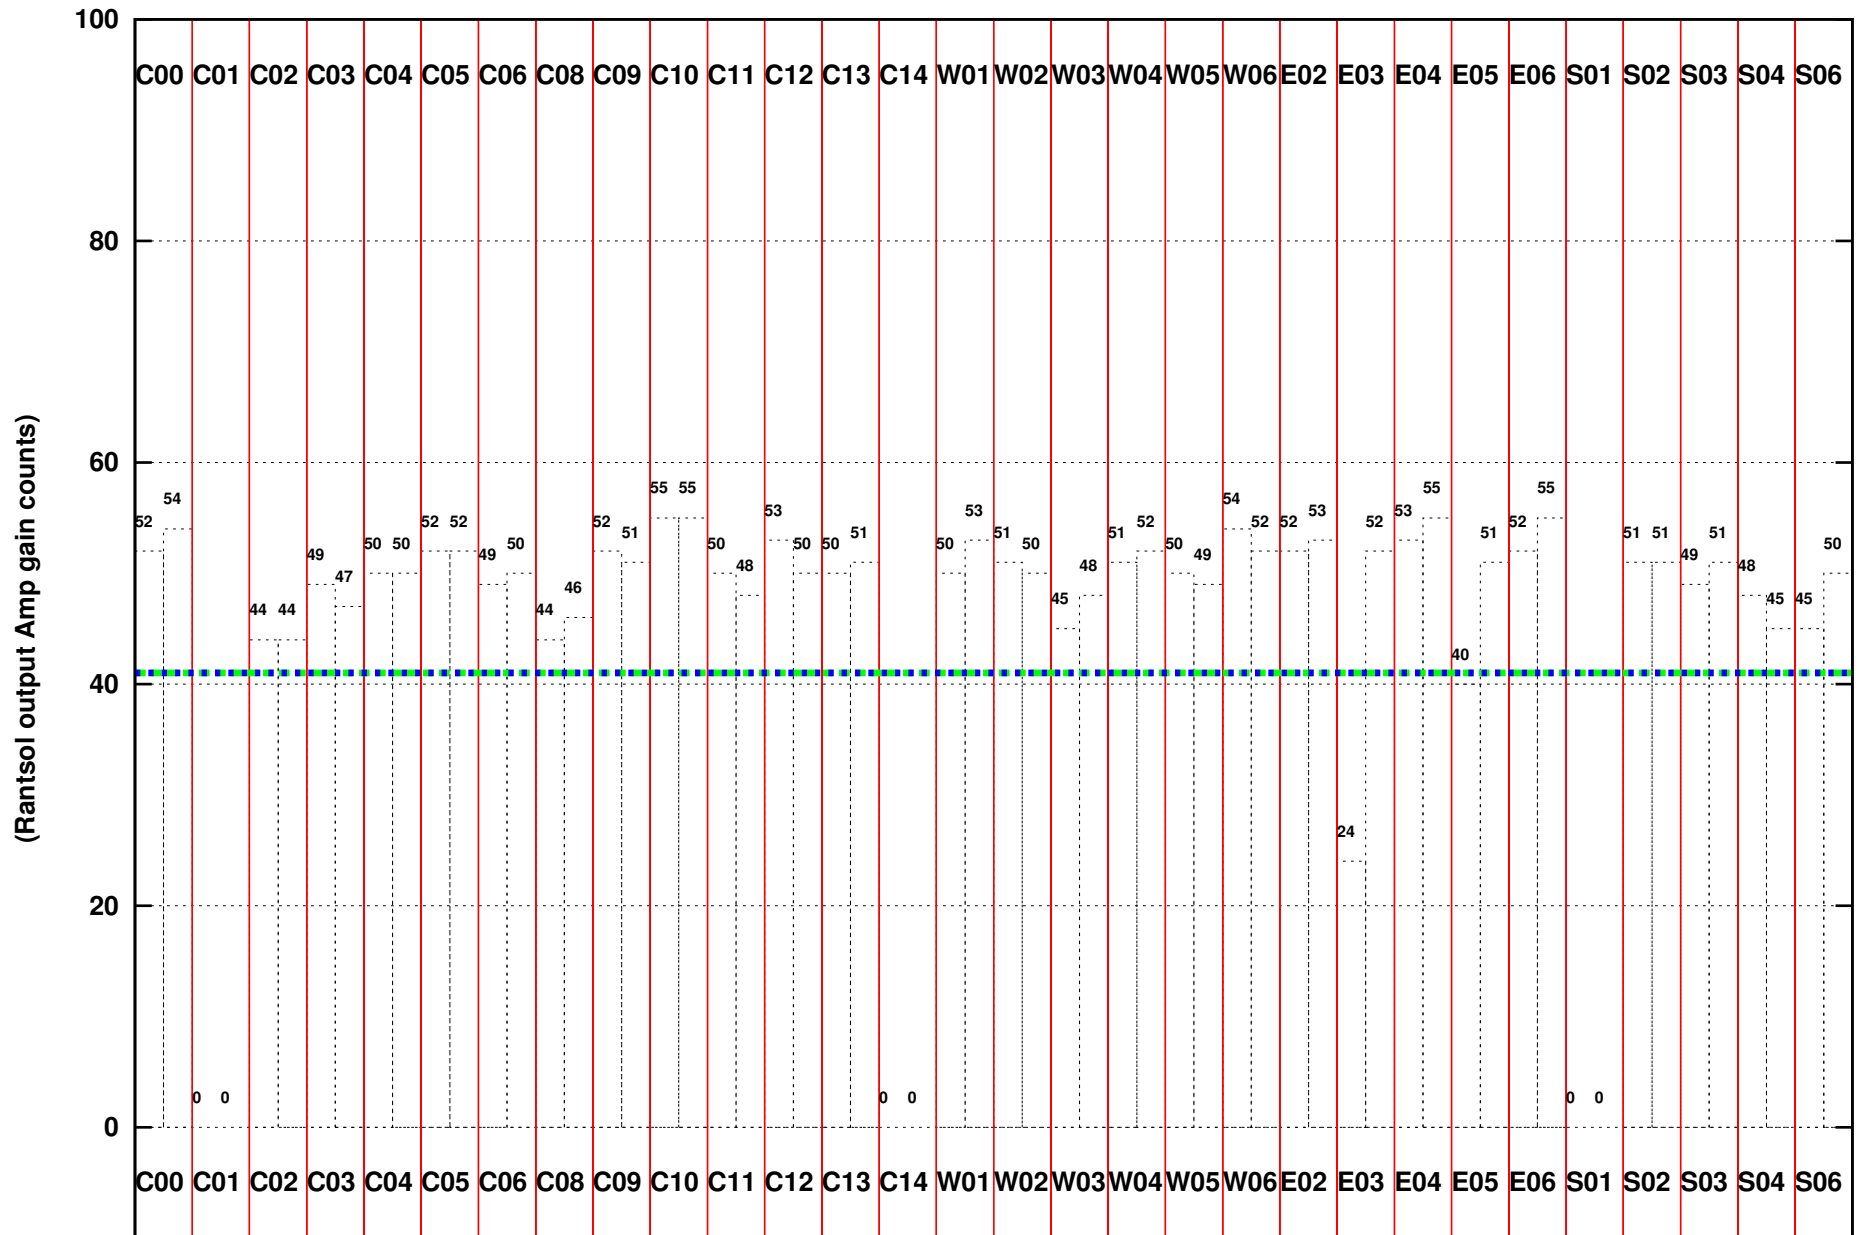

FRINGE STATUS (Rf:591.000,591.000 MHz., LO1:540.000,540.000 MHz., LO4/5:149.000,156.000 MHz.)

( File:/gsbifrdta/21apr/32\_075\_21apr2017.lta, scan:0, chan:128, Src:3C48, Date:21Apr2017 08:20:54)