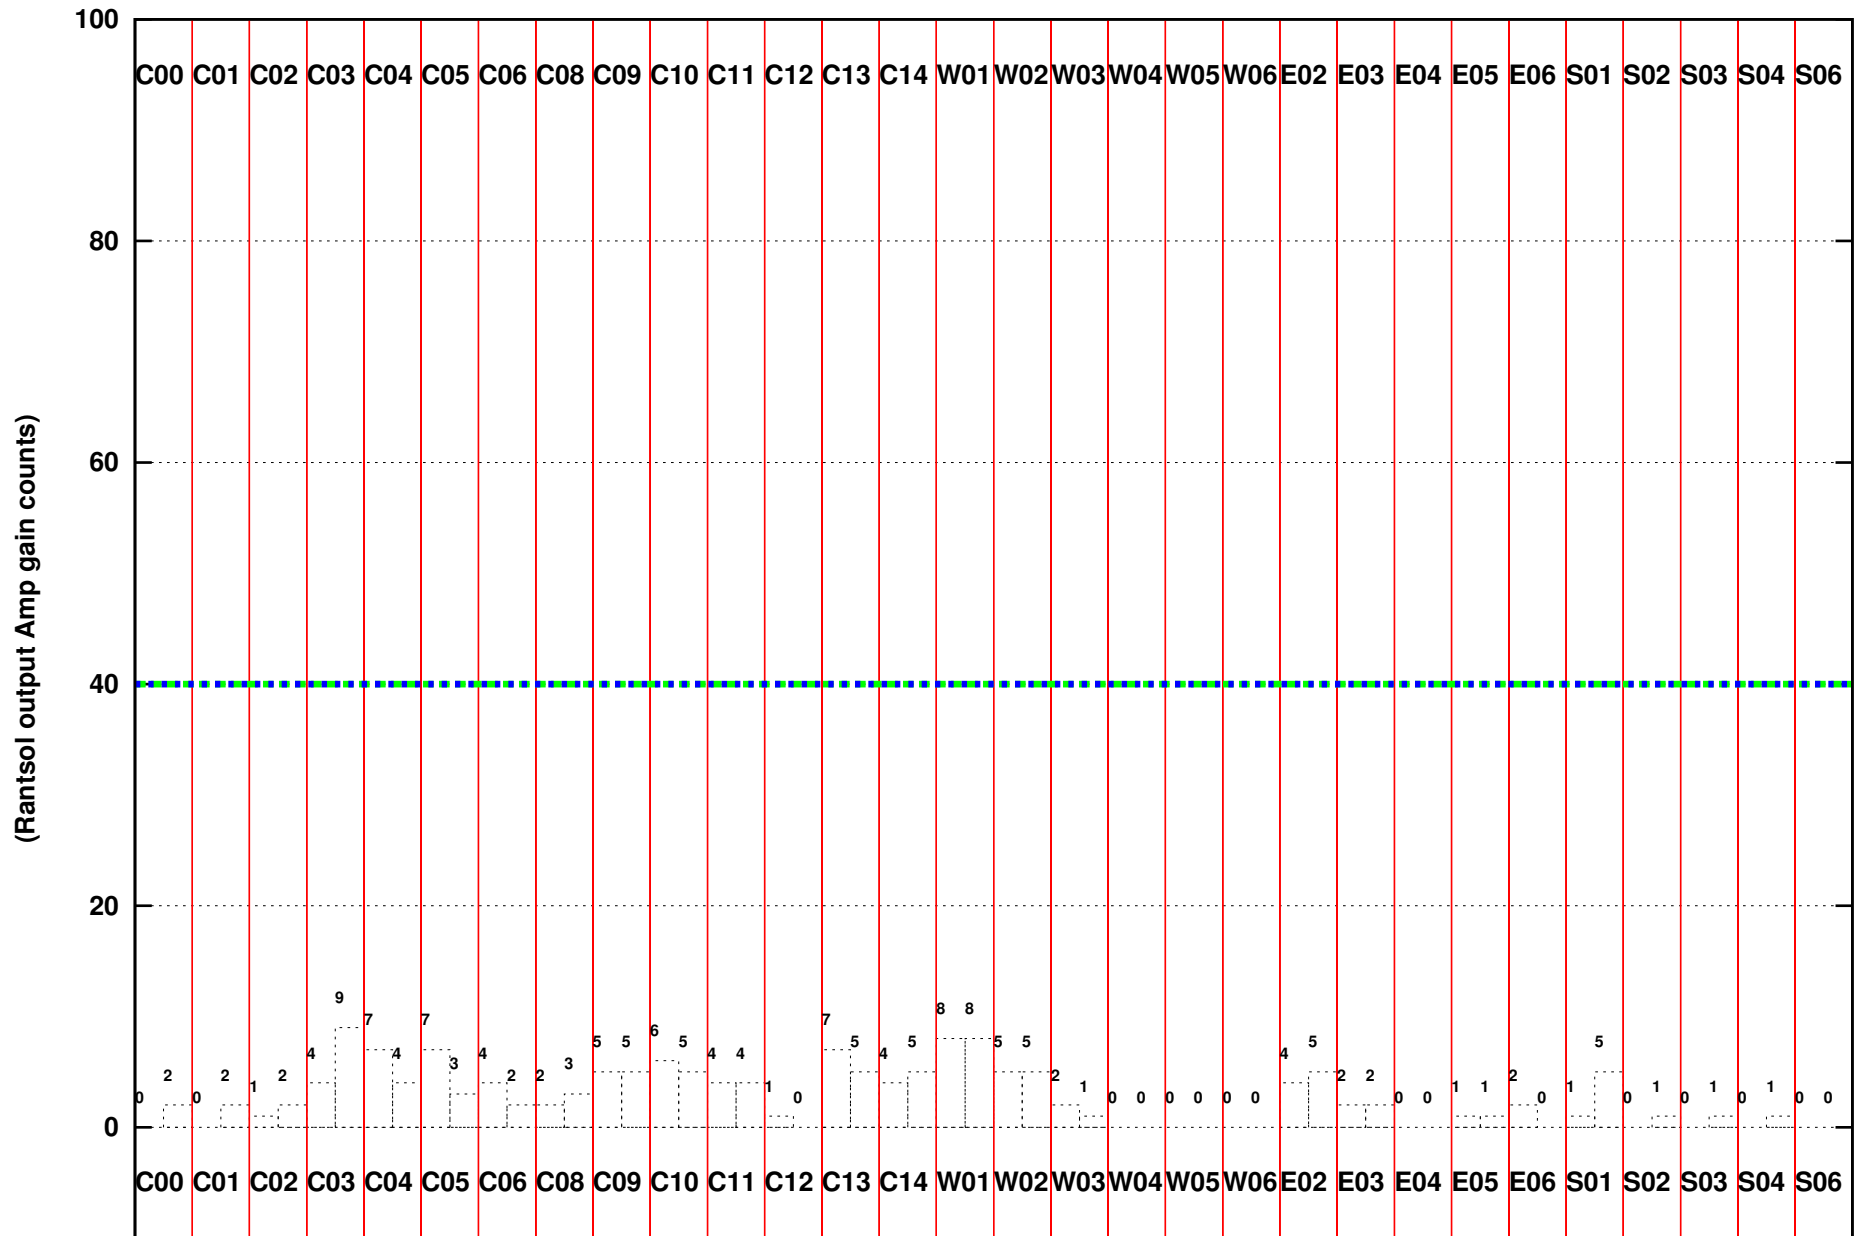

FRINGE STATUS (Rf:306.000,306.000 MHz., LO1:255.000,255.000 MHz., LO4/5:149.000,156.000 MHz.)

(File:/gsbifdata1/23apr/32_061_23apr2017.lta, scan:0, chan:128, Src:3C48, Date:23Apr2017 08:12:05)