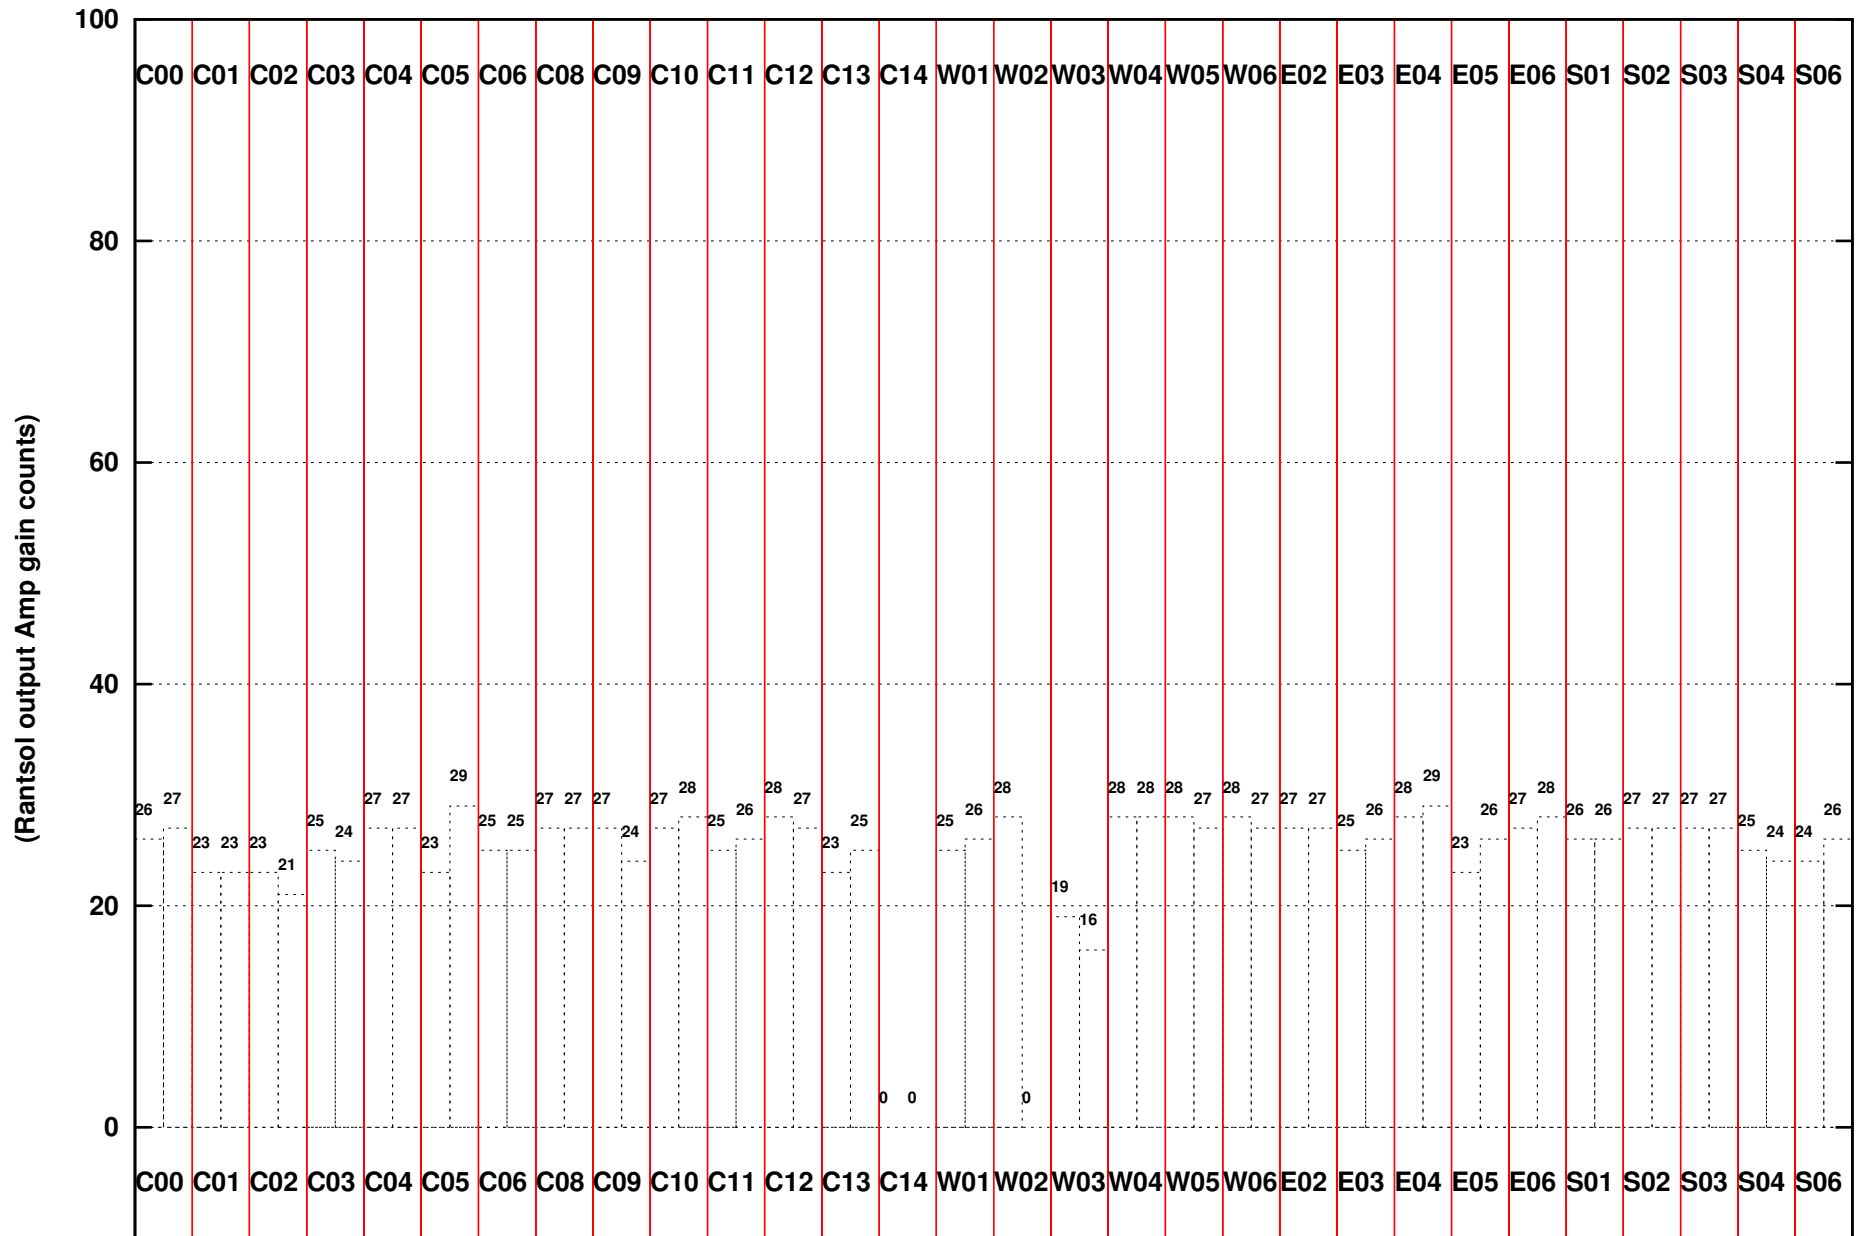

FRINGE STATUS (Rf:591.000,591.000 MHz., LO1:540.000,540.000 MHz., LO4/5:149.000,156.000 MHz.)

(File:/gsbifrddata1/21may/32_075_21may2017.lta, scan:0, chan:256, Src:1822-096, Date:21May2017 07:16:48)