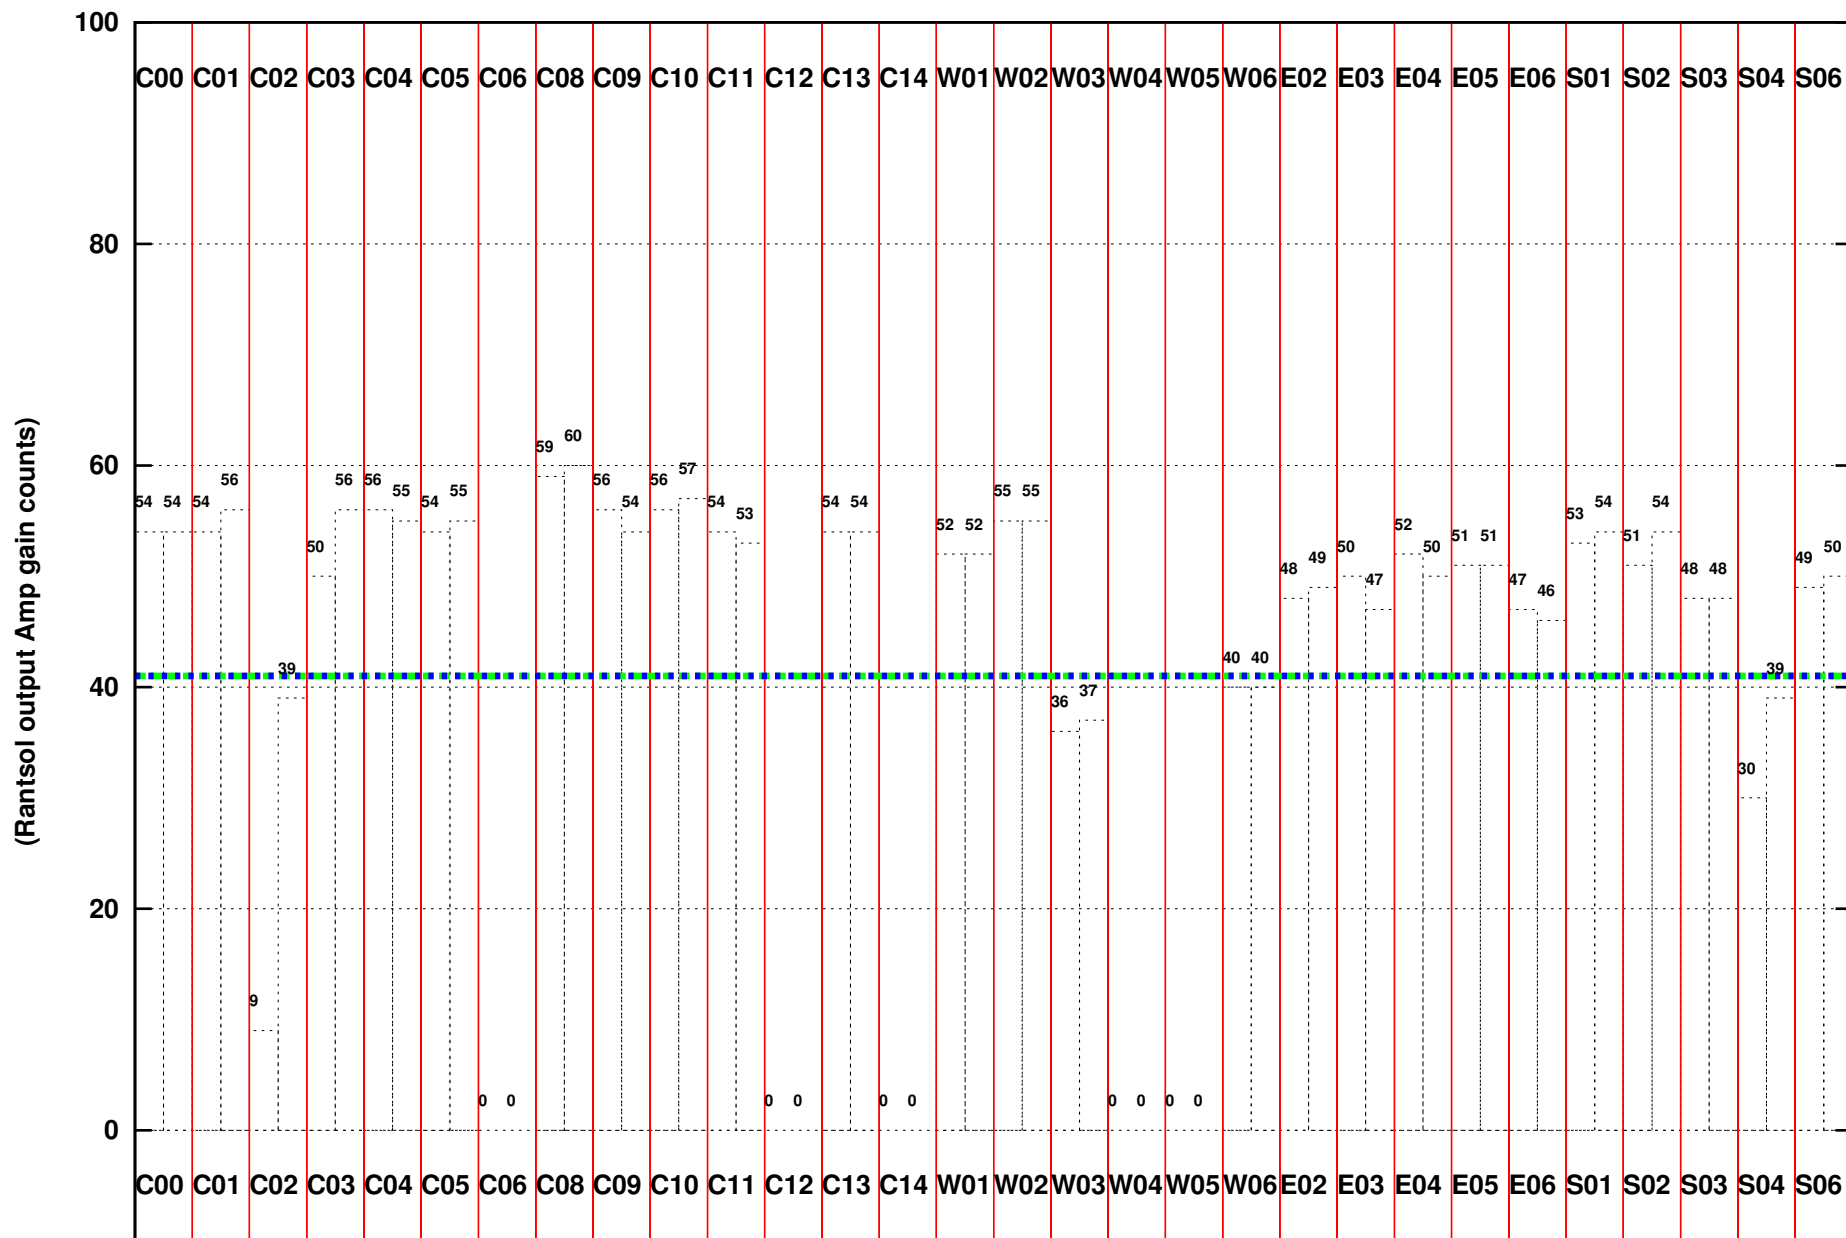

FRINGE STATUS (Rf:500.000,500.000 MHz., LO1:0.000,0.000 MHz., LO4/5:500.000,500.000 MHz.)

( File:/gwbifdata2/24may/tst1670\_24may2017\_gwb.lta, scan:0, chan:1024, Src:3C286, Date:18Nov1858 04:36:14)