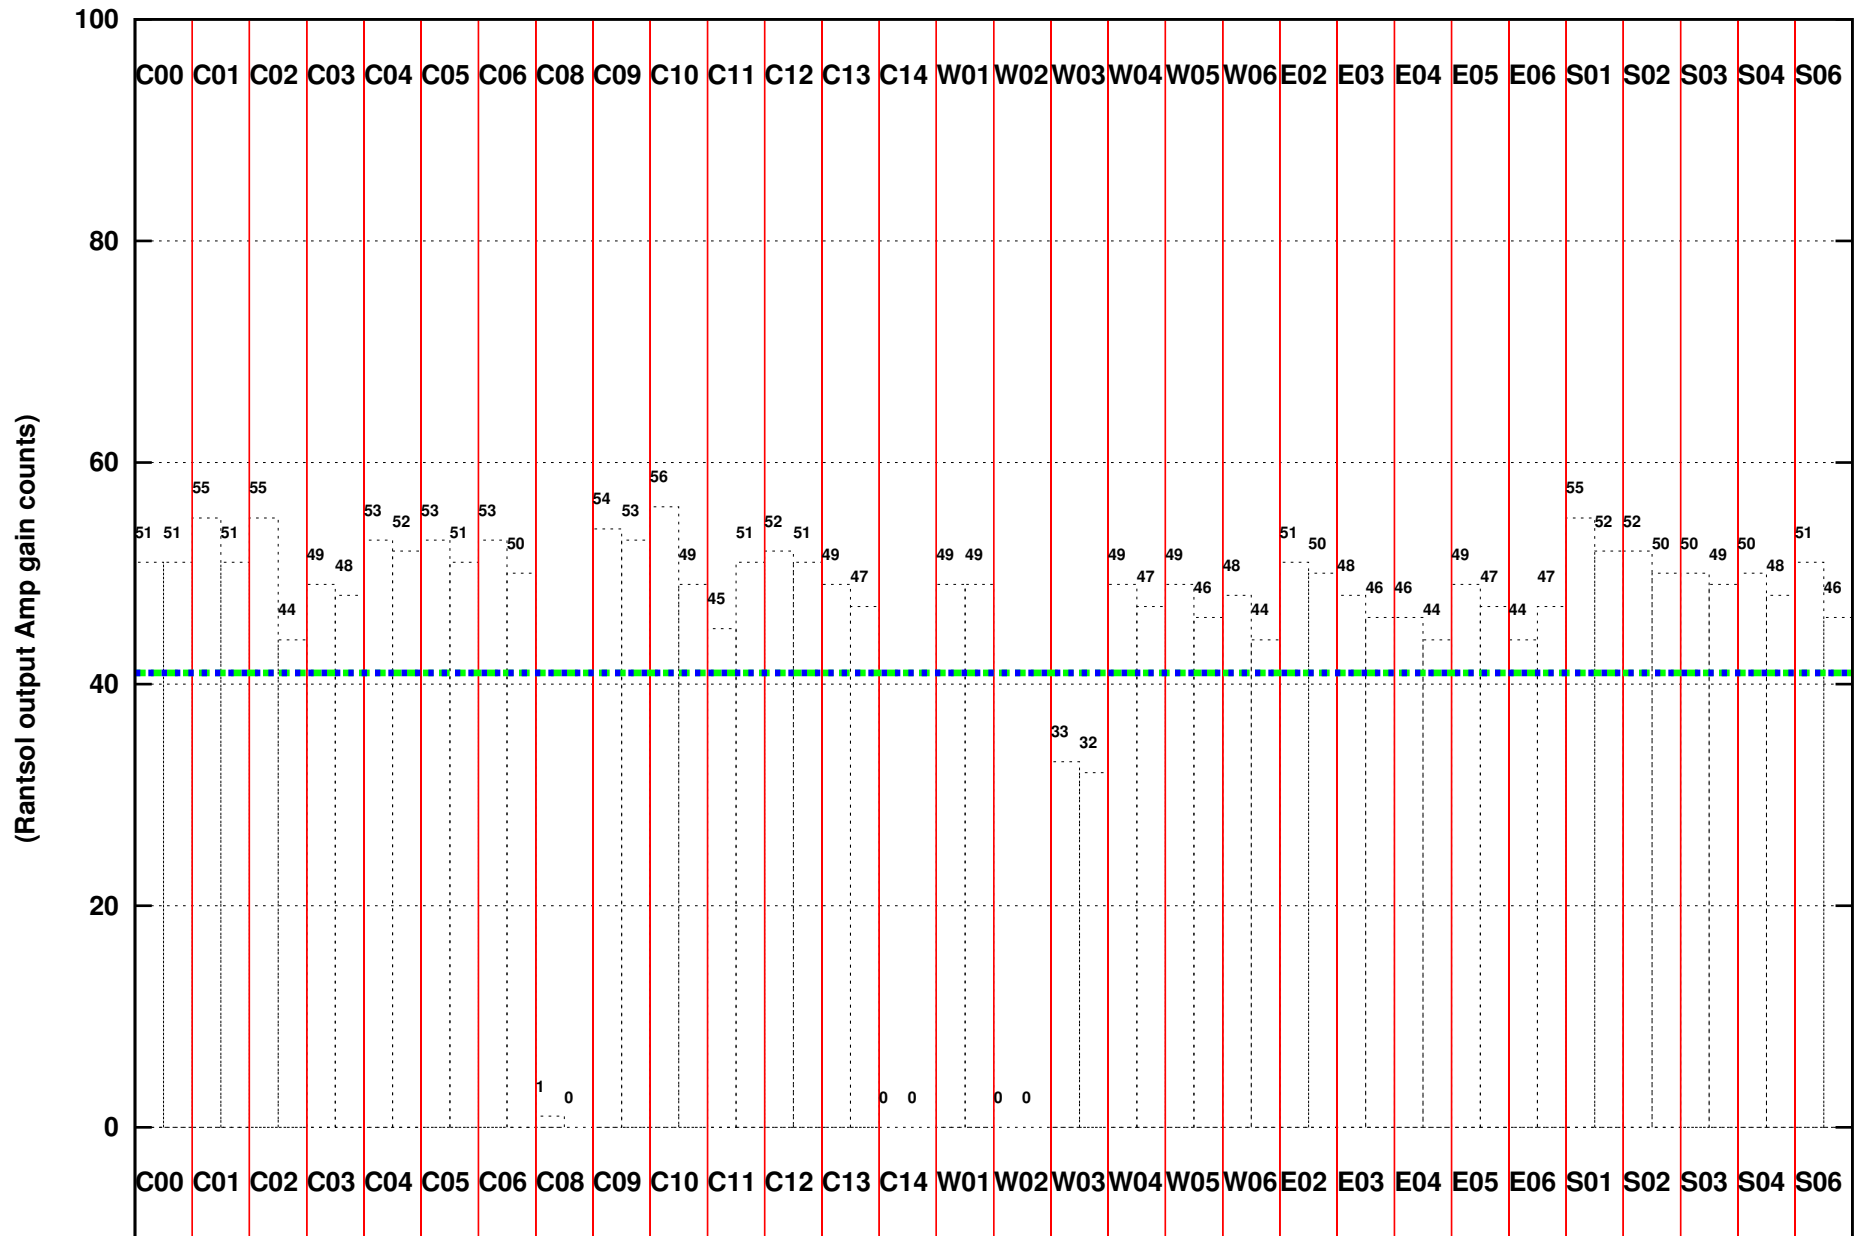

FRINGE STATUS (Rf:1000.000,1000.000 MHz., LO1:0.000,0.000 MHz., LO4/5:1000.000,1000.000 MHz.)

( File:/gwbifrddata1/29may/32\_082\_29may2017\_gwb.lta, scan:0, chan:4096, Src:3C286, Date:18Nov1858 00:43:45)