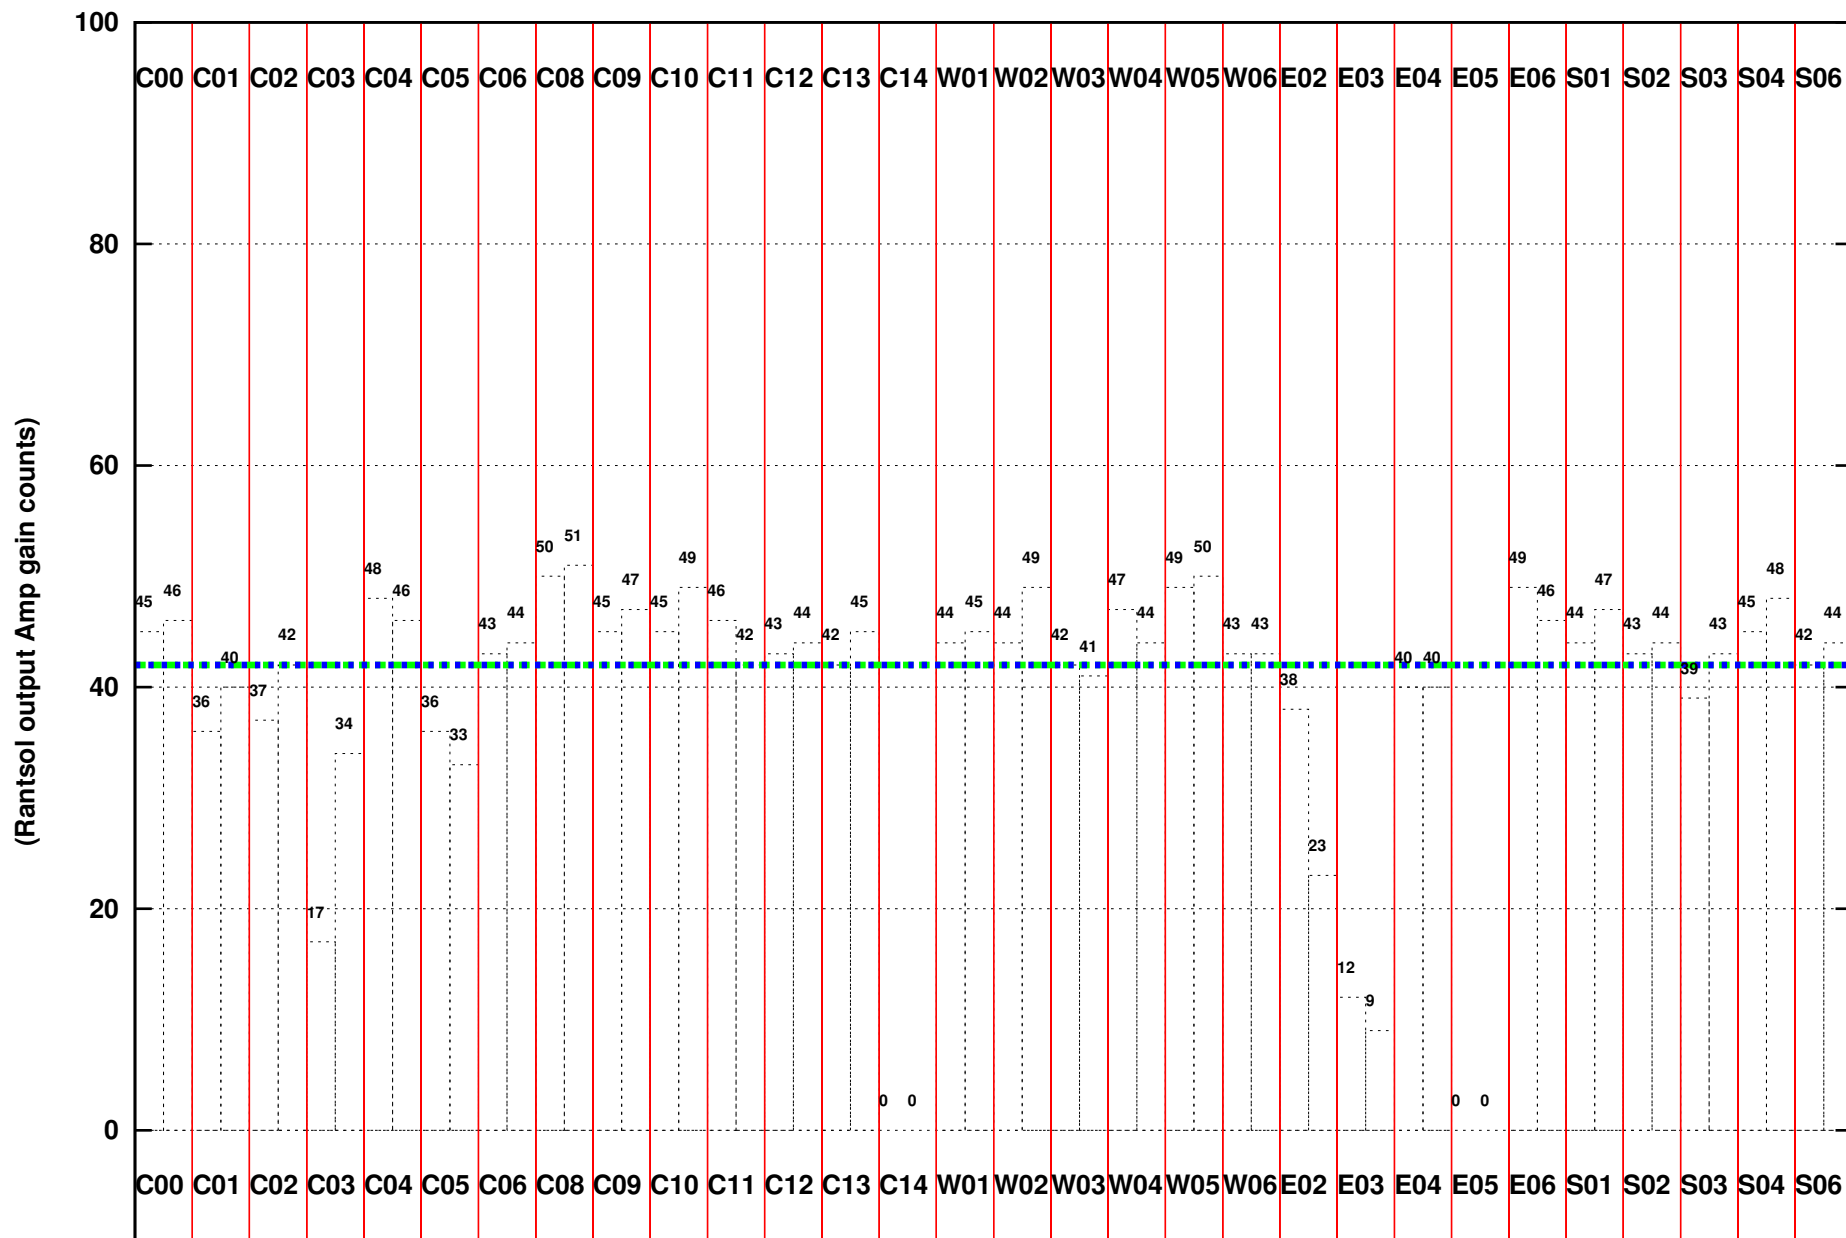

FRINGE STATUS (Rf:1414.717,1414.717 MHz., LO1:1345.000,1345.000 MHz., LO4/5:130.283,174.717 MHz.)

(File:/gsbifrddata1/10jun/32_073_10jun2017.lta, scan:0, chan:256, Src:3C147, Date:10Jun2017 15:17:55)