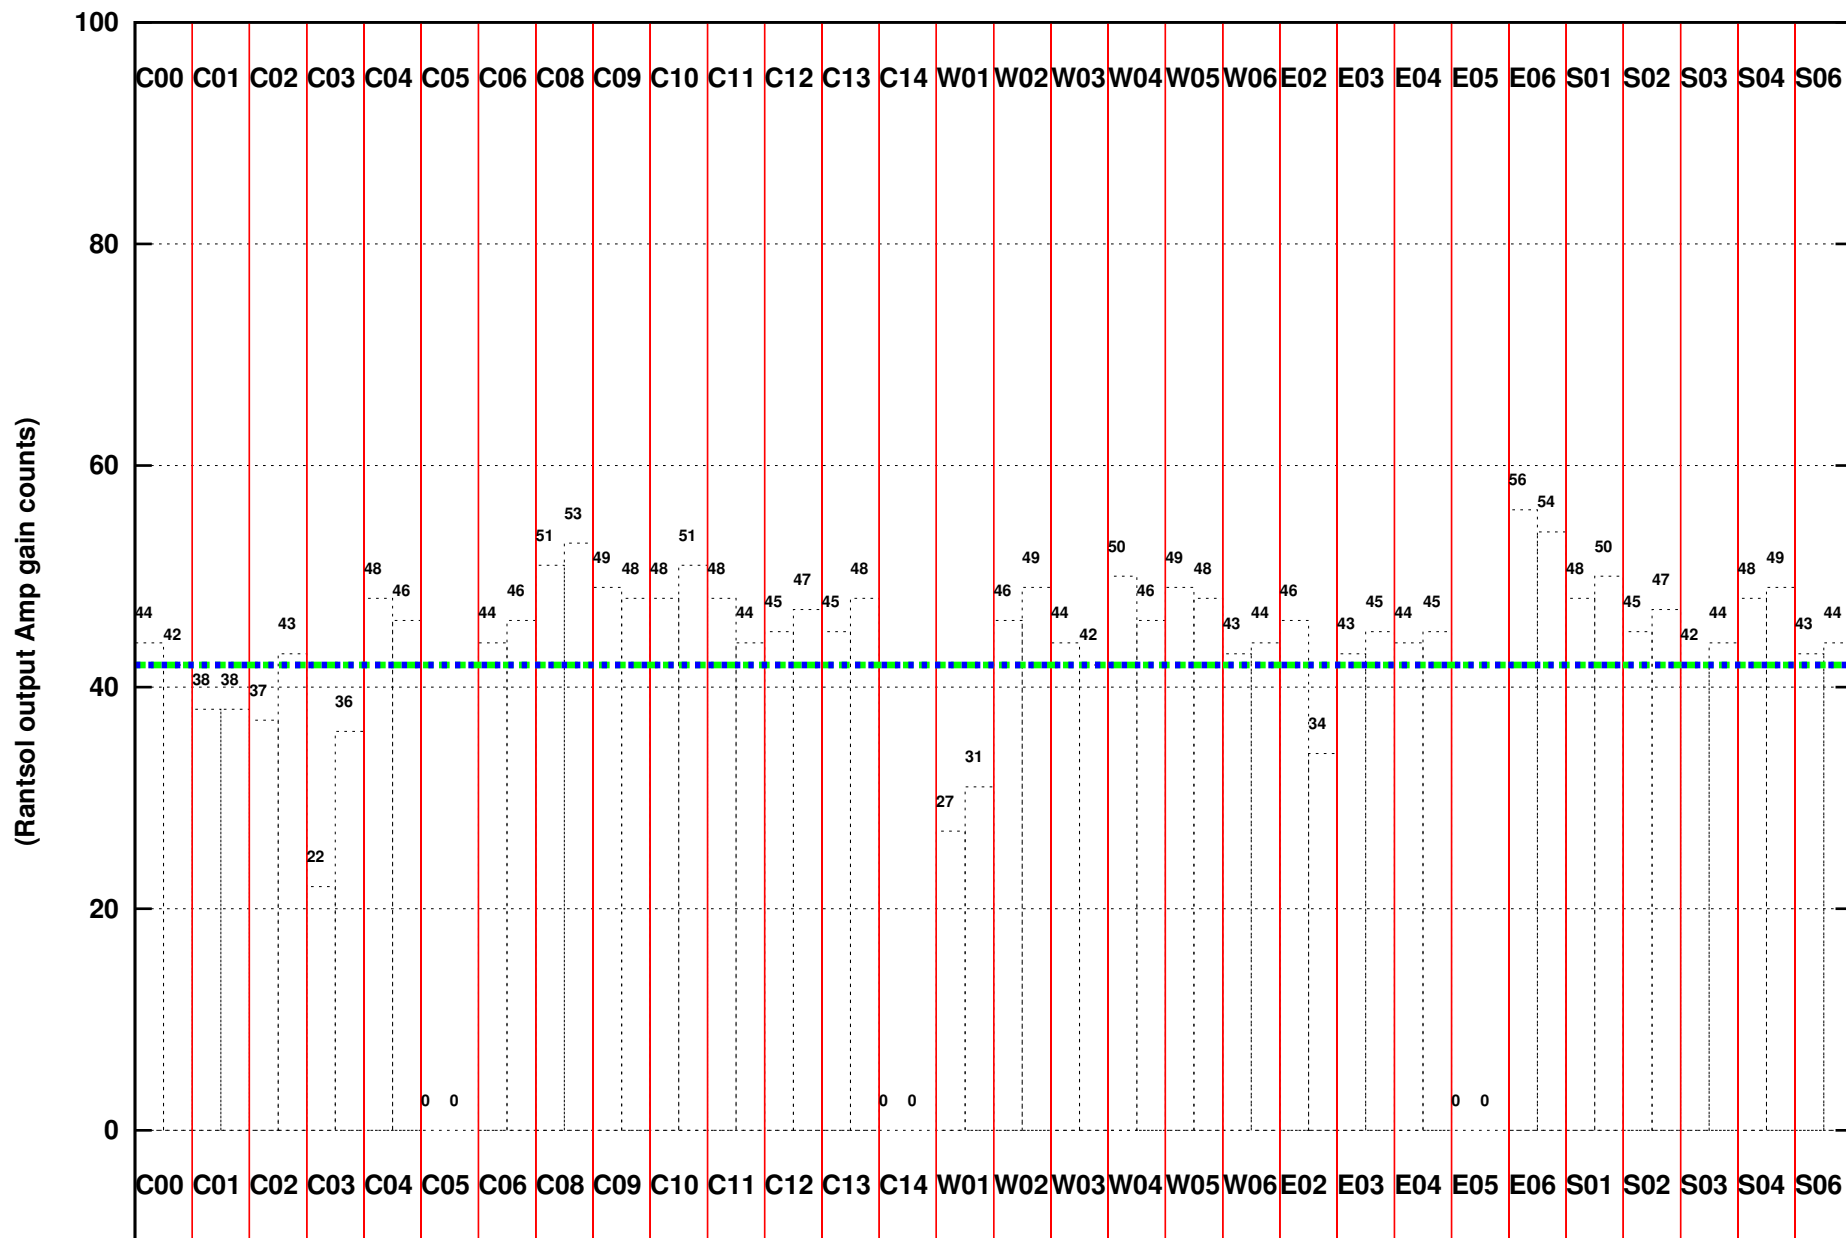

FRINGE STATUS (Rf:1387.000,1387.000 MHz., LO1:1325.000,1325.000 MHz., LO4/5:138.000,167.000 MHz.)

( File:/gsbifrdta1/11jun/32\_023\_11jun2017.lta, scan:0, chan:256, Src:3C48, Date:11Jun2017 05:16:20)