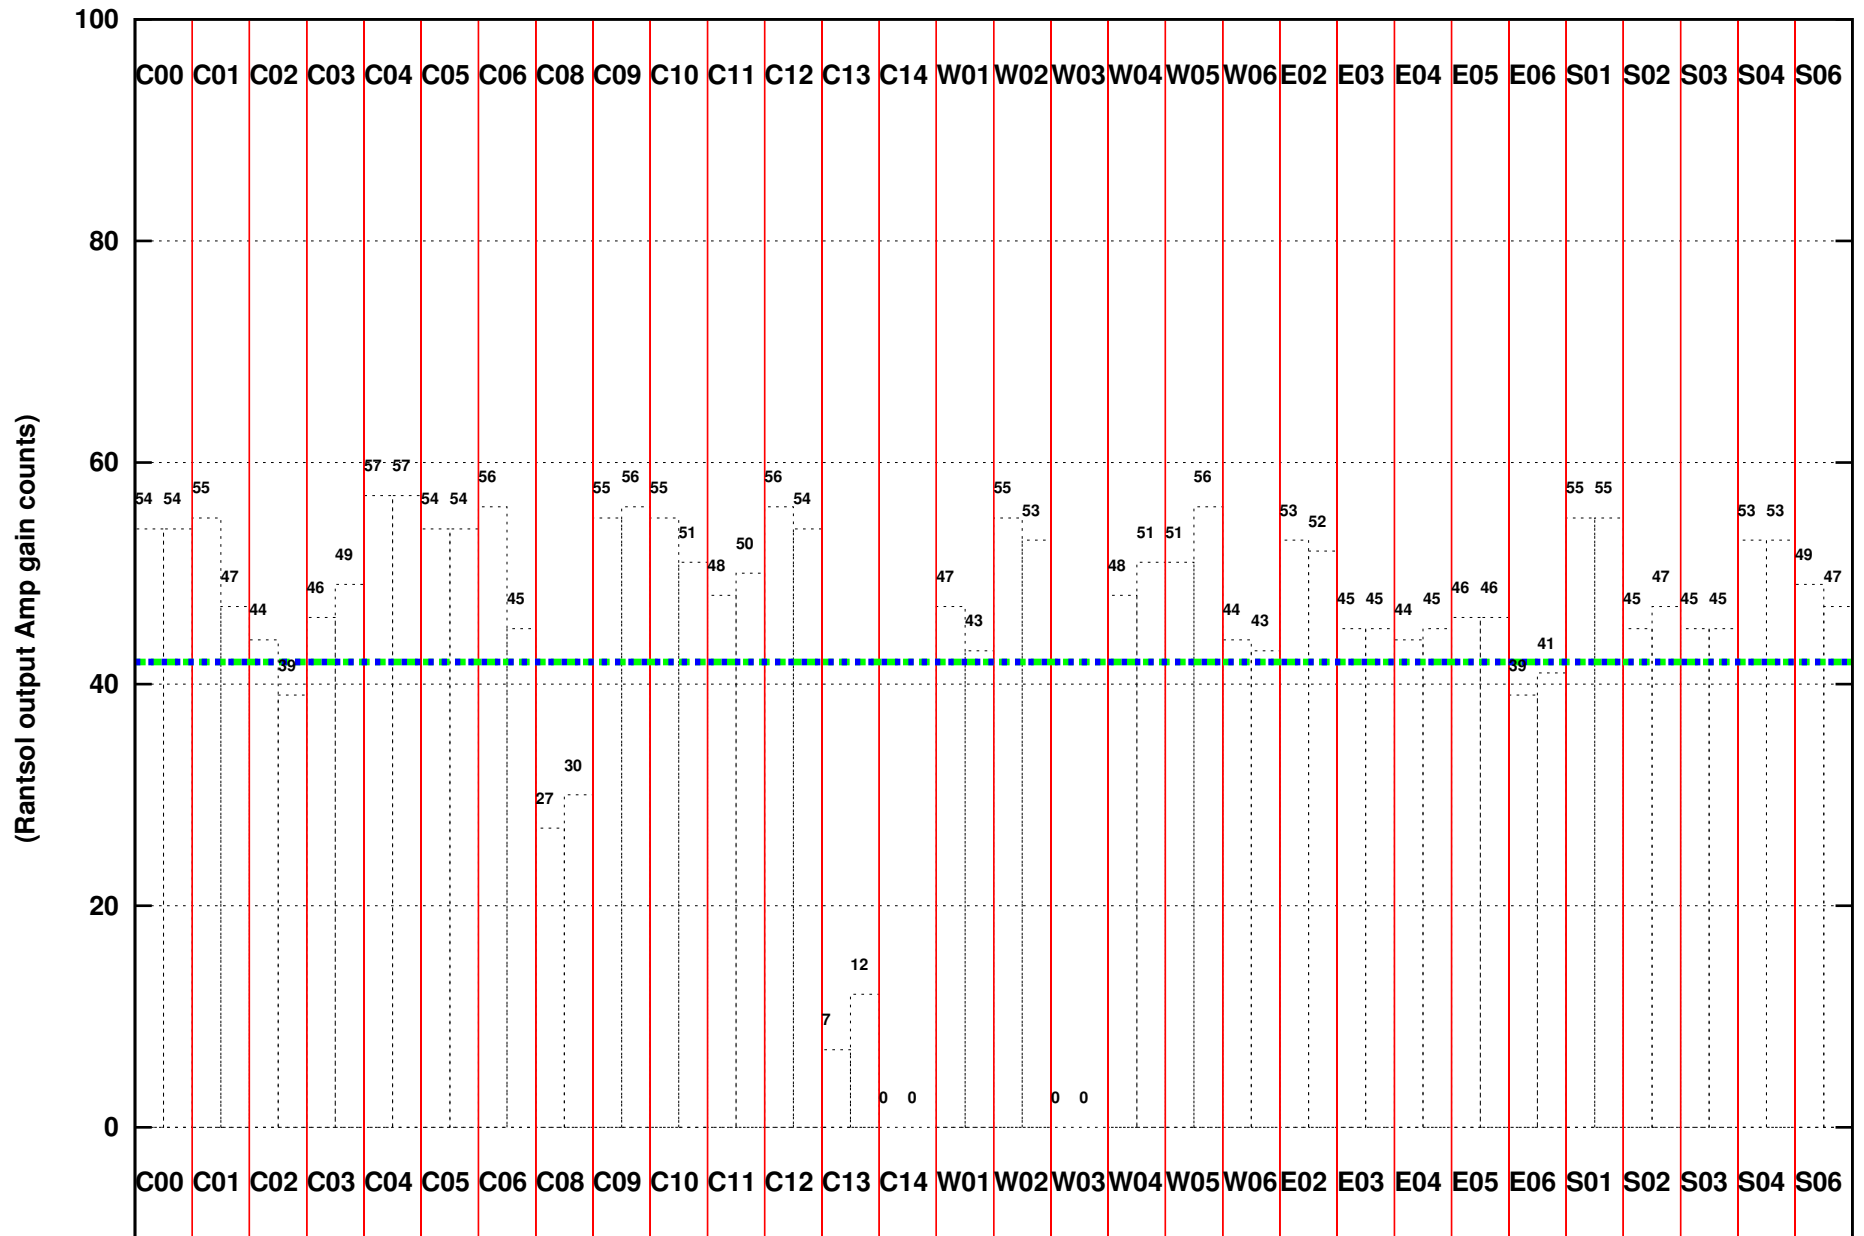

FRINGE STATUS (Rf:1450.000,1450.000 MHz., LO1:0.000,0.000 MHz., LO4/5:1450.000,1450.000 MHz.)

(File:/gwbifrddata2/17jun/32_084_17jun2017.lta, scan:0, chan:2048, Src:3C48, Date:17Jun2017 05:10:33)