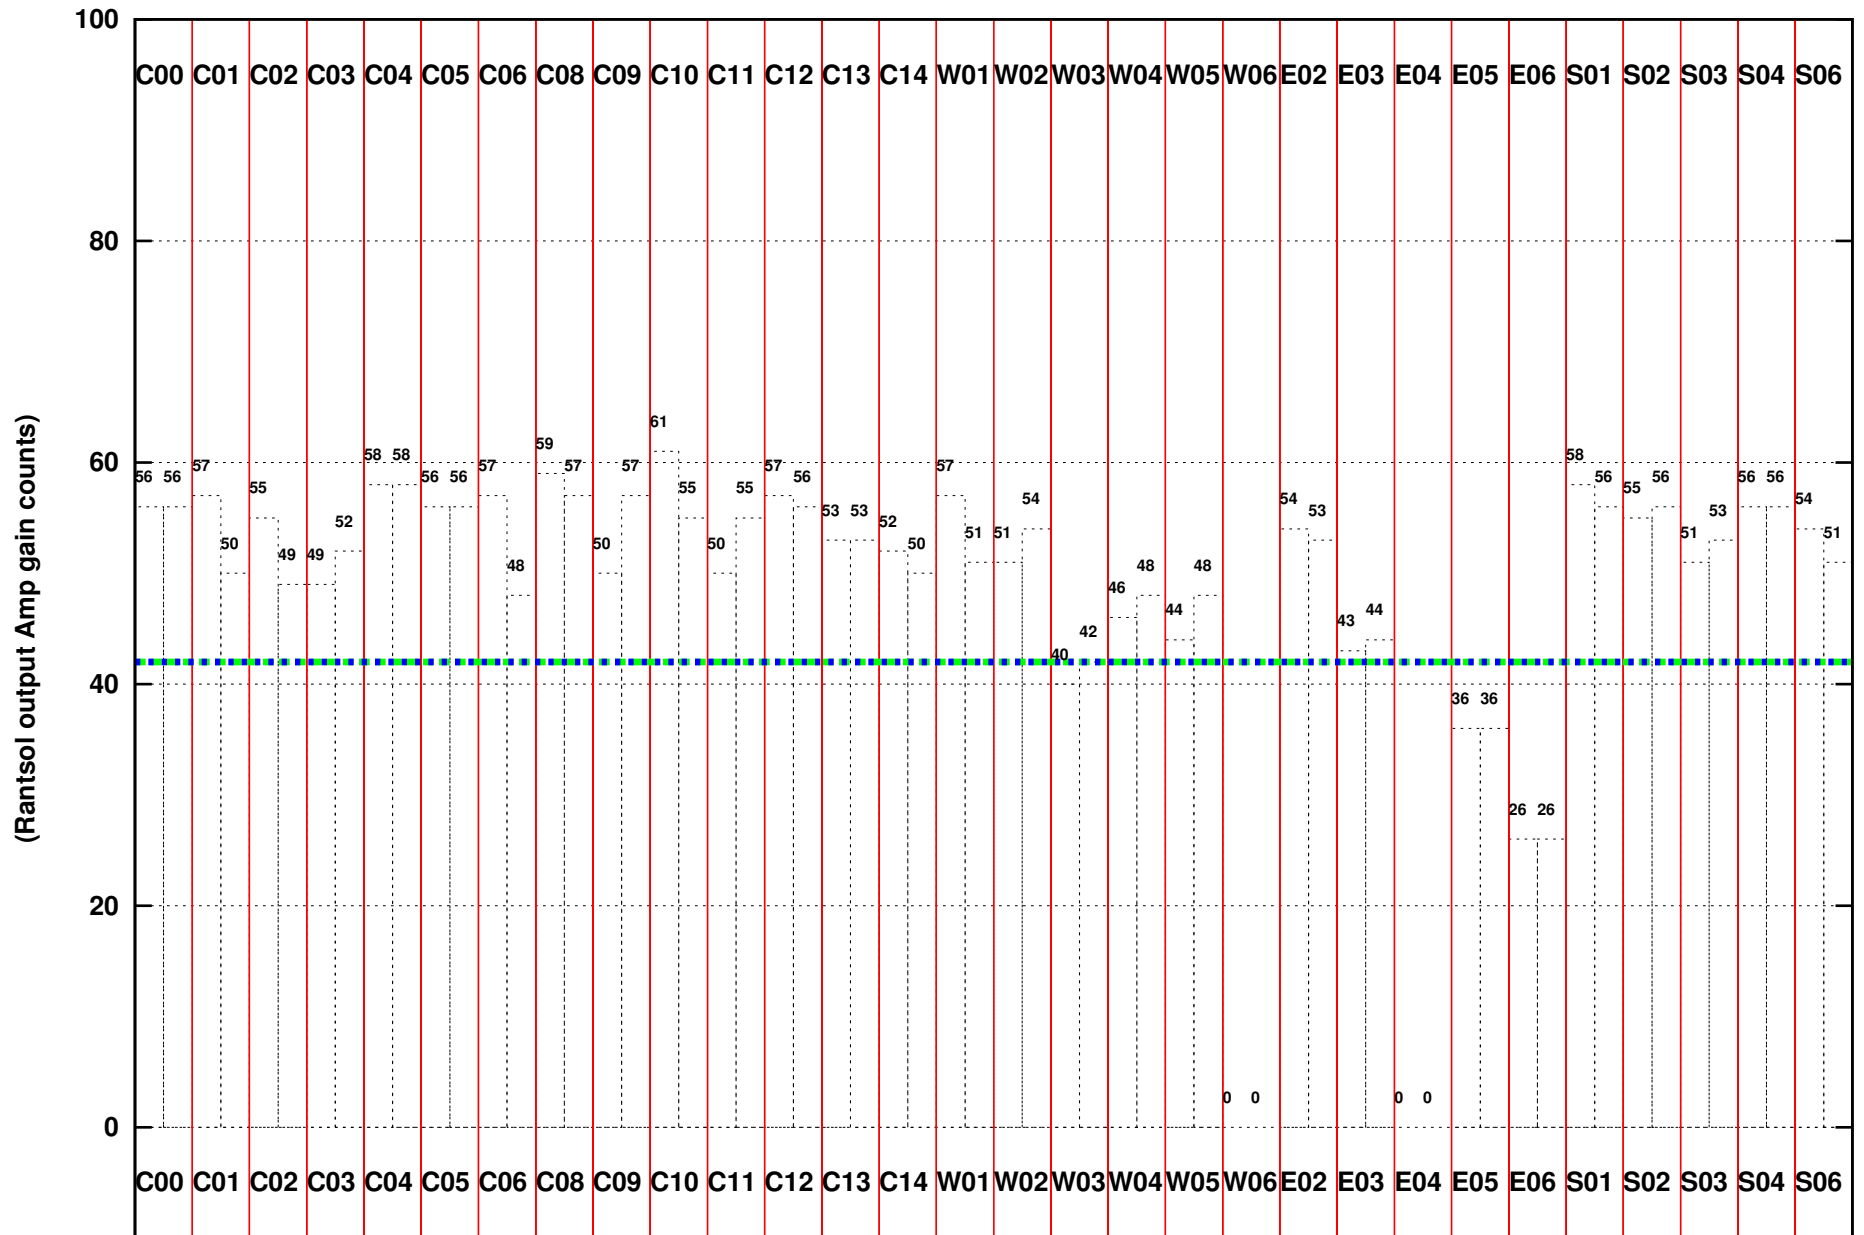

FRINGE STATUS (Rf:1450.000,1450.000 MHz., LO1:0.000,0.000 MHz., LO4/5:1450.000,1450.000 MHz.)

(File:/gwbifrddata2/18jun/32_087_18jun2017_gwb.lta, scan:0, chan:4096, Src:3C48, Date:18Jun2017 06:51:56)