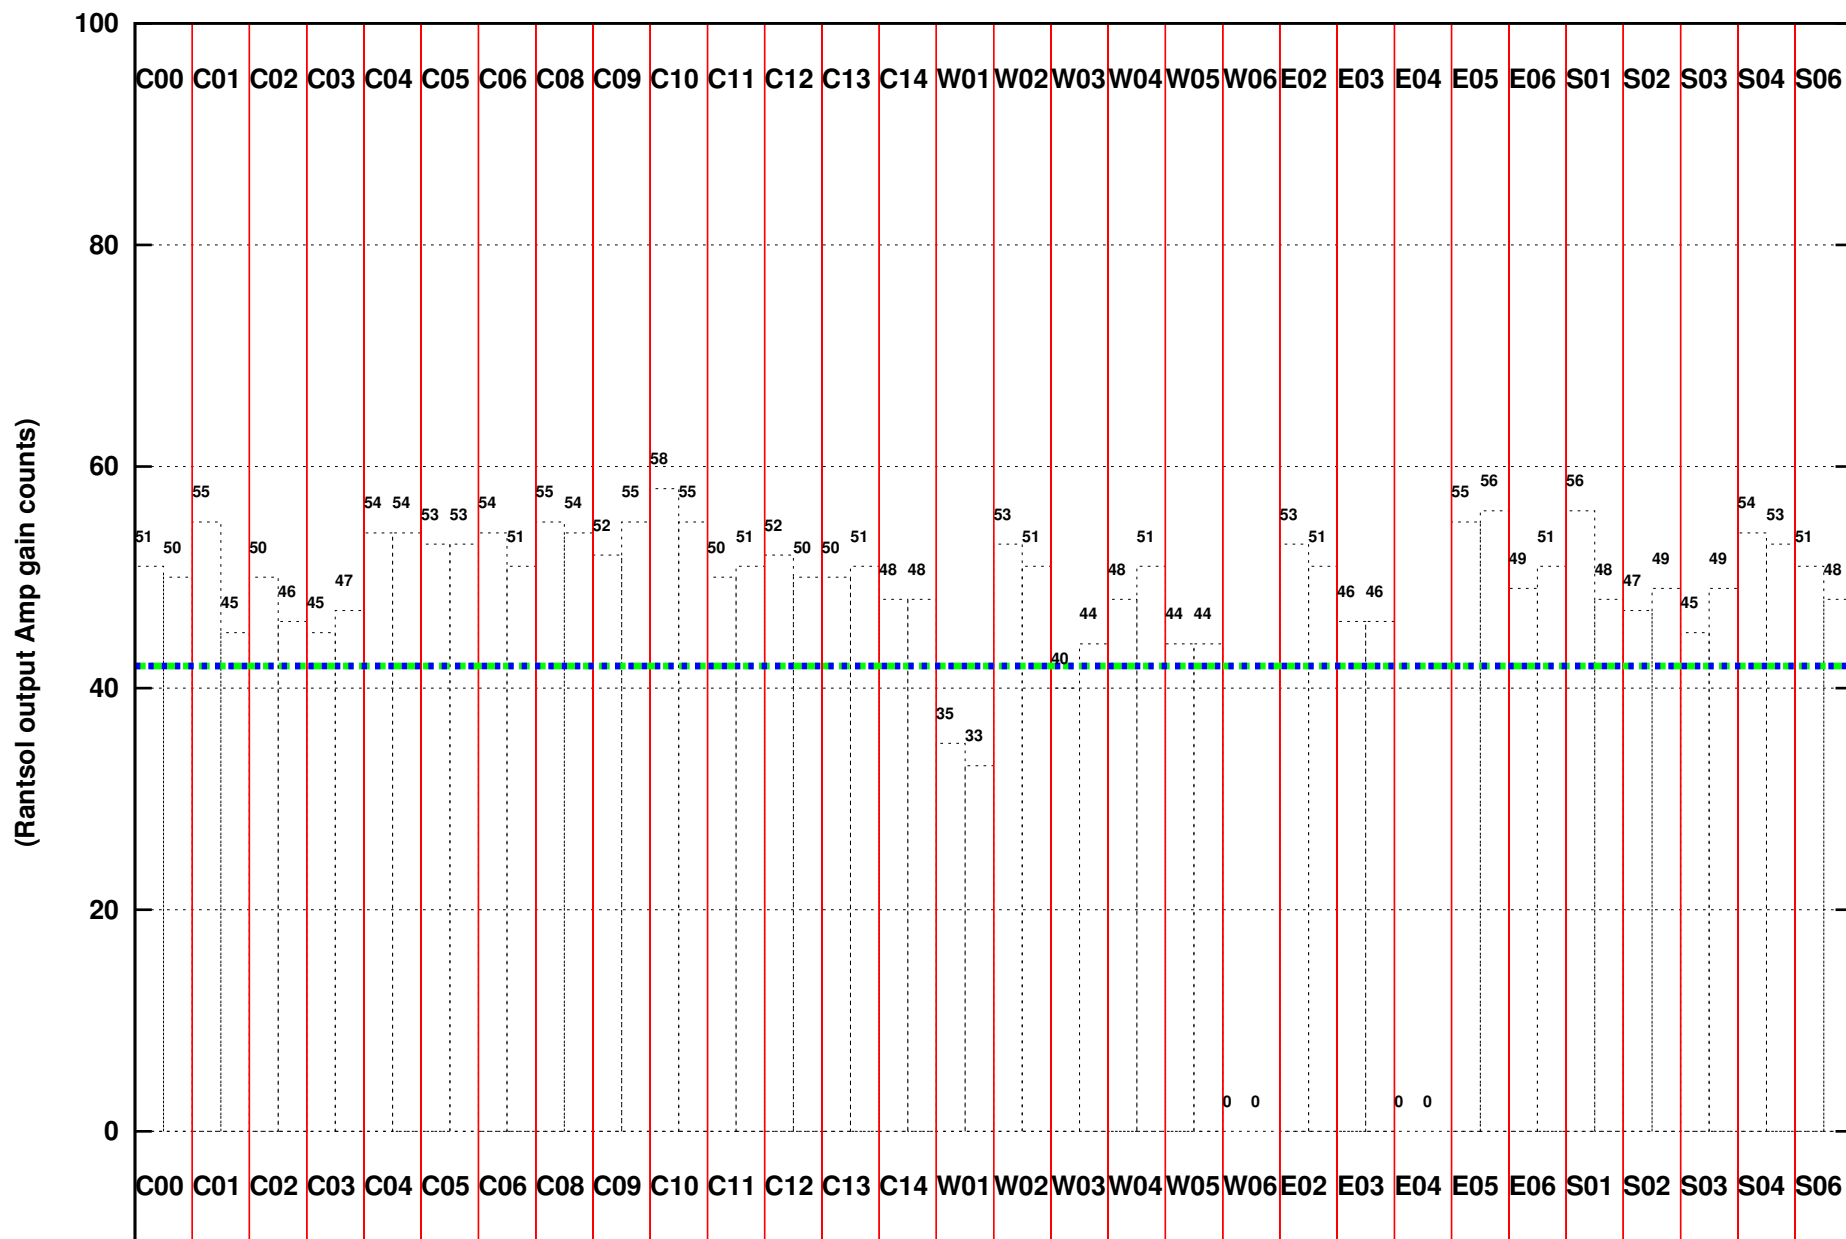

FRINGE STATUS (Rf:1450.000,1450.000 MHz., LO1:0.000,0.000 MHz., LO4/5:1450.000,1450.000 MHz.)

( File:/gwbifrddata2/18jun/32\_091\_18jun2017\_gwb.lta, scan:0, chan:4096, Src:3C48, Date:18Jun2017 09:16:14)