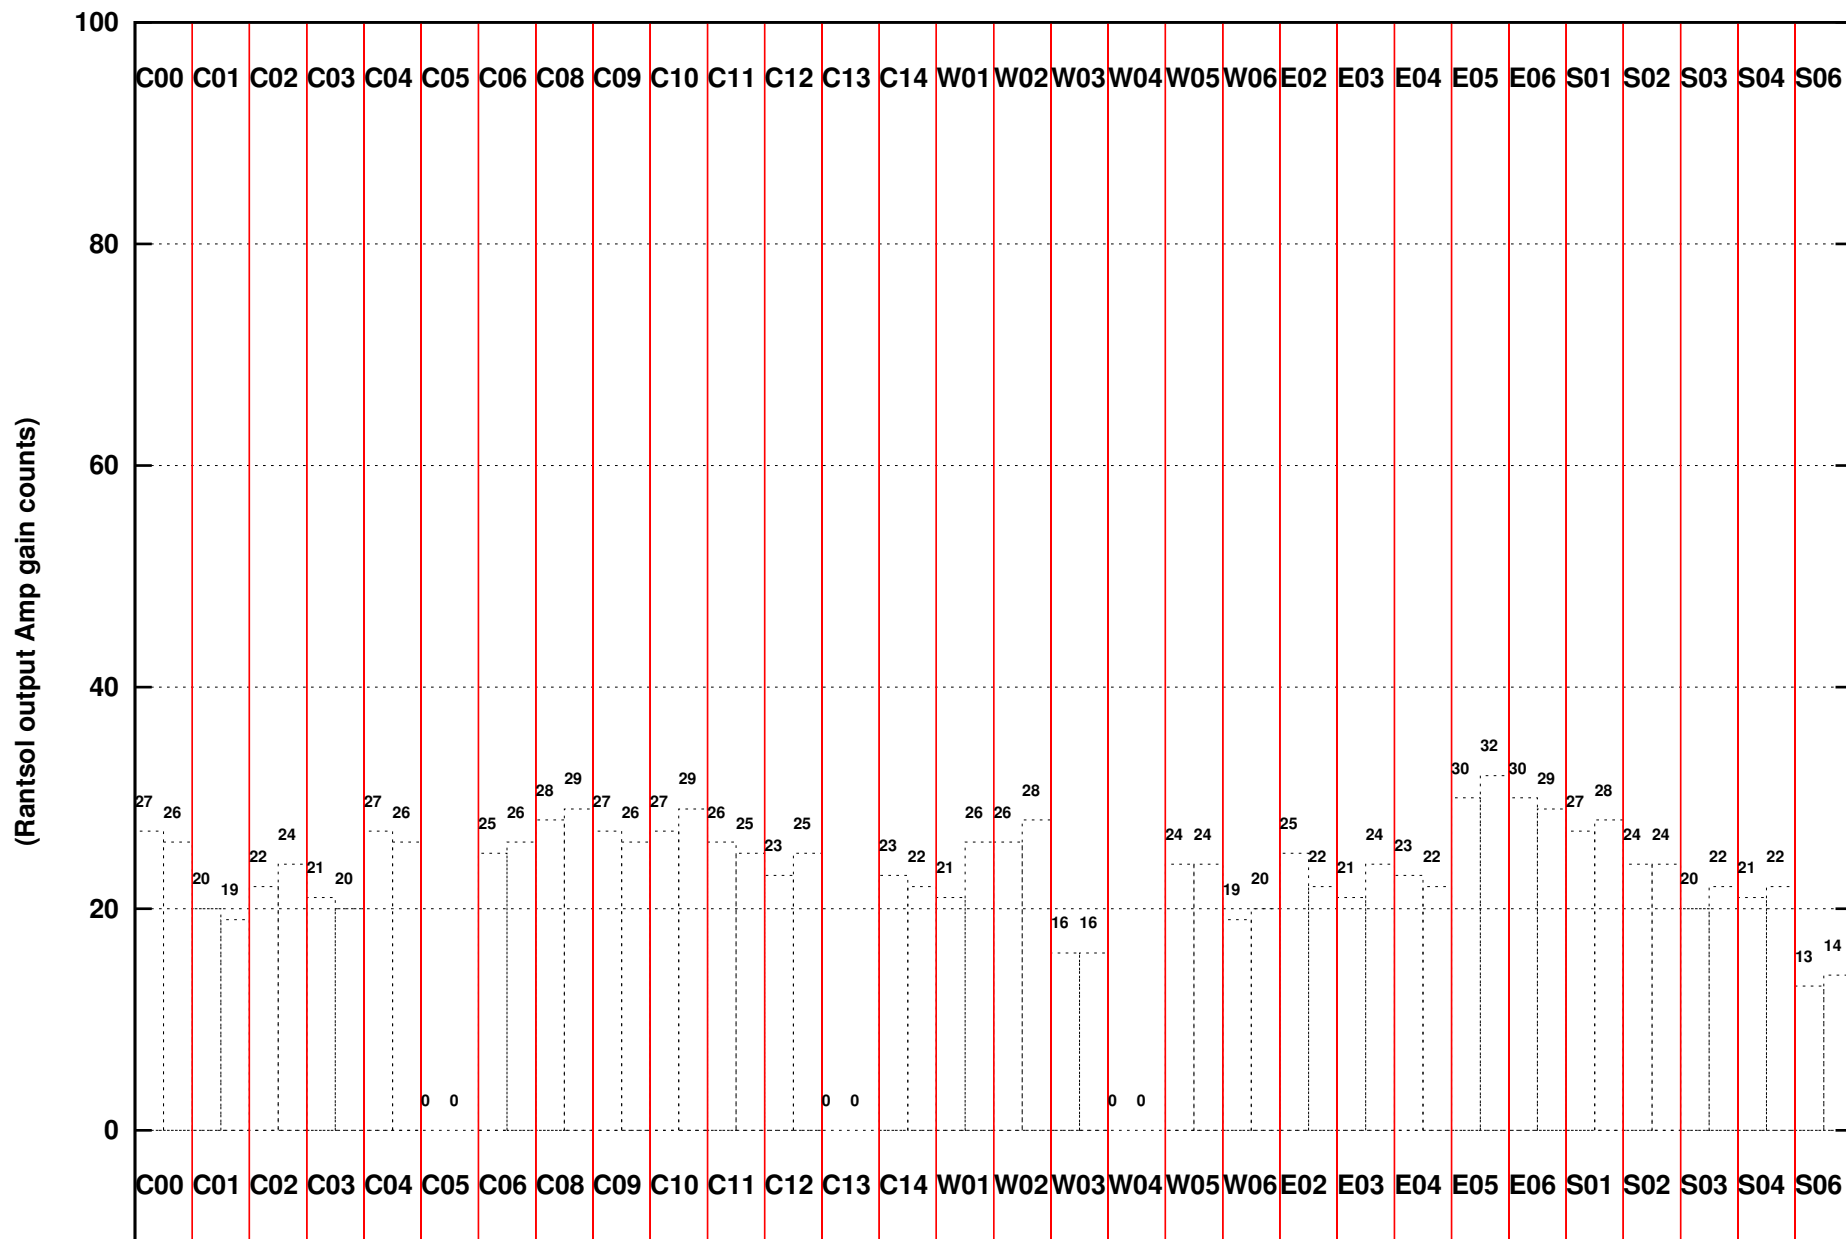

FRINGE STATUS (Rf:1371.000,1371.000 MHz., LO1:1320.000,1320.000 MHz., LO4/5:149.000,156.000 MHz.)

(File:/gsbifrddata1/25jun/ddtb277_24jun2017_1390.lta, scan:0, chan:128, Src:3C468.1, Date:25Jun2017 02:09:08)