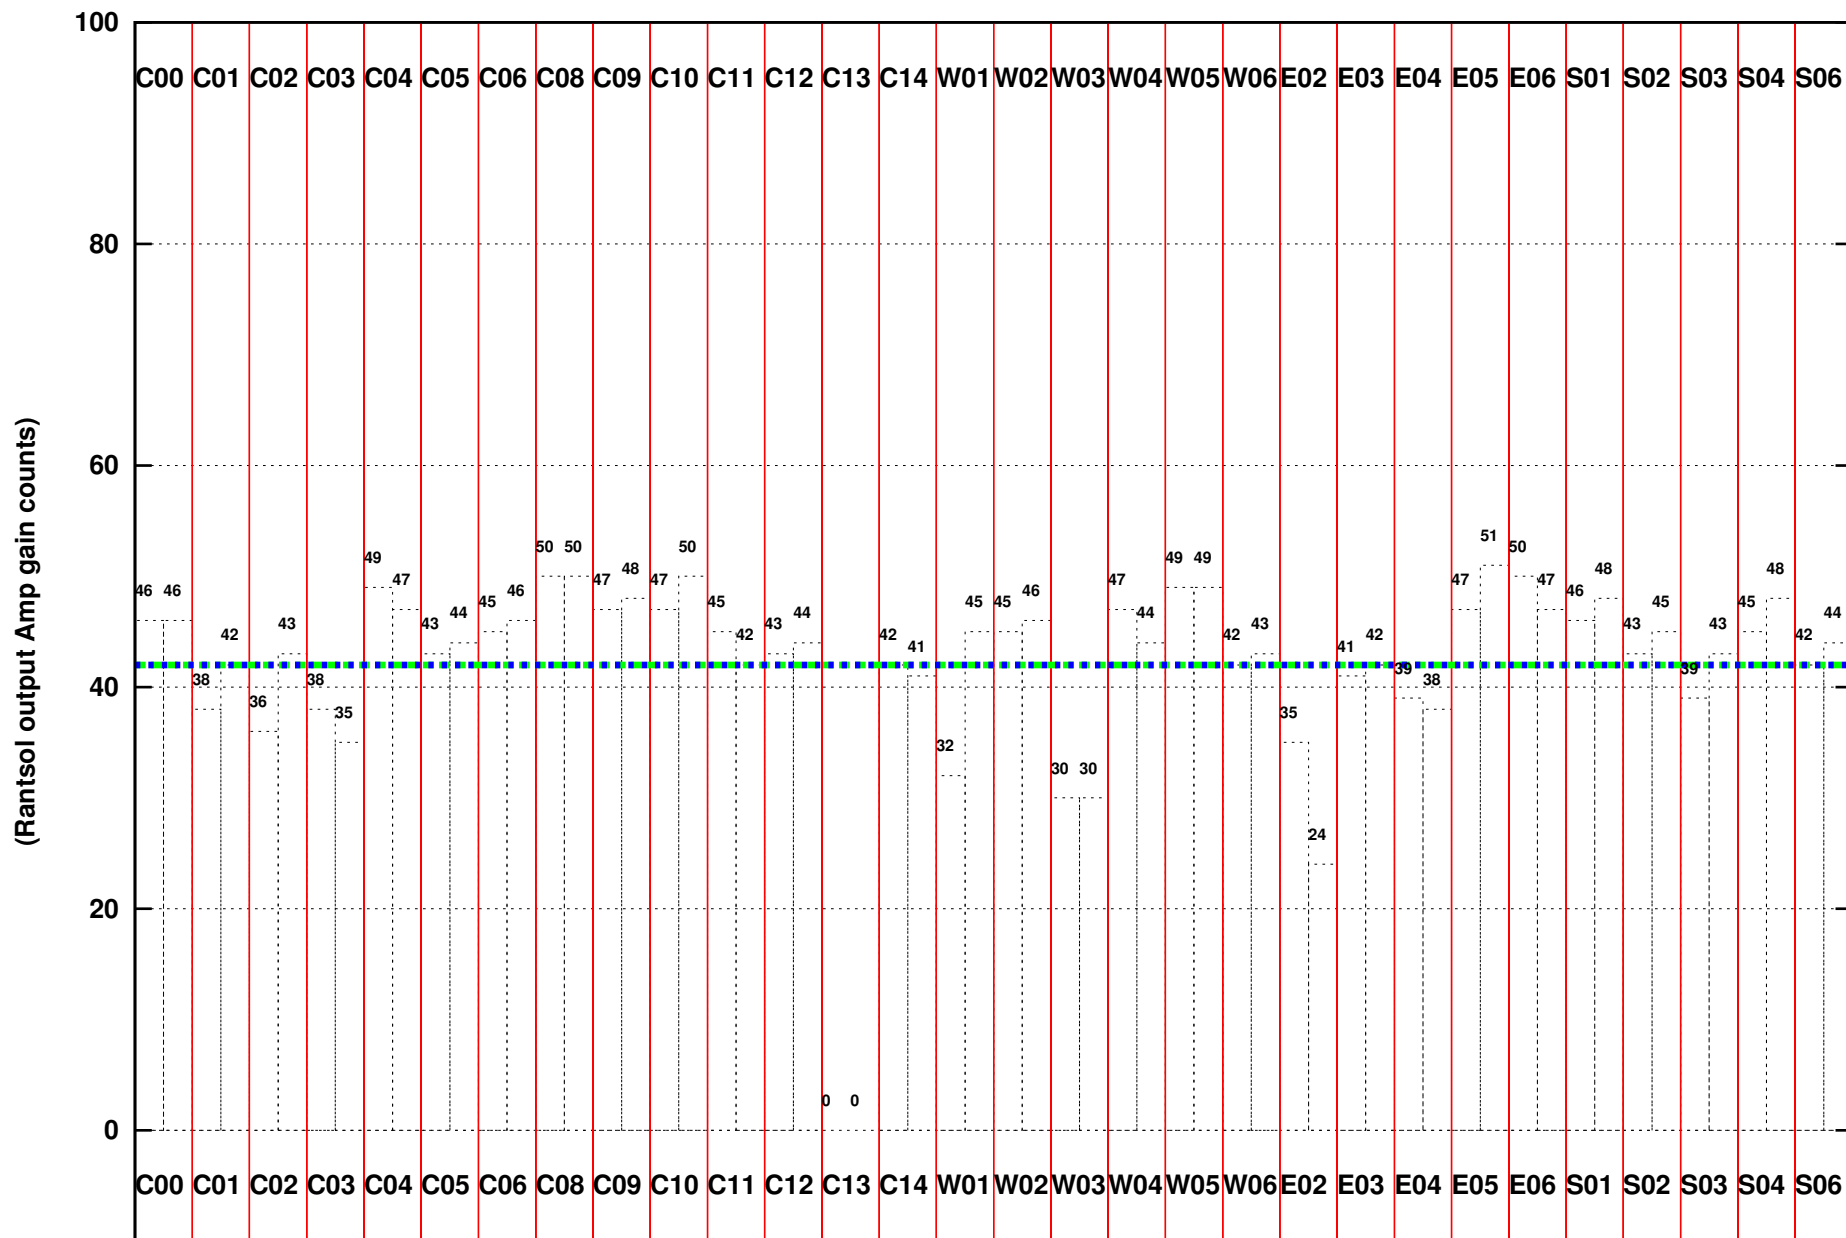

FRINGE STATUS (Rf:1417.046,1417.046 MHz., LO1:1345.000,1345.000 MHz., LO4/5:127.954,177.046 MHz.)

(File:/gsbifrddata1/25jun/32_073_25jun2017_gsb.lta, scan:0, chan:256, Src:3C147, Date:25Jun2017 14:12:39)