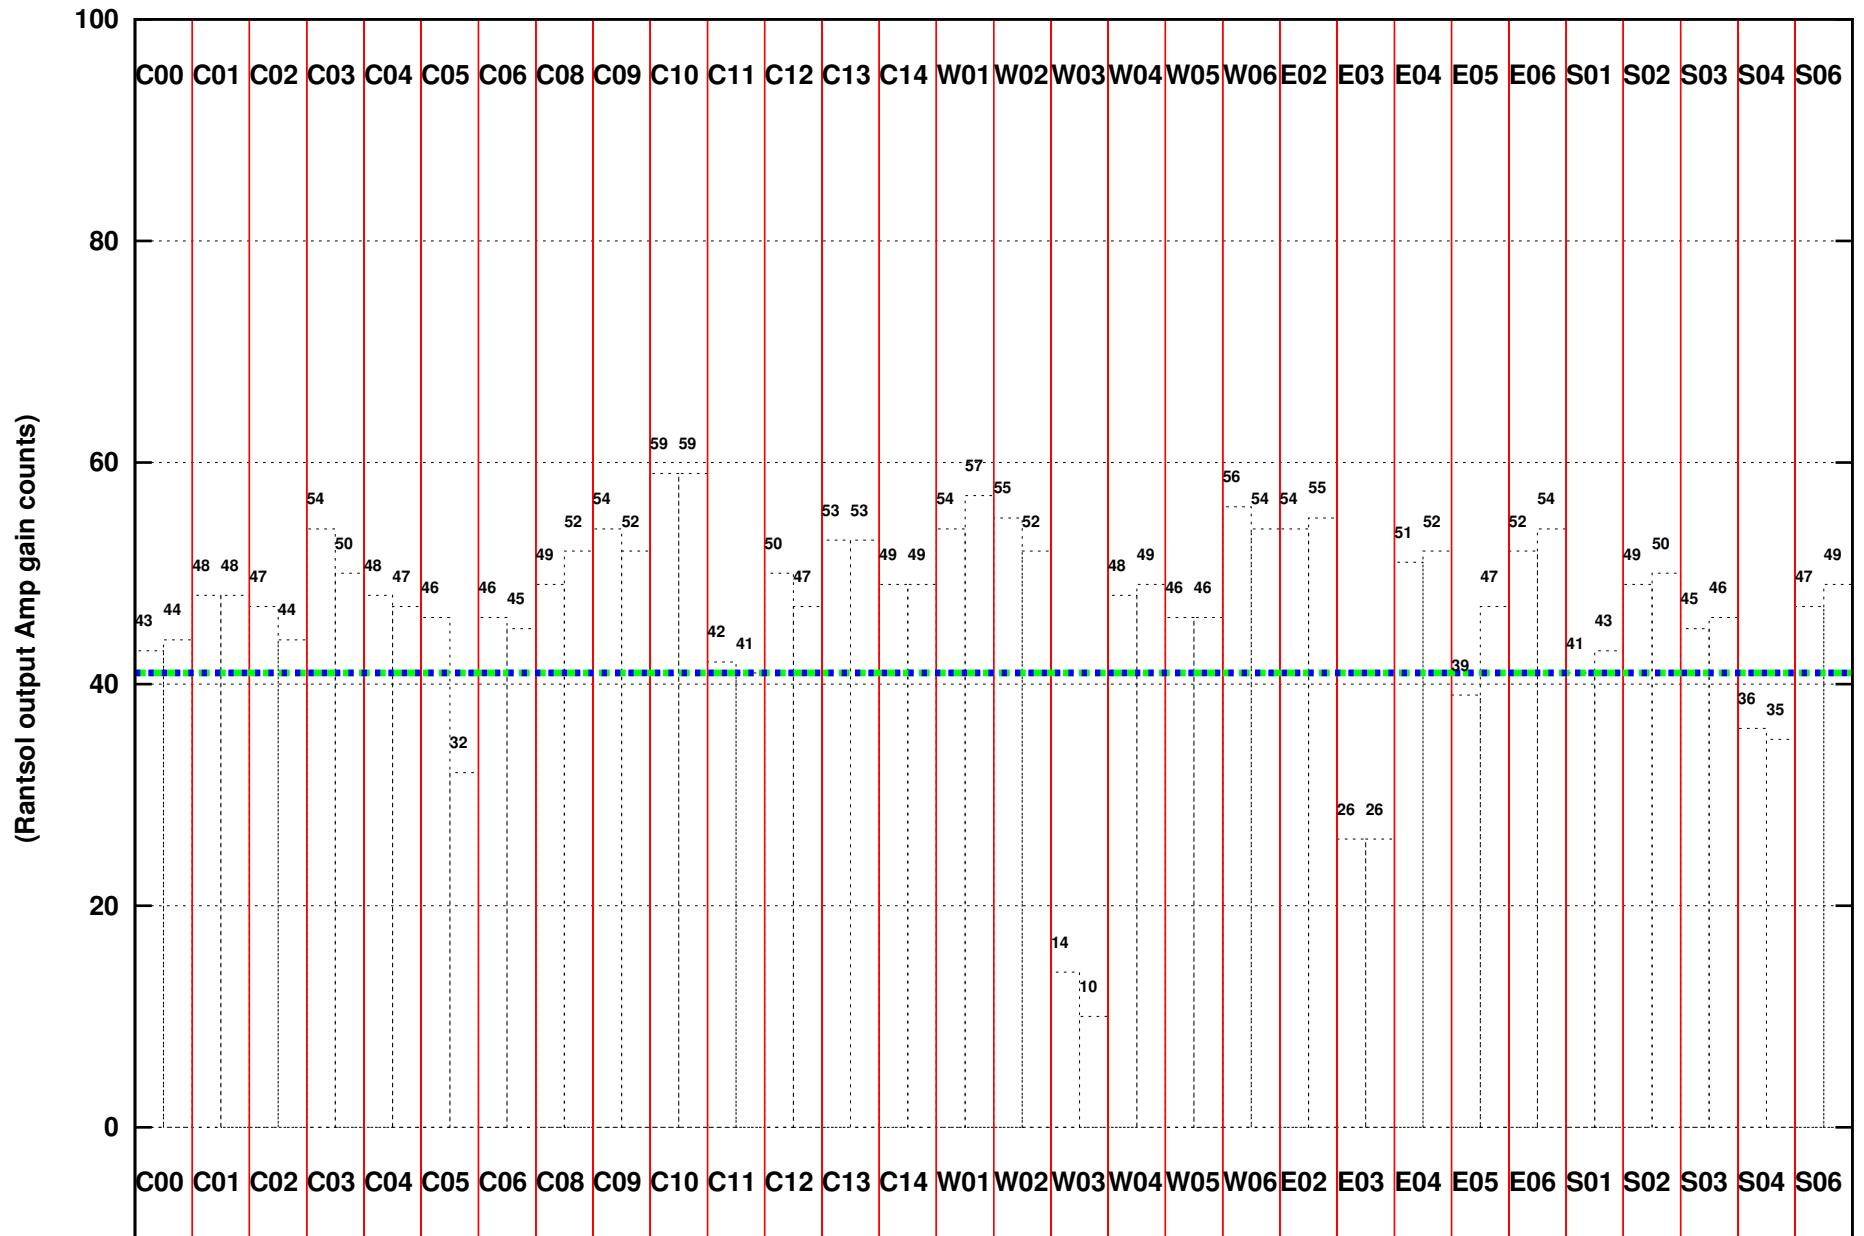

FRINGE STATUS (Rf:591.000,591.000 MHz., LO1:540.000,540.000 MHz., LO4/5:149.000,156.000 MHz.)

(File:/gsbifrddata1/21jul/32_043_21jul2017.lta, scan:0, chan:128, Src:3C48, Date:21Jul2017 01:09:27)