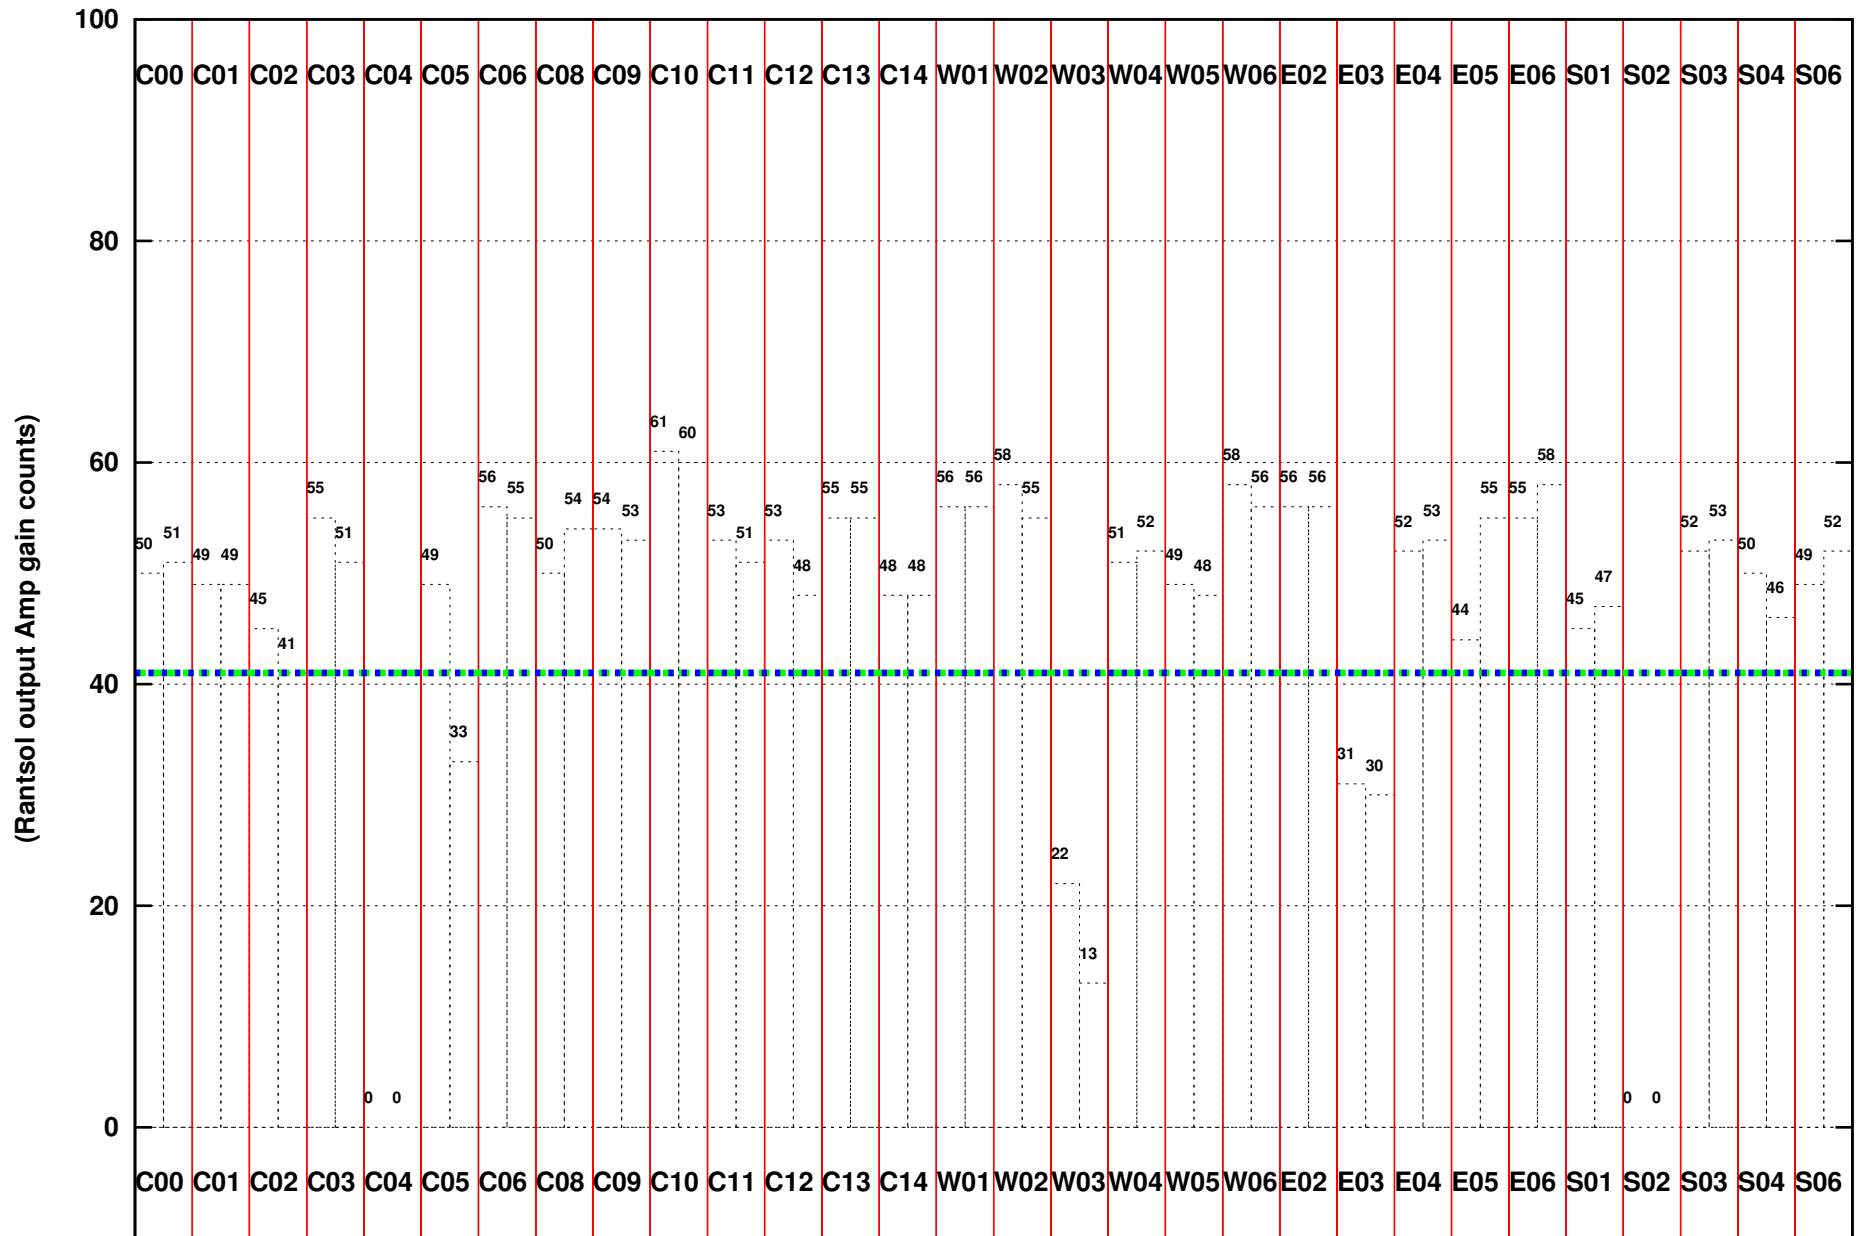

FRINGE STATUS (Rf:591.000,591.000 MHz., LO1:540.000,540.000 MHz., LO4/5:149.000,156.000 MHz.)

(File:/gsbifrddata/23jul/ddtb281_23jul2017.lta, scan:0, chan:128, Src:3C48, Date:23Jul2017 03:00:10)