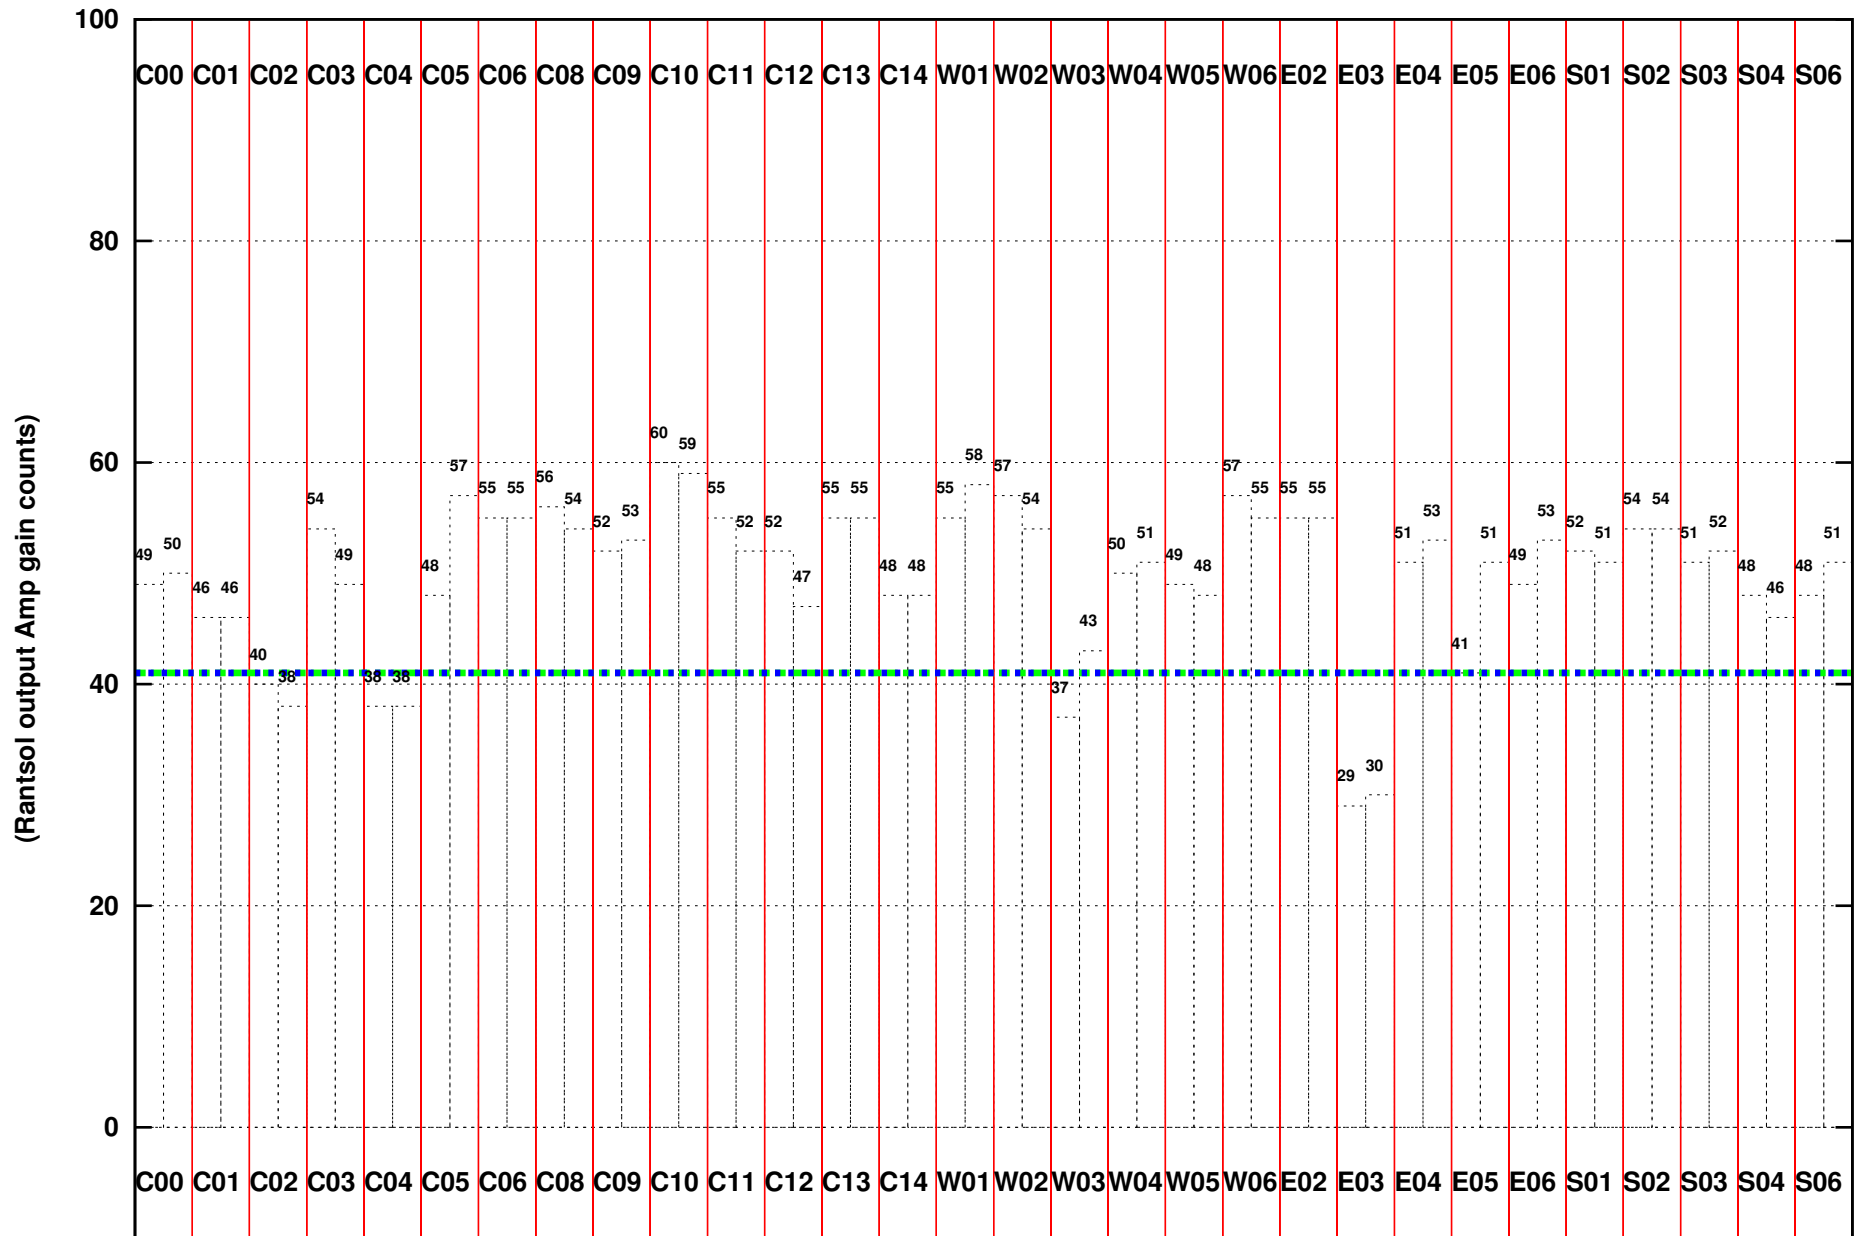

FRINGE STATUS (Rf:591.000,591.000 MHz., LO1:540.000,540.000 MHz., LO4/5:149.000,156.000 MHz.)

( File:/gsbifrddata/15aug/31\_017\_15aug2017.lta, scan:0, chan:128, Src:3C147, Date:15Aug2017 11:13:43)