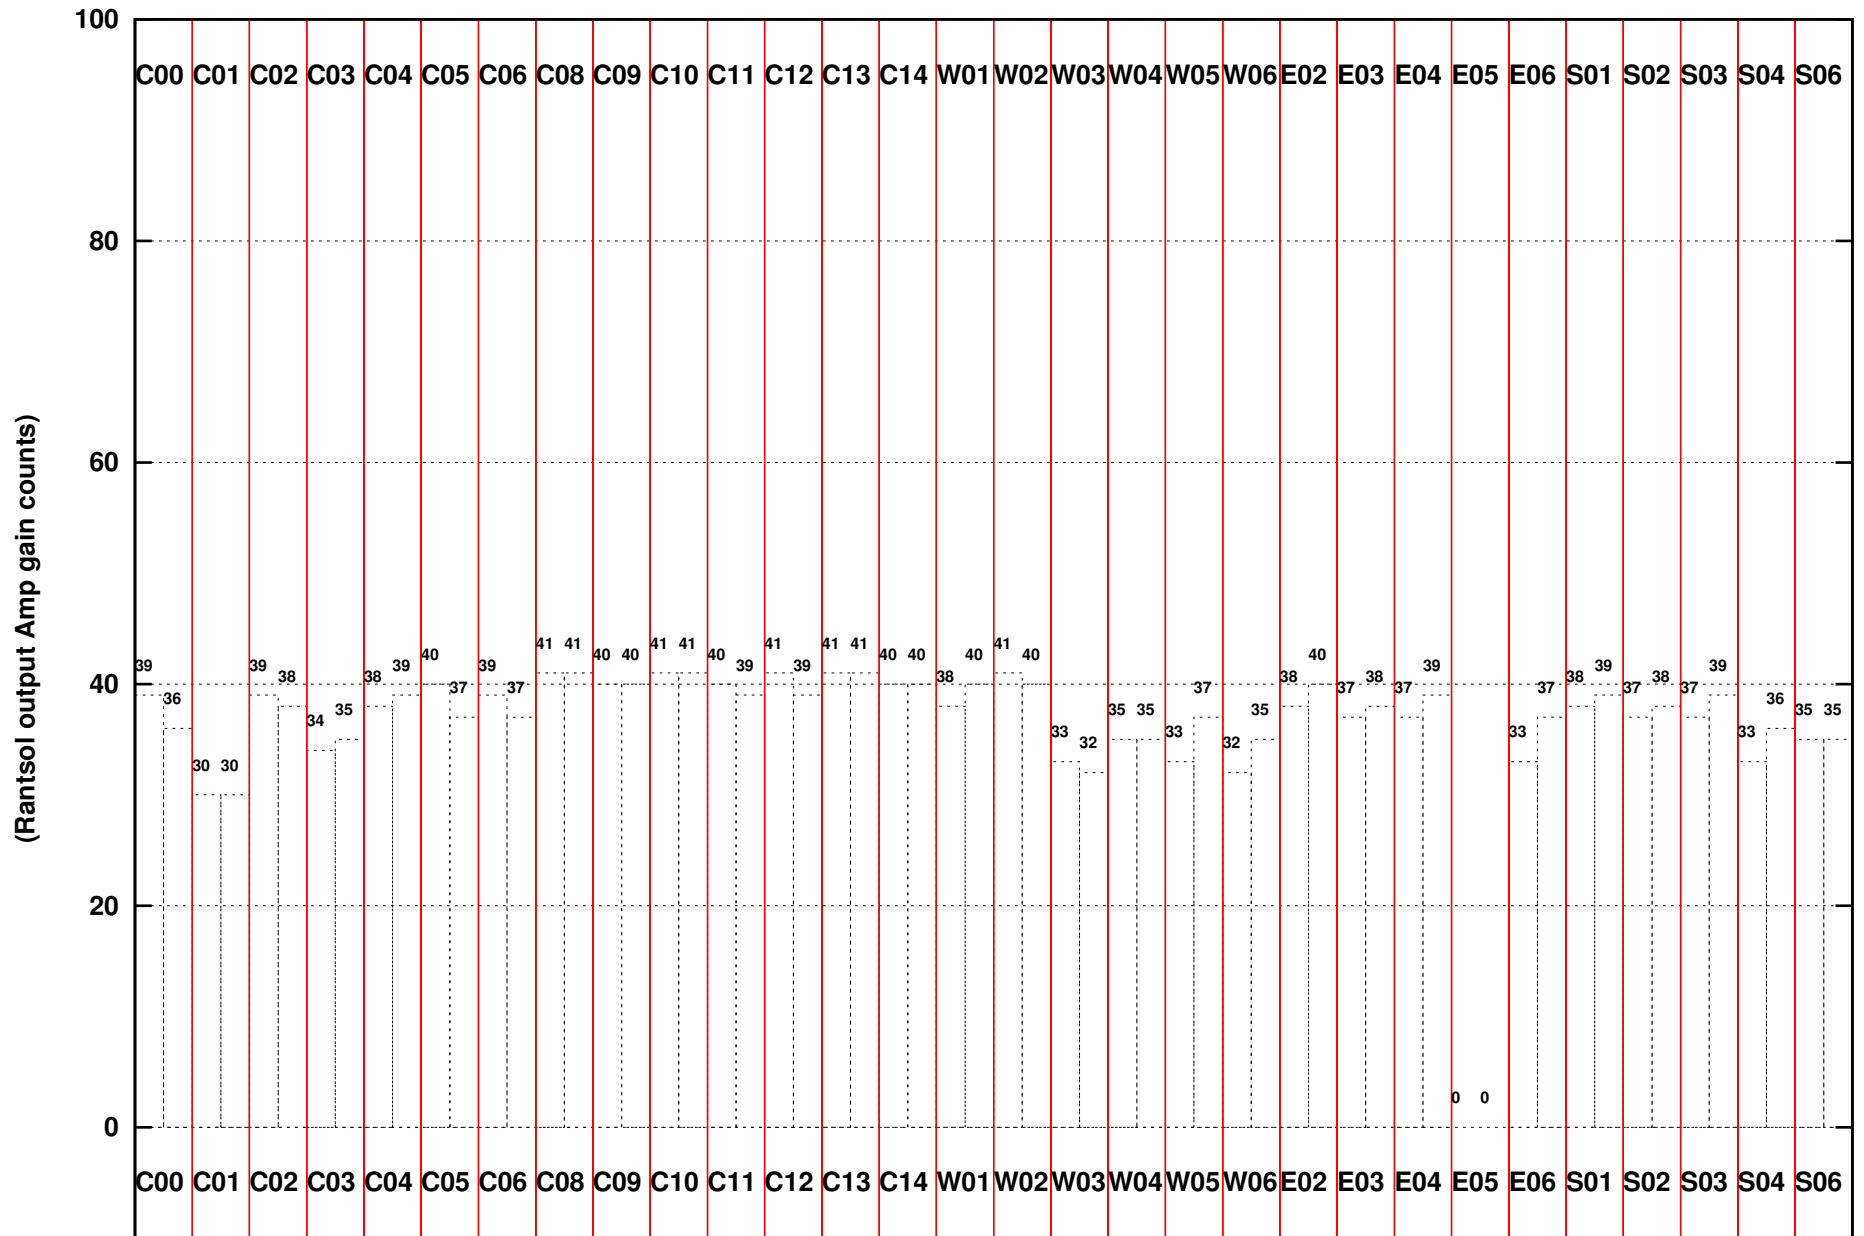

FRINGE STATUS (Rf:306.000,306.000 MHz., LO1:255.000,255.000 MHz., LO4/5:149.000,156.000 MHz.)

( File:/gsbifrddata/19aug/32\_117\_19aug2017\_8s.lta, scan:0, chan:256, Src:1830-360, Date:19Aug2017 22:00:11)