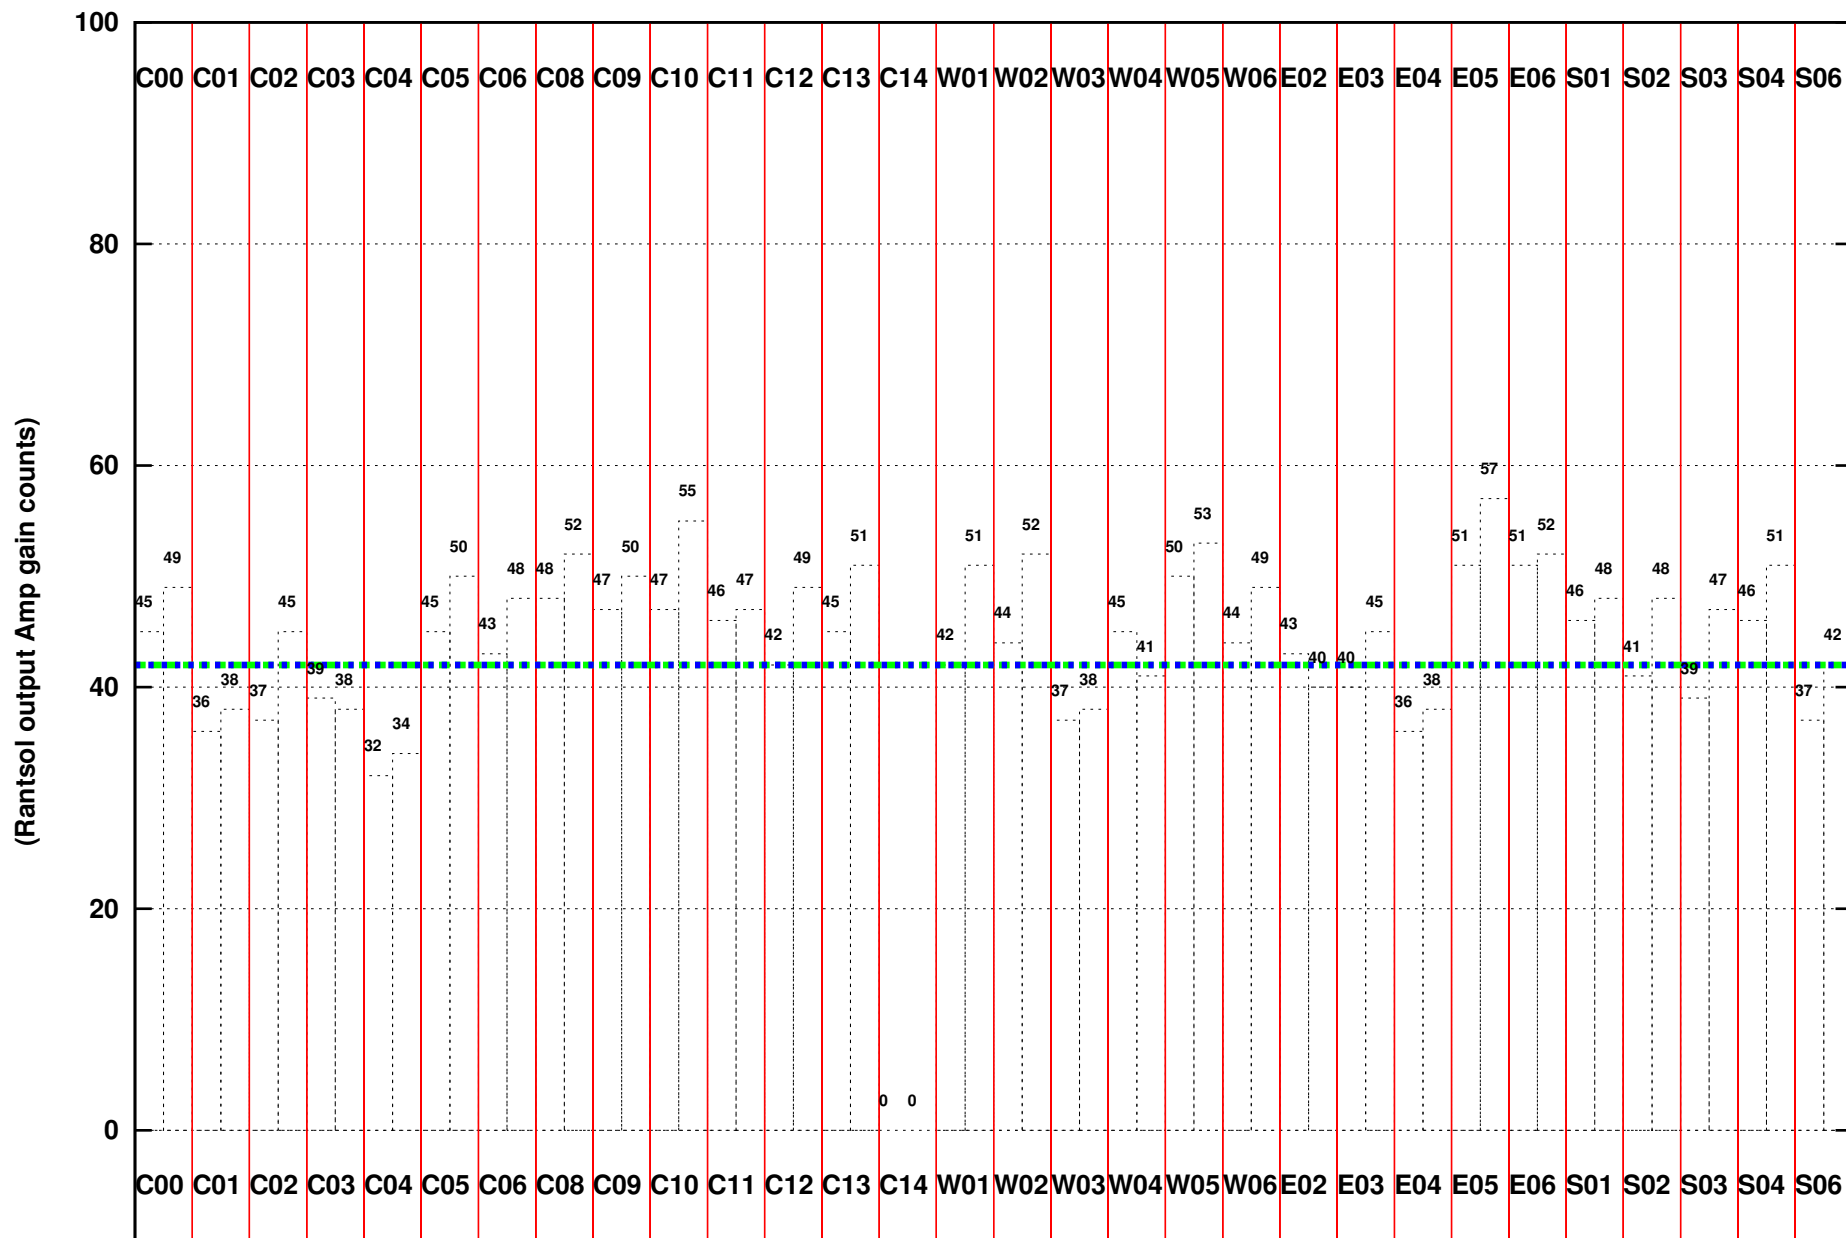

FRINGE STATUS (Rf:1371.000,1371.000 MHz., LO1:1320.000,1320.000 MHz., LO4/5:149.000,156.000 MHz.)

(File:/gsbifrddata1/22aug/32_063_22aug2017.lta, scan:0, chan:128, Src:3C286, Date:22Aug2017 17:53:57)