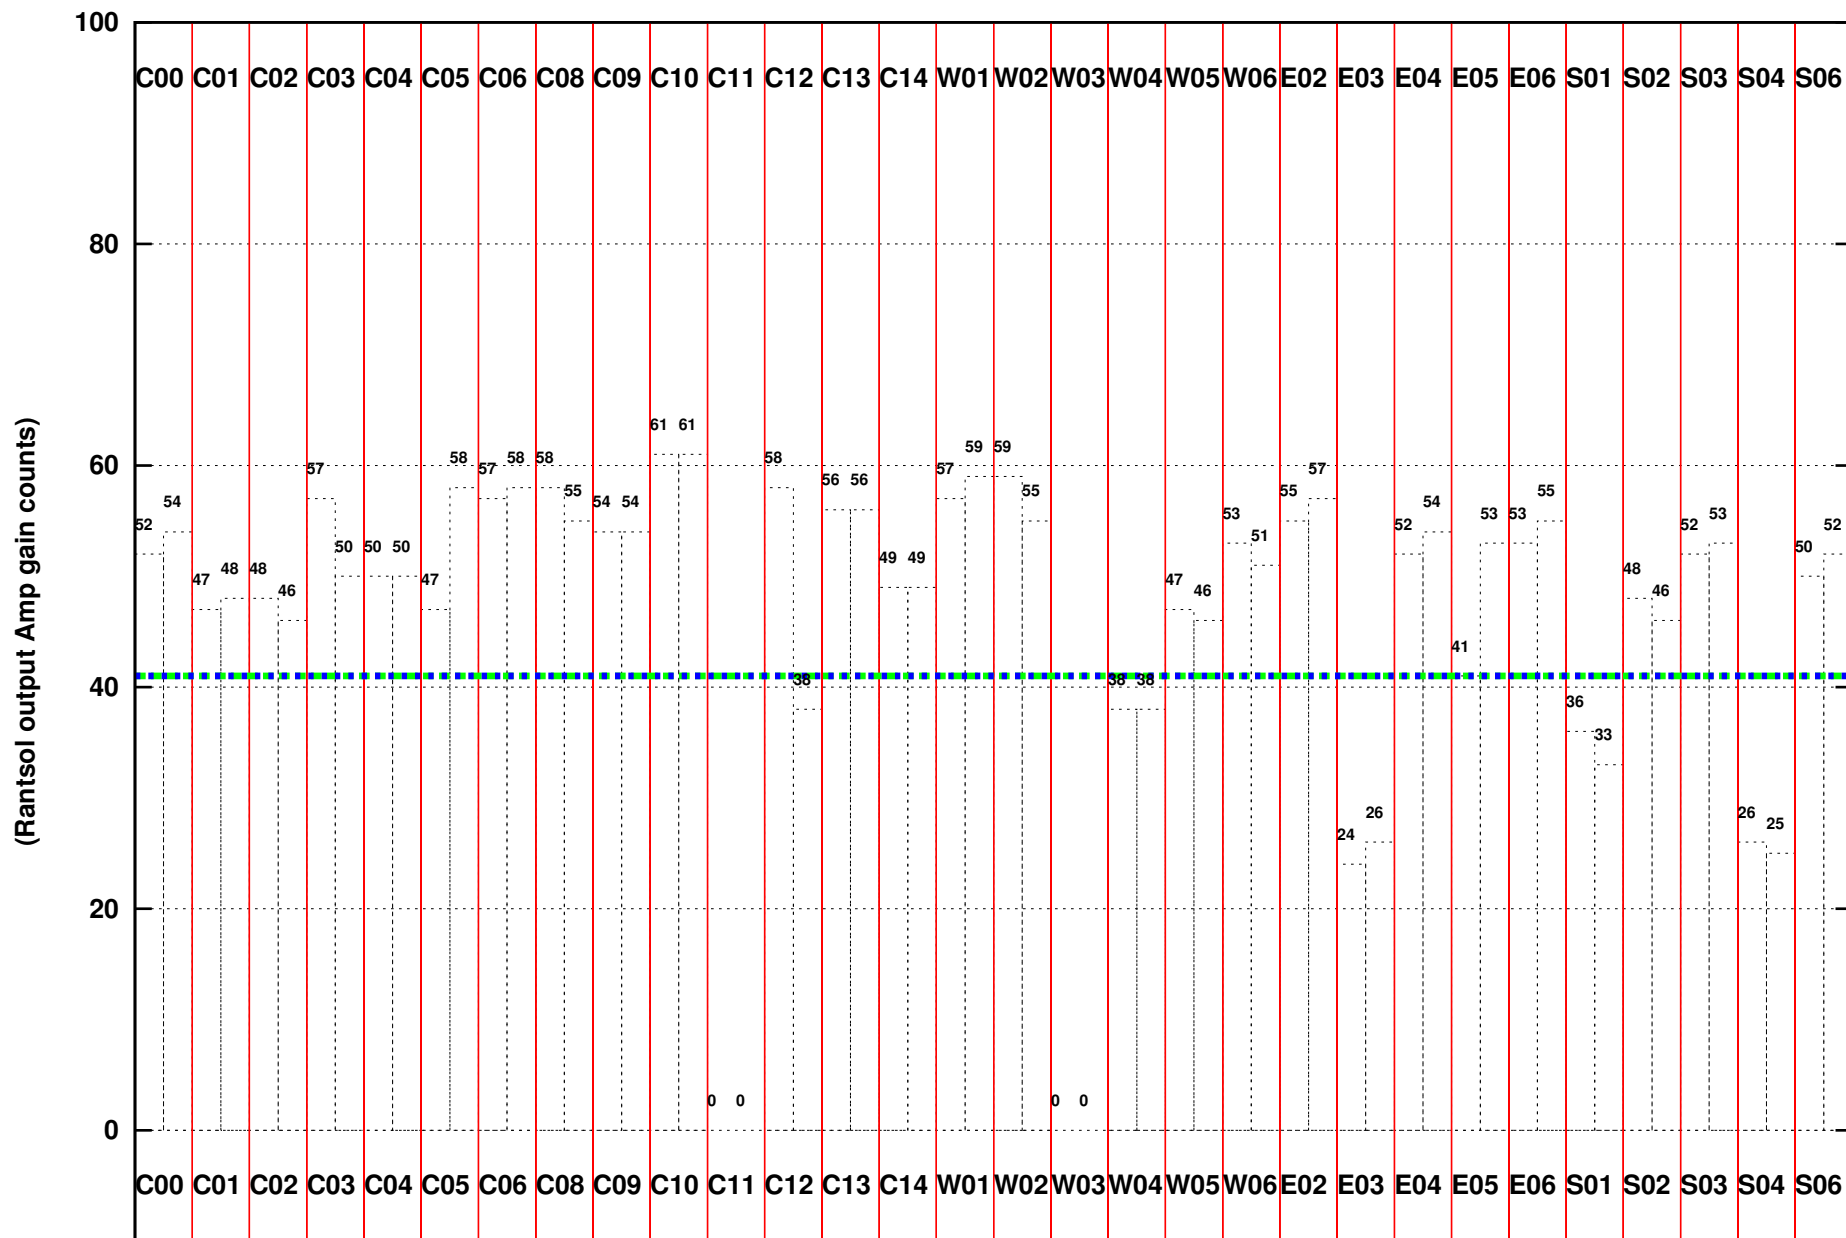

FRINGE STATUS (Rf:591.000,591.000 MHz., LO1:540.000,540.000 MHz., LO4/5:149.000,156.000 MHz.)

(File:/gsbifrddata/05sep/32_095_05sep2017.lta, scan:0, chan:128, Src:3C286, Date:05Sep2017 19:10:13)