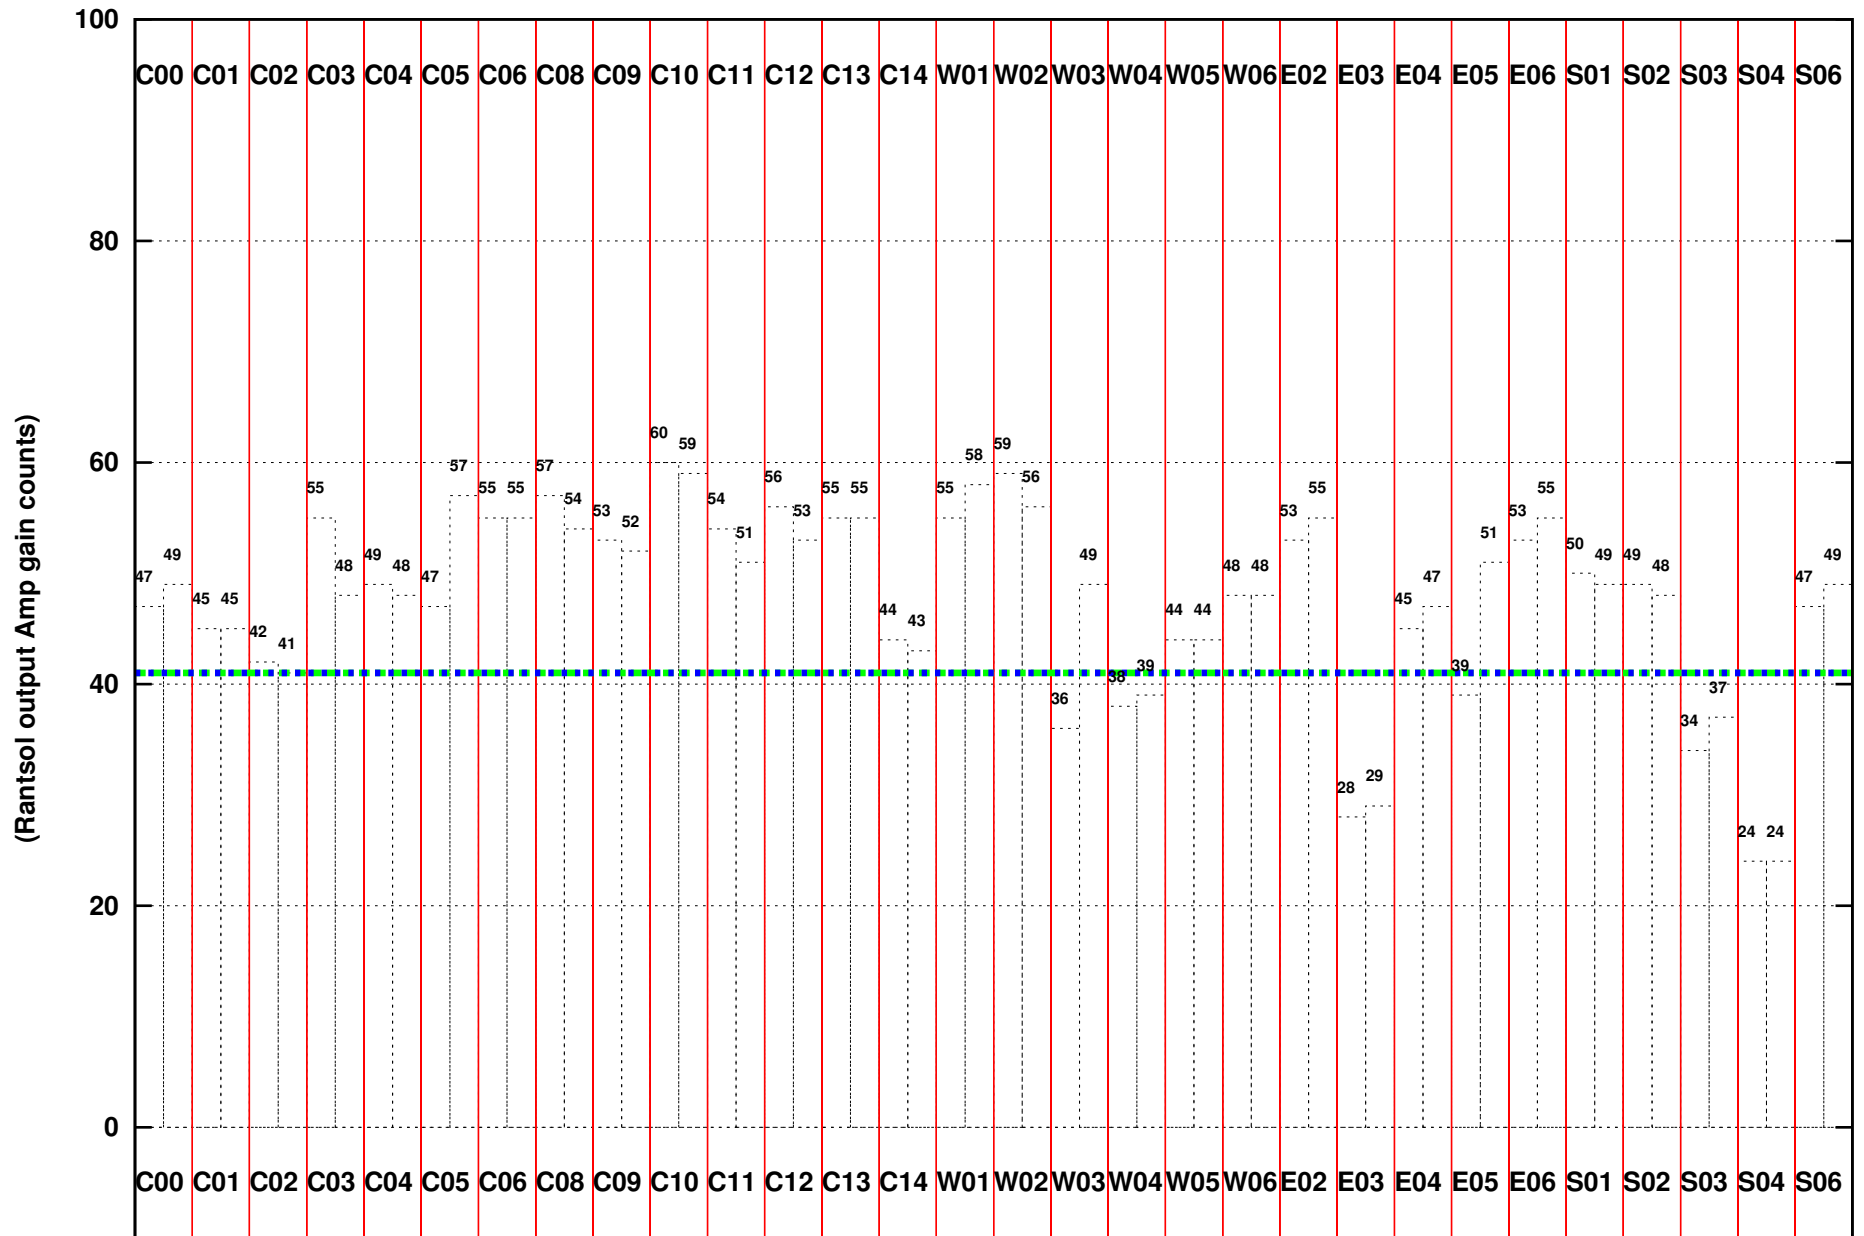

FRINGE STATUS (Rf:591.000,591.000 MHz., LO1:540.000,540.000 MHz., LO4/5:149.000,156.000 MHz.)

(File:/gsbifrddata1/09sep/32_061_09sep2017.lta, scan:0, chan:128, Src:3C48, Date:09Sep2017 01:04:10)