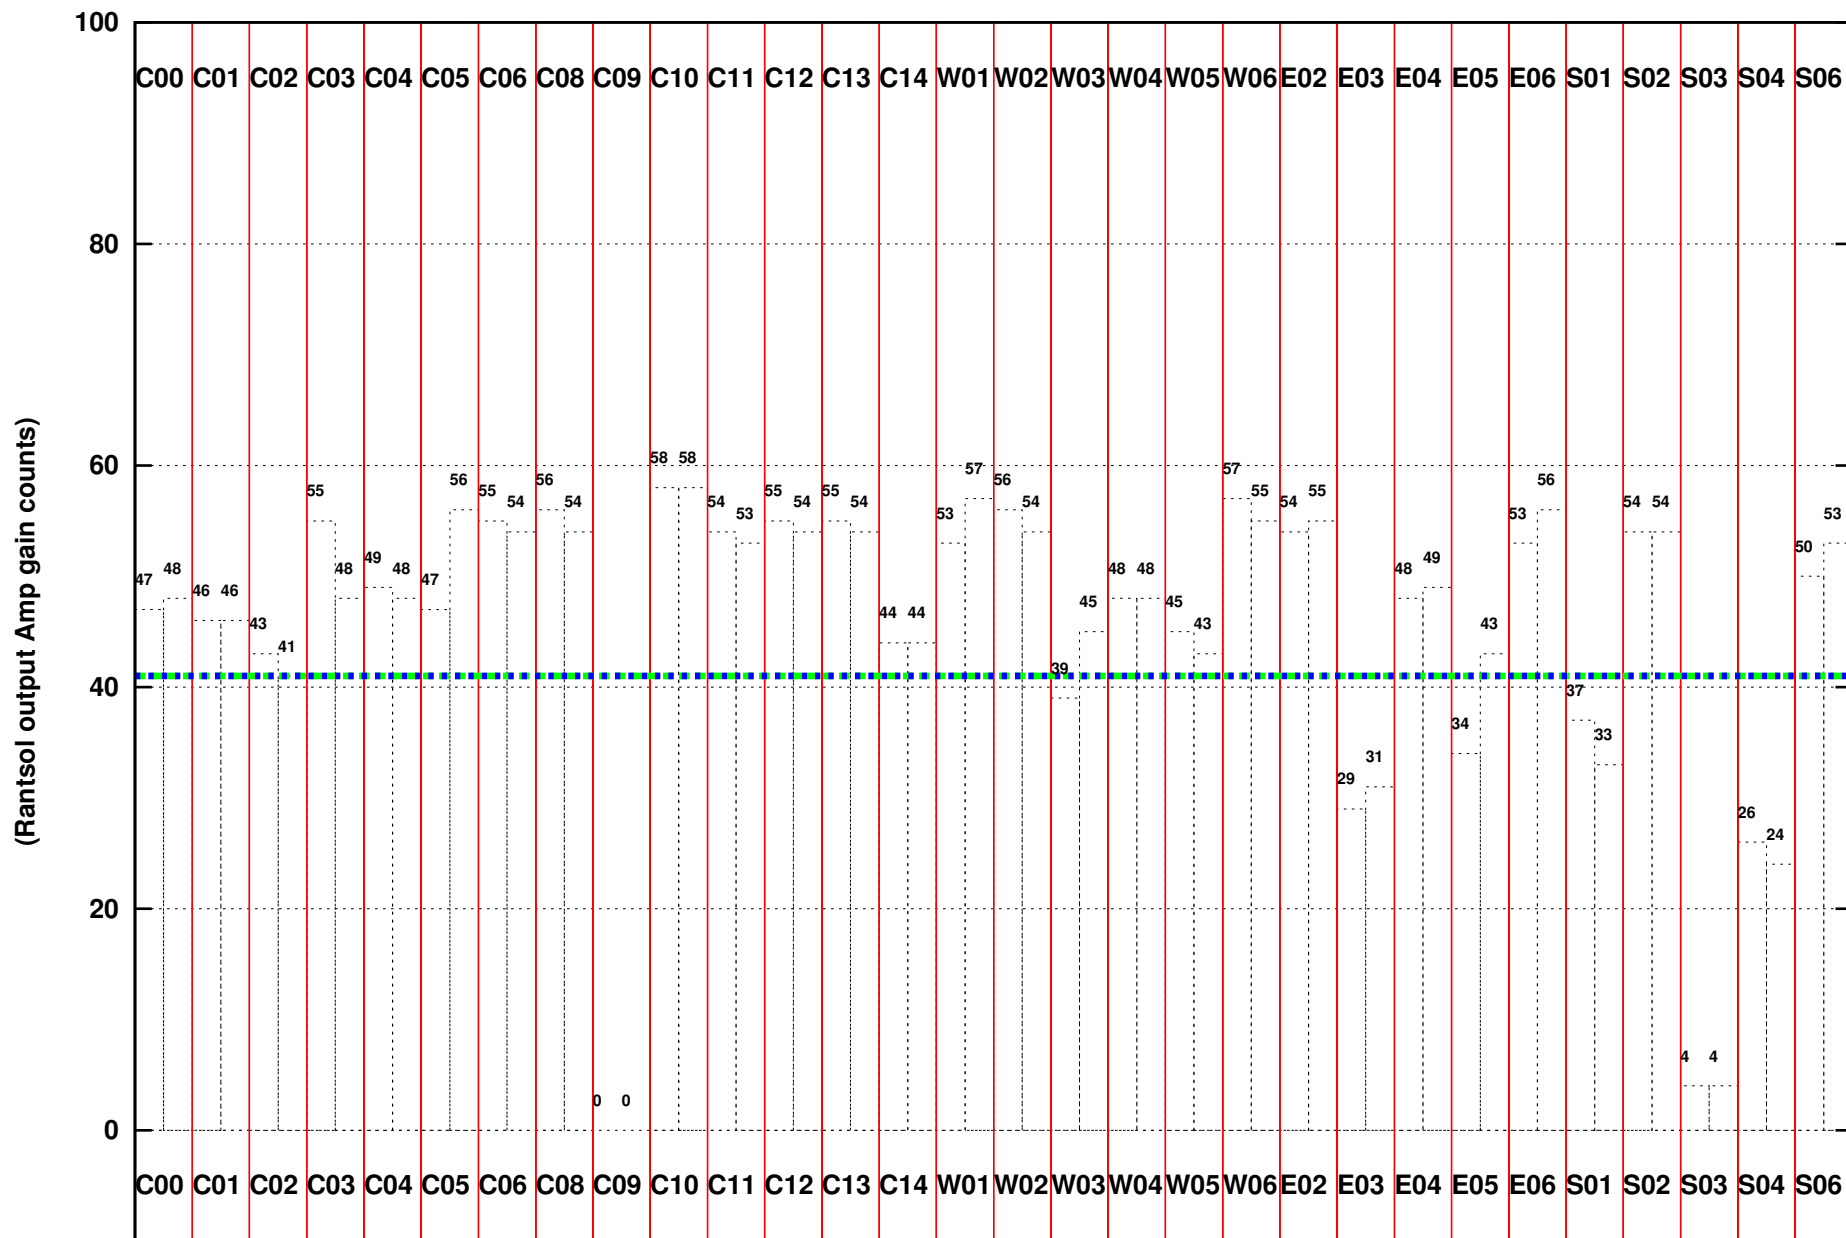

FRINGE STATUS (Rf:591.000,591.000 MHz., LO1:540.000,540.000 MHz., LO4/5:149.000,156.000 MHz.)

(File:/gsbifrddata/20sep/32_075_20sep2017.lta, scan:0, chan:256, Src:3C147, Date:20Sep2017 07:41:58)