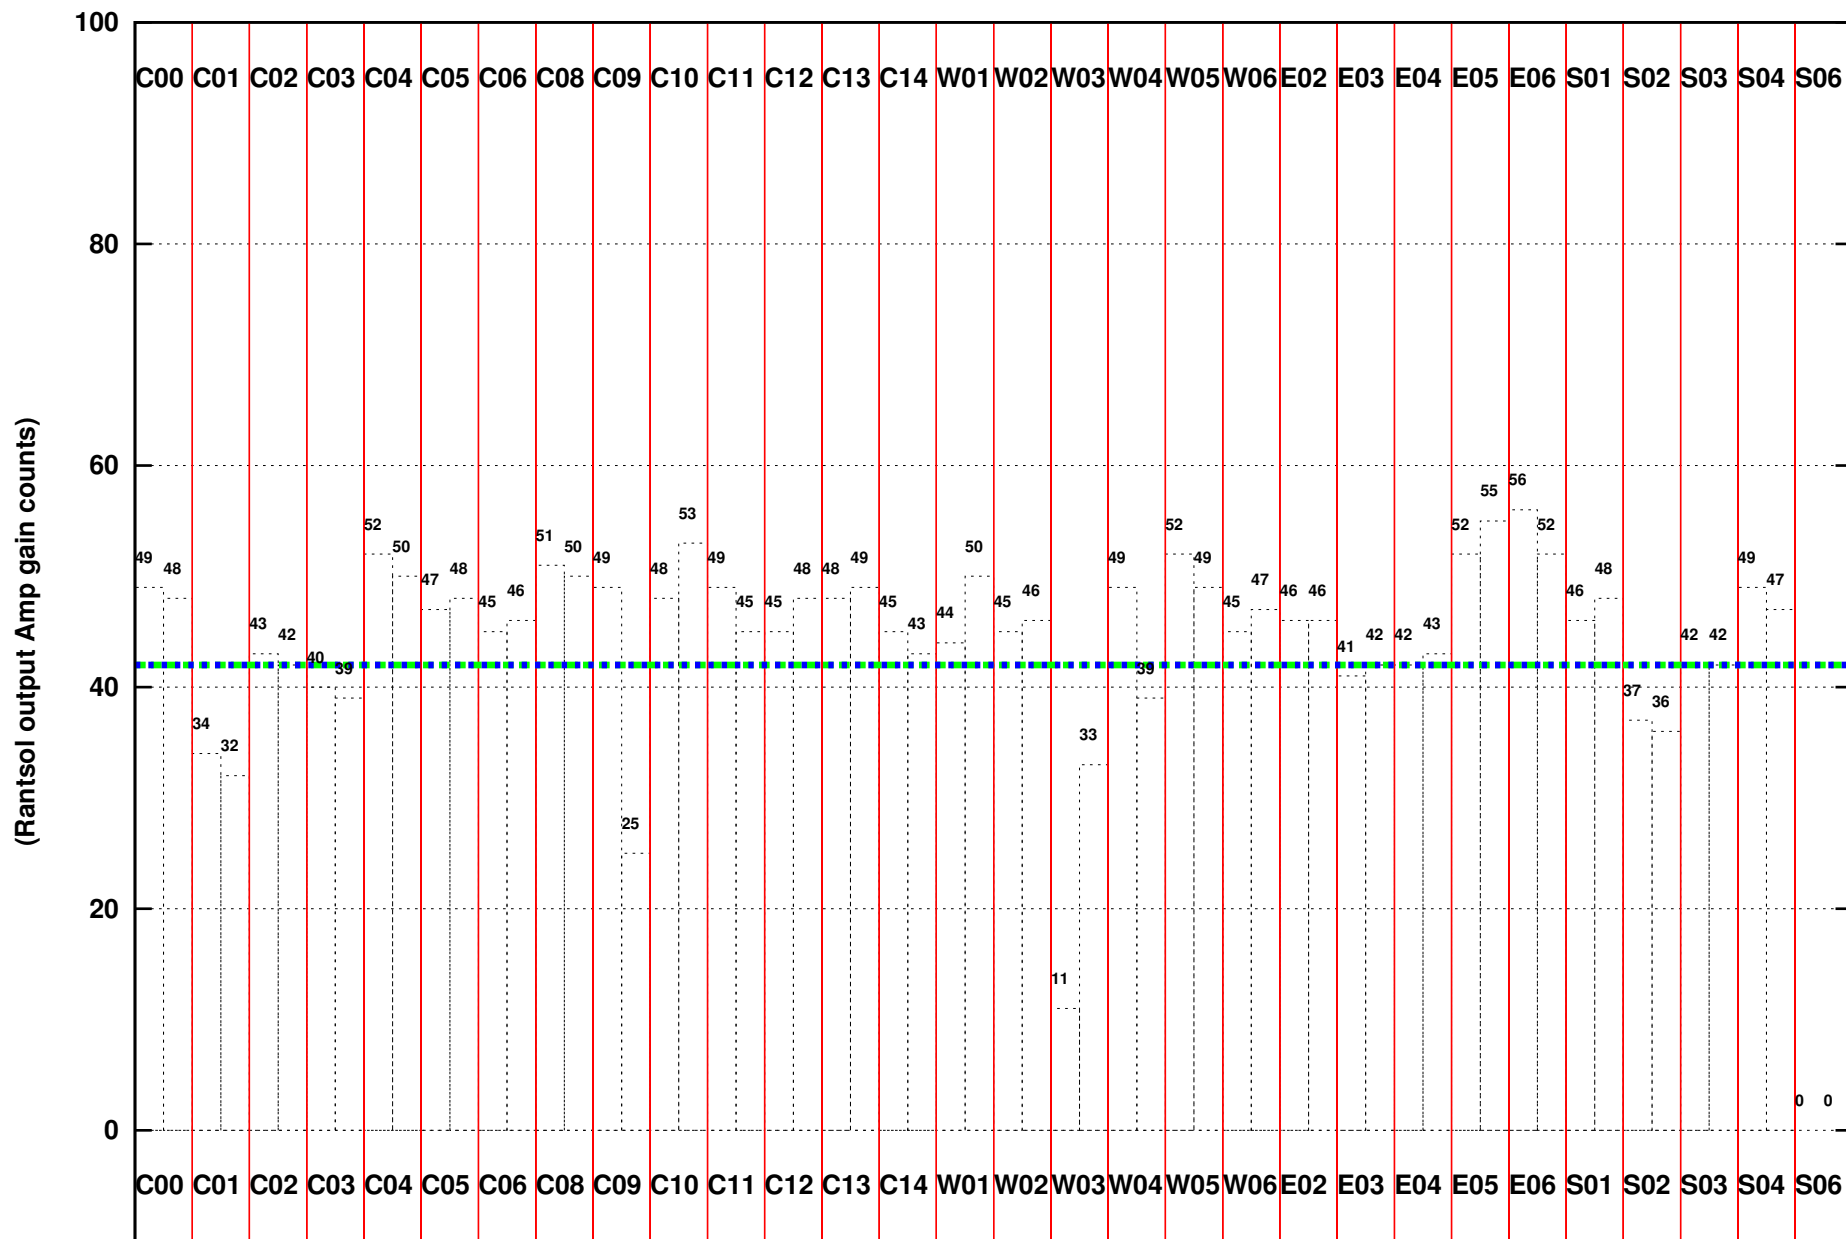

FRINGE STATUS (Rf:1355.000,1355.000 MHz., LO1:1295.000,1295.000 MHz., LO4/5:140.000,165.000 MHz.)

( File:/gsbifrddata1/24sep/32\_042\_24sep2017.lta, scan:0, chan:256, Src:3C48, Date:24Sep2017 02:48:33)