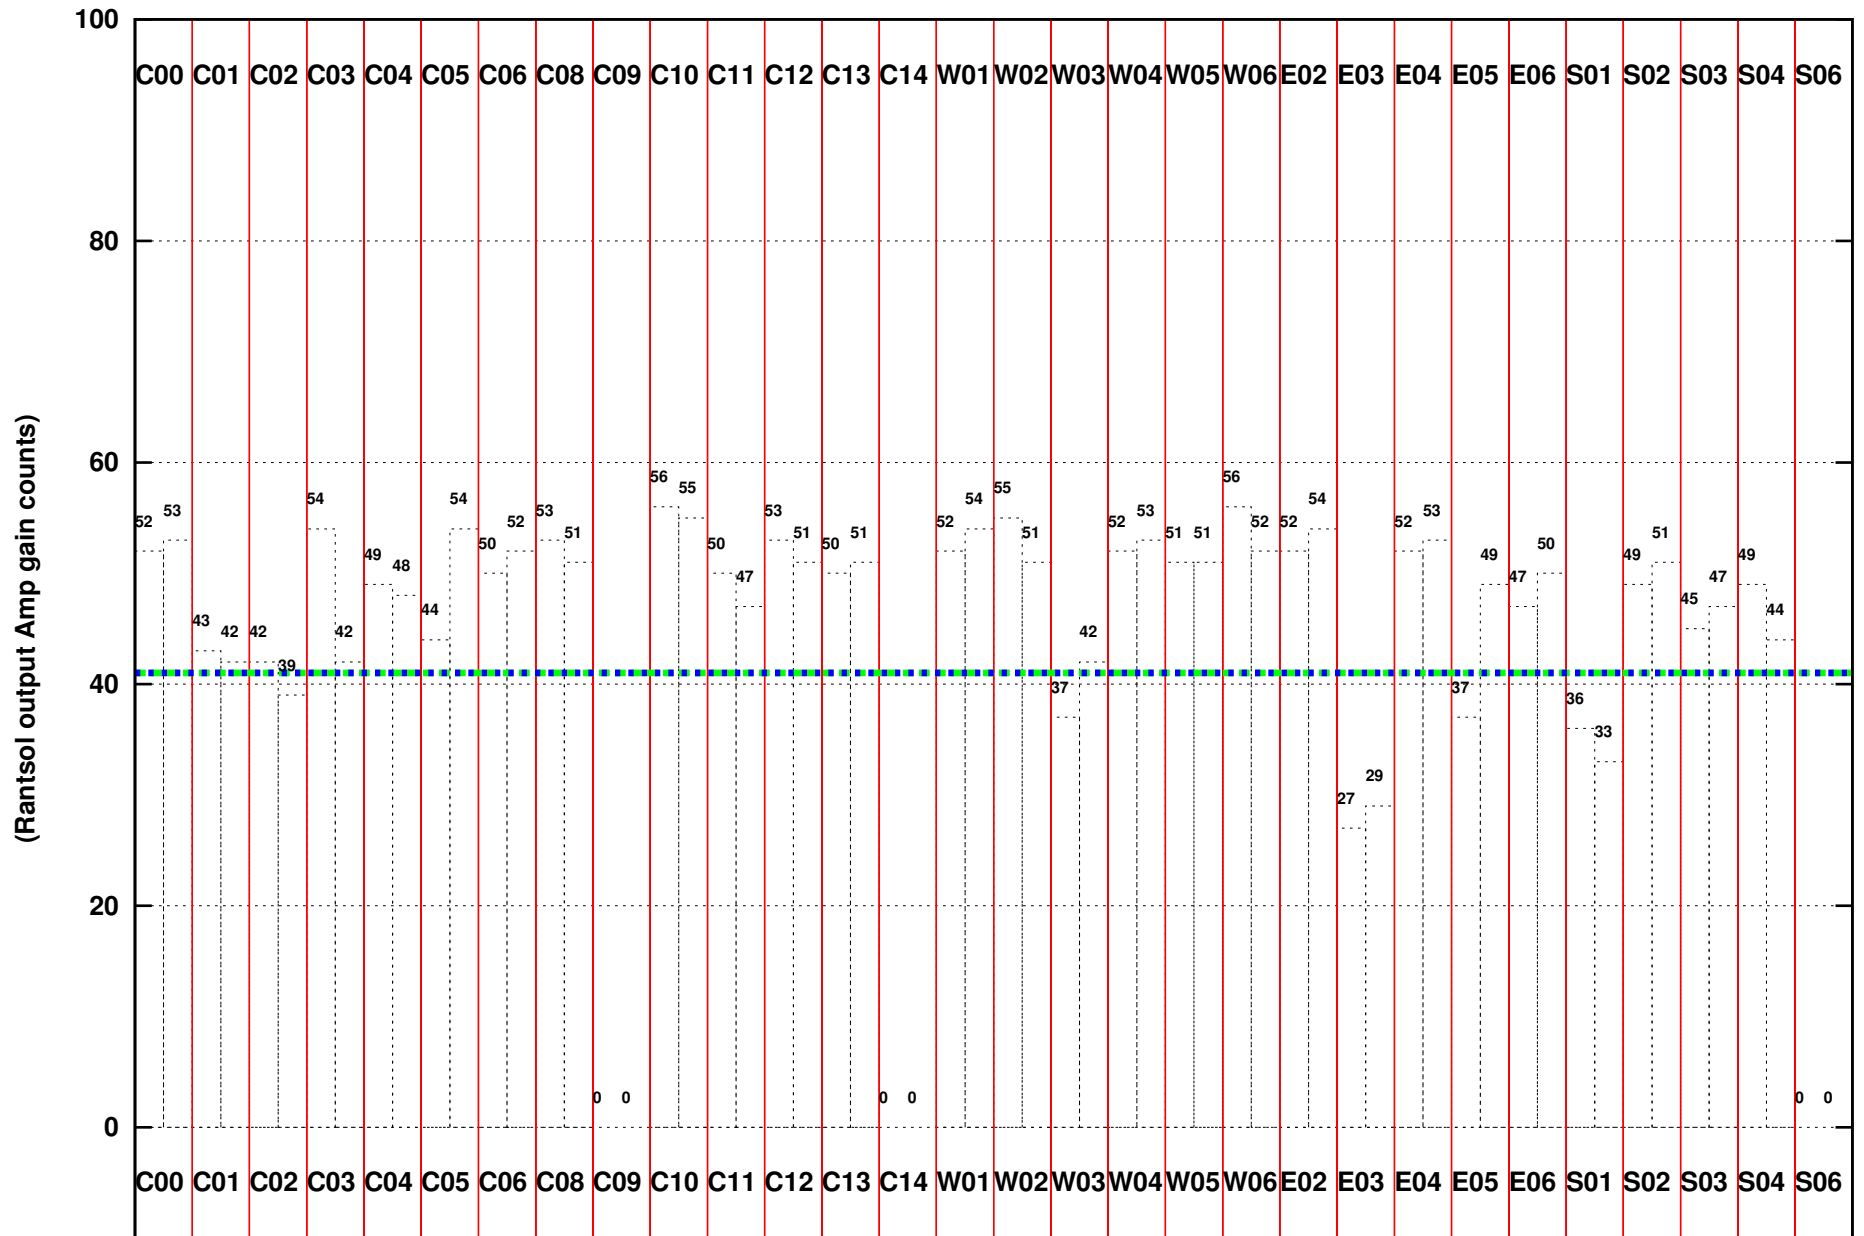

FRINGE STATUS (Rf:591.000,591.000 MHz., LO1:540.000,540.000 MHz., LO4/5:149.000,156.000 MHz.)

(File:/gsbifrddata1/24sep/32_071_24sep2017.lta, scan:0, chan:128, Src:3C286, Date:24Sep2017 17:14:03)